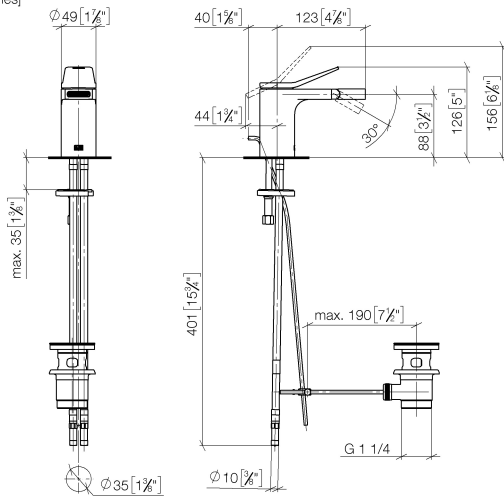

LISSÉ Single-lever bidet mixer with pop-up waste - Brushed Light Gold

33 600 845 Product version from 10/31/2018

- 123mm projection
- ball-joint pivotable through 30°
- rectangular, air-enriched flow
- height of mixer 127 mm
- height up to aerator 83 mm
- hole diameter 35 mm
- 2x screw-in M 8 x 1 pressure hose, leak-tested
- max. flow 6 l/min
- WRAS

- High pressure hose 3/8" -** 04 30 04 102
 •please order two extra pressure hoses (for the USA only) 00 90

LISSÉ Single-lever bidet mixer with pop-up waste - Brushed Light Gold

33 600 845 Product version from 10/31/2018

mm [inches]

Flow rate chart

Codes & Standards

DIN 4109

ISO 3822

Scottish Water
Byelaws

UK Water Supply
Regulations

Ü-Zeichen

33 600 845 Product version from 10/31/2018

Spare parts list

No.	Item Number	Name	Quantity used	Delivery time
1	90 20 84 020 00-27	handle	1	30
2	09 28 30 034 90	cover	1	2
3	09 23 10 123 90	nut	1	2
4	09 14 10 038 90	seal	1	2
5	90 15 05 042 01 90	cartridge	1	2
6	09 31 09 120-27	pull-rod	1	60
7	09 30 30 157 90	screw	1	2
8	90 24 02 083 00-27	joint	1	30
9	09 23 01 123-27	sleeve	1	60
10	09 31 11 064 90	pin	1	2
11	90 29 03 045 00 90	aerator	1	2
12	04 30 11 038 75 90	fixing set	1	2
13	04 30 04 100 00 90	hose	2	2
14	09 31 11 011 90	pin	1	2
15	90 11 01 001 00-27	pop-up waste	1	30