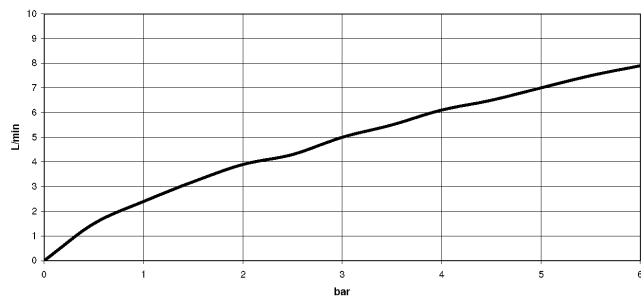

mm [inches]

Flow rate chart

Codes & Standards

DIN 4109

ISO 3822

Scottish Water
Byelaws

UK Water Supply
Regulations

Ü-Zeichen