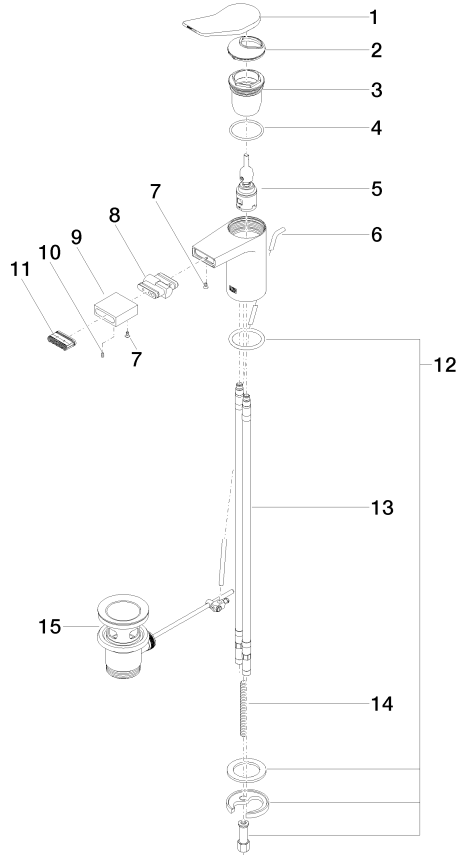

LISSÉ Single-lever bidet mixer with pop-up waste - Brushed Light Gold

33 600 845 Product version from 10/31/2018

- 123mm projection
- ball-joint pivotable through 30°
- rectangular, air-enriched flow
- height of mixer 127 mm
- height up to aerator 83 mm
- hole diameter 35 mm
- 2x screw-in M 8 x 1 pressure hose, leak-tested
- max. flow 6 l/min
- WRAS

mm [inches]

Flow rate chart

Codes & Standards

DIN 4109

ISO 3822

Scottish Water
Byelaws

UK Water Supply
Regulations

Ü-Zeichen

LISSÉ Single-lever bidet mixer with pop-up waste - Brushed Light Gold

33 600 845 Product version from 10/31/2018

Certificates

LGA_29

WRAS_240202

LISSÉ Single-lever bidet mixer with pop-up waste - Brushed Light Gold

33 600 845 Product version from 10/31/2018

Spare parts list

No.	Item Number	Name	Quantity used	Delivery time
1	90 20 84 020 00-27	handle	1	30
2	09 28 30 034 90	cover	1	2
3	09 23 10 123 90	nut	1	2
4	09 14 10 038 90	seal	1	2
5	90 15 05 042 01 90	cartridge	1	2
6	09 31 09 120-27	pull-rod	1	60
7	09 30 30 157 90	screw	1	2
8	90 24 02 083 00-27	joint	1	30
9	09 23 01 123-27	sleeve	1	60
10	09 31 11 064 90	pin	1	2
11	90 29 03 045 00 90	aerator	1	2
12	04 30 11 038 75 90	fixing set	1	2
13	04 30 04 100 00 90	hose	2	2
14	09 31 11 011 90	pin	1	2
15	90 11 01 001 00-27	pop-up waste	1	30