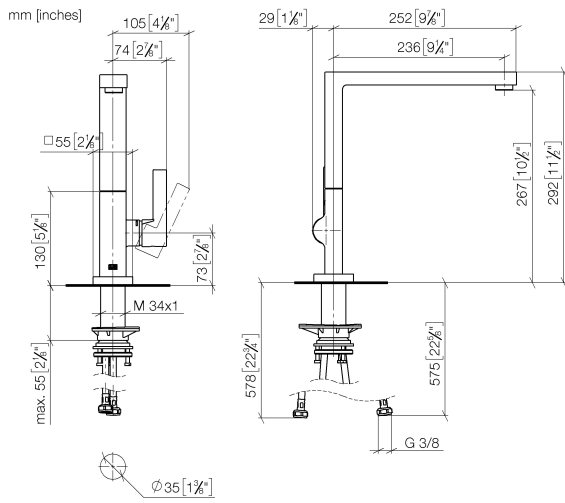

33 800 680

Flow rate chart

Certificates

LGA_38644.