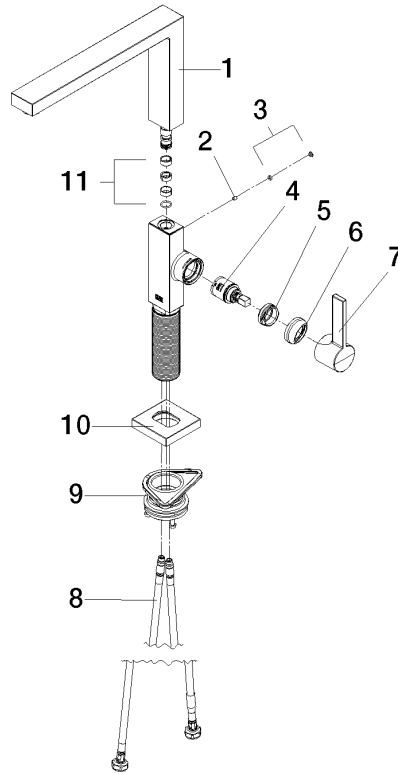

LOT Single-lever mixer - Chrome

LOT

33 800 680

- 236mm projection
- pivoting spout 360°
- air-enriched flow
- max. flow 8 l/min at 3 bar flow pressure
- lead-free
- This product can help a building meet the requirements of Green Building Rating Systems, e.g. LEED®, BREEAM®, DGNB

Recommended miscellaneous

Strainer waste with control handle - Chrome 10 711 970-00

Recommended miscellaneous

Dispenser with rosette - Chrome 82 439 970-00

33 800 680

Flow rate chart

Certificates

LGA_38644.

33 800 680

Spare parts list

No.	Item Number	Name	Quantity used	Delivery time
1	90 11 06 218 00-00	spout	1	-
Spare part can no longer be ordered, please order the replacement item				
2	09 31 11 044 90	pin	1	2
3	90 31 20 087 00-00	plug	1	10
4	90 15 05 042 00 90	cartridge	1	2
5	09 24 04 266 90	nut	1	2
6	90 28 30 052 00-00	cover	1	10
7	90 20 86 004 00-00	handle	1	10
8	04 30 04 101 00 90	hose	2	2
9	90 30 10 057 00 90	fixing set	1	-
Spare part can no longer be ordered, please order the replacement item				
10	90 27 86 004 00-00	rosette	1	10
11	90 28 10 207 00 90	gasket kit	1	10