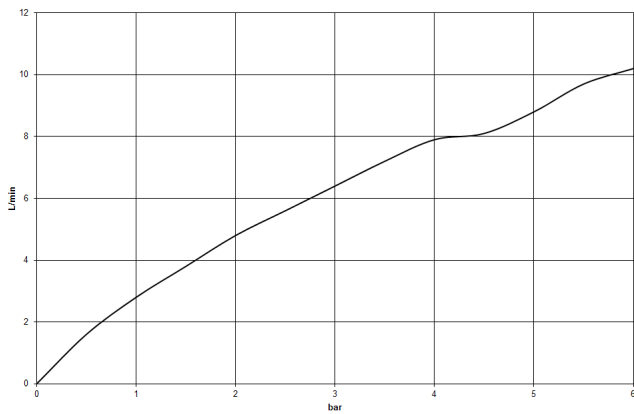

**MEM Single-lever mixer - Chrome**

MEM

33 800 682

- 201mm projection
- pivotable spout 360°
- Optional swivel limiter available with swivel limiter set 12 820 970 90
- air-enriched flow
- max. flow 6.3 l/min at 3 bar flow pressure
- lead-free
- This product can help a building meet the requirements of Green Building Rating Systems, e.g. LEED®, BREEAM®, DGNB
- WRAS 240202021

**Recommended miscellaneous**

**Swivel limitation set -** 12 820 970 90

**Recommended miscellaneous**

**Strainer waste with control handle - Chrome** 10 712 970-00

**Recommended miscellaneous**

**Dispenser without rosette - Chrome** 82 424 970-00

33 800 682

**Flow rate chart**

**Certificates**

LGA\_38646.

WRAS\_240202021.

33 800 682

**Spare parts list**

No.	Item Number	Name	Quantity used	Delivery time
1	90 28 22 332 00-00	spout	1	-
Spare part can no longer be ordered, please order the replacement item				
2	09 19 86 012-00	cover	1	60
3	90 23 10 128 00 90	nut	1	2
4	90 15 05 042 00 90	cartridge	1	2
5	09 24 04 266 90	nut	1	2
6	90 28 30 052 00-00	cover	1	10
7	90 20 86 004 00-00	handle	1	10
8	04 23 10 044 08 90	fixing set	1	2
9	04 30 04 101 00 90	hose	2	2