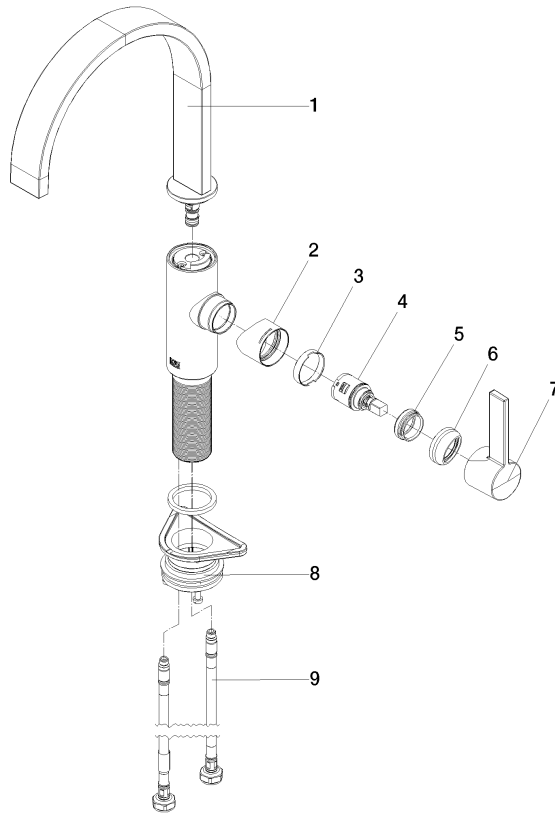

**MEM Single-lever mixer - Chrome**

MEM

33 800 682

- 201mm projection
- pivotable spout 360°
- Optional swivel limiter available with swivel limiter set 12 820 970 90
- air-enriched flow
- max. flow 6.3 l/min at 3 bar flow pressure
- lead-free
- This product can help a building meet the requirements of Green Building Rating Systems, e.g. LEED®, BREEAM®, DGNB
- WRAS 240202021

**Recommended miscellaneous**

**Swivel limitation set -** 12 820 970 90

**Recommended miscellaneous**

**Strainer waste with control handle - Chrome** 10 712 970-00

**Recommended miscellaneous**

**Dispenser without rosette - Chrome** 82 424 970-00

33 800 682

**Flow rate chart**

**Certificates**

LGA\_38646.

WRAS\_240202021.

33 800 682

**Spare parts list**

No.	Item Number	Name	Quantity used	Delivery time
1	90 28 22 332 00-00	spout	1	-
Spare part can no longer be ordered, please order the replacement item				
2	09 19 86 012-00	cover	1	60
3	90 23 10 128 00 90	nut	1	2
4	90 15 05 042 00 90	cartridge	1	2
5	09 24 04 266 90	nut	1	2
6	90 28 30 052 00-00	cover	1	10
7	90 20 86 004 00-00	handle	1	10
8	04 23 10 044 08 90	fixing set	1	2
9	04 30 04 101 00 90	hose	2	2