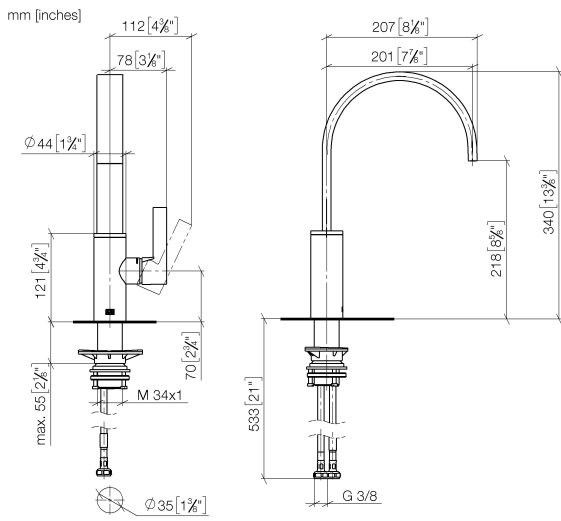

**MEM Single-lever mixer - Chrome**

MEM

33 800 682

- 201mm projection
- pivotable spout 360°
- Optional swivel limiter available with swivel limiter set 12 820 970 90
- air-enriched flow
- max. flow 6.3 l/min at 3 bar flow pressure
- lead-free
- This product can help a building meet the requirements of Green Building Rating Systems, e.g. LEED®, BREEAM®, DGNB
- WRAS 240202021

**Recommended miscellaneous**

**Swivel limitation set -** 12 820 970 90

**Recommended miscellaneous**

**Strainer waste with control handle - Chrome** 10 712 970-00

**Recommended miscellaneous**

**Dispenser without rosette - Chrome** 82 424 970-00

33 800 682

**Flow rate chart**

**Certificates**

LGA\_38646.

WRAS\_240202021.

33 800 682

**Spare parts list**

No.	Item Number	Name	Quantity used	Delivery time
1	90 28 22 332 00-00	spout	1	-
Spare part can no longer be ordered, please order the replacement item				
2	09 19 86 012-00	cover	1	60
3	90 23 10 128 00 90	nut	1	2
4	90 15 05 042 00 90	cartridge	1	2
5	09 24 04 266 90	nut	1	2
6	90 28 30 052 00-00	cover	1	10
7	90 20 86 004 00-00	handle	1	10
8	04 23 10 044 08 90	fixing set	1	2
9	04 30 04 101 00 90	hose	2	2