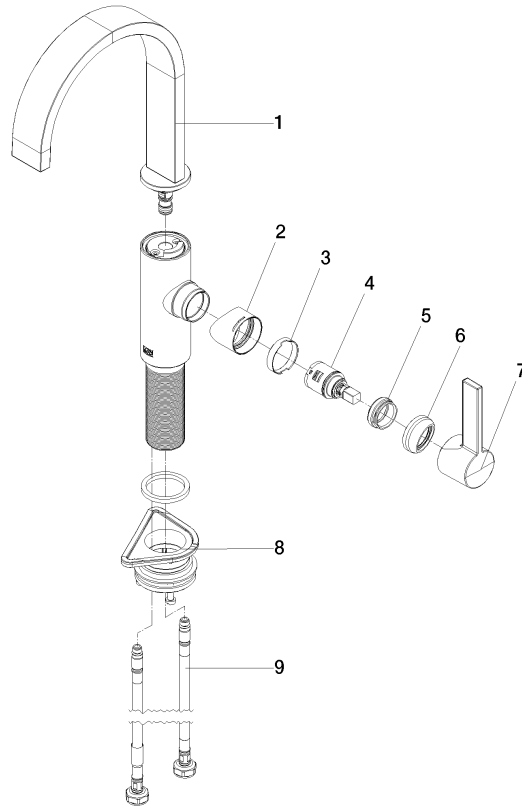

MEM BAR TAP Single-lever mixer - Brushed Platinum

MEM

33 805 682

- 166mm projection
- pivotable spout 360°
- Optional swivel limiter available with swivel limiter set 12 820 970 90
- air-enriched flow
- max. flow 6.3 l/min at 3 bar flow pressure
- lead-free
- This product can help a building meet the requirements of Green Building Rating Systems, e.g. LEED®, BREEAM®, DGNB
- WRAS 240202021

Recommended miscellaneous

Swivel limitation set - 12 820 970 90

Recommended miscellaneous

Strainer waste with control handle - Brushed Platinum 10 712 970-06

Recommended miscellaneous

Dispenser without rosette - Brushed Platinum 82 424 970-06

33 805 682

mm [inches]

Flow rate chart

Certificates

LGA_38646.

WRAS_240202021.

33 805 682

Spare parts list

No.	Item Number	Name	Quantity used	Delivery time
1	90 28 22 282 00-06	spout	1	-
Spare part can no longer be ordered, please order the replacement item				
2	09 19 86 012-06	cover	1	60
3	90 23 10 128 00 90	nut	1	2
4	90 15 05 042 00 90	cartridge	1	2
5	09 24 04 266 90	nut	1	2
6	90 28 30 052 00-06	cover	1	10
7	90 20 86 004 00-06	handle	1	10
8	04 23 10 044 08 90	fixing set	1	2
9	04 30 04 101 00 90	hose	2	2