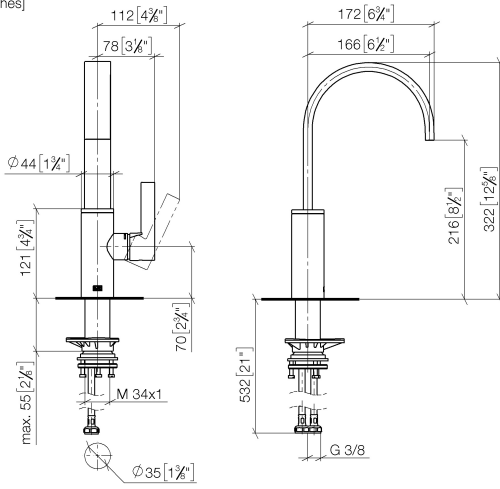

MEM BAR TAP Single-lever mixer - Brushed Platinum

MEM

33 805 682

- 166mm projection
- pivotable spout 360°
- Optional swivel limiter available with swivel limiter set 12 820 970 90
- air-enriched flow
- max. flow 6.3 l/min at 3 bar flow pressure
- lead-free
- This product can help a building meet the requirements of Green Building Rating Systems, e.g. LEED®, BREEAM®, DGNB
- WRAS 240202021

33 805 682

mm [inches]

Flow rate chart

Certificates

LGA_38646.

WRAS_240202021.

33 805 682

Spare parts list

No.	Item Number	Name	Quantity used	Delivery time
1	90 28 22 282 00-06	spout	1	-
Spare part can no longer be ordered, please order the replacement item				
2	09 19 86 012-06	cover	1	60
3	90 23 10 128 00 90	nut	1	2
4	90 15 05 042 00 90	cartridge	1	2
5	09 24 04 266 90	nut	1	2
6	90 28 30 052 00-06	cover	1	10
7	90 20 86 004 00-06	handle	1	10
8	04 23 10 044 08 90	fixing set	1	2
9	04 30 04 101 00 90	hose	2	2