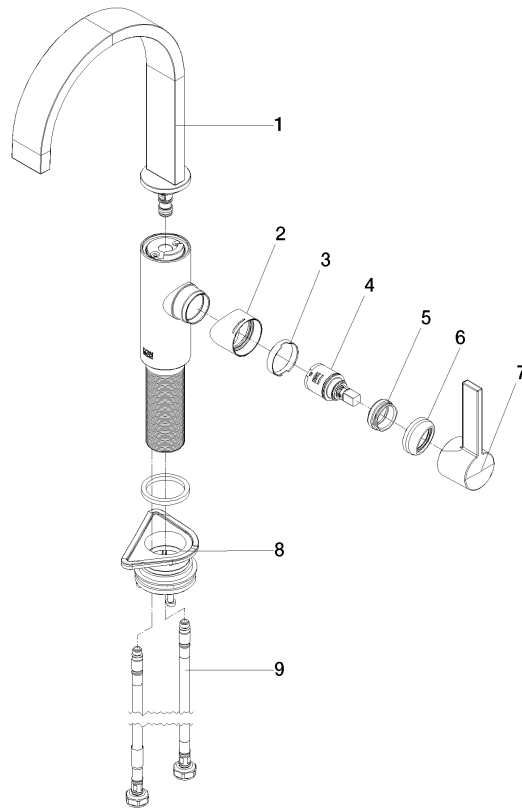

33 805 682

mm [inches]

Flow rate chart

Certificates

LGA_38646.

WRAS_240202021.

33 805 682

Spare parts list

No.	Item Number	Name	Quantity used	Delivery time
1	90 28 22 282 00-09	spout	1	-
Spare part can no longer be ordered, please order the replacement item				
2	09 19 86 012-09	cover	1	60
3	90 23 10 128 00 90	nut	1	2
4	90 15 05 042 00 90	cartridge	1	2
5	09 24 04 266 90	nut	1	2
6	90 28 30 052 00-09	cover	1	40
7	90 20 86 004 00-09	handle	1	-
Spare part can no longer be ordered, please order the replacement item				
8	04 23 10 044 08 90	fixing set	1	2
9	04 30 04 101 00 90	hose	2	2