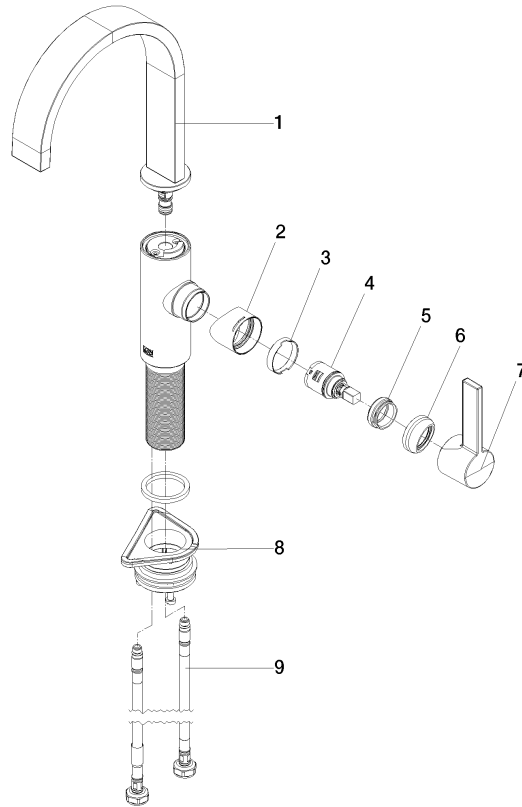

MEM BAR TAP Single-lever mixer - Brushed Durabron (23kt Gold)

MEM

33 805 682

- 166mm projection
- pivotable spout 360°
- Optional swivel limiter available with swivel limiter set 12 820 970 90
- air-enriched flow
- max. flow 6.3 l/min at 3 bar flow pressure
- lead-free
- This product can help a building meet the requirements of Green Building Rating Systems, e.g. LEED®, BREEAM®, DGNB
- WRAS 240202021

Recommended miscellaneous

	Dispenser without rosette - Brushed Durabron (23kt Gold)	82 424 970-28
---	---	---------------

33 805 682

mm [inches]

Flow rate chart

Certificates

LGA_38646.

WRAS_240202021.

33 805 682

Spare parts list

No.	Item Number	Name	Quantity used	Delivery time
1	90 28 22 282 00-28	spout	1	-
Spare part can no longer be ordered, please order the replacement item				
2	09 19 86 012-28	cover	1	60
3	90 23 10 128 00 90	nut	1	2
4	90 15 05 042 00 90	cartridge	1	2
5	09 24 04 266 90	nut	1	2
6	90 28 30 052 00-28	cover	1	20
7	90 20 86 004 00-28	handle	1	20
8	04 23 10 044 08 90	fixing set	1	2
9	04 30 04 101 00 90	hose	2	2