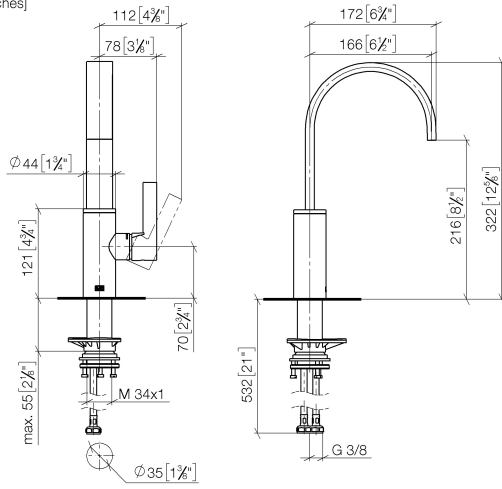

MEM BAR TAP Single-lever mixer - Brushed Durabron (23kt Gold)

MEM

33 805 682

- 166mm projection
- pivotable spout 360°
- Optional swivel limiter available with swivel limiter set 12 820 970 90
- air-enriched flow
- max. flow 6.3 l/min at 3 bar flow pressure
- lead-free
- This product can help a building meet the requirements of Green Building Rating Systems, e.g. LEED®, BREEAM®, DGNB
- WRAS 240202021

Recommended miscellaneous

	Dispenser without rosette - Brushed Durabron (23kt Gold)	82 424 970-28
---	---	---------------

33 805 682

mm [inches]

Flow rate chart

Certificates

LGA_38646.

WRAS_240202021.

33 805 682

Spare parts list

No.	Item Number	Name	Quantity used	Delivery time
1	90 28 22 282 00-28	spout	1	-
Spare part can no longer be ordered, please order the replacement item				
2	09 19 86 012-28	cover	1	60
3	90 23 10 128 00 90	nut	1	2
4	90 15 05 042 00 90	cartridge	1	2
5	09 24 04 266 90	nut	1	2
6	90 28 30 052 00-28	cover	1	20
7	90 20 86 004 00-28	handle	1	20
8	04 23 10 044 08 90	fixing set	1	2
9	04 30 04 101 00 90	hose	2	2