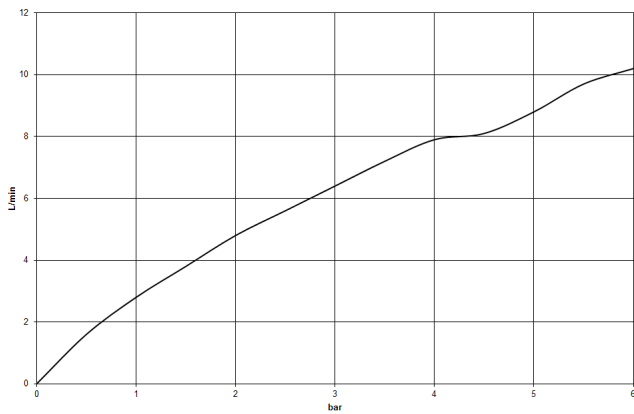

Recommended miscellaneous

	Strainer waste with control handle - Matte Black	10 712 970-33
---	---	---------------

33 805 682

mm [inches]

Flow rate chart

Certificates

LGA_38646.

WRAS_240202021.