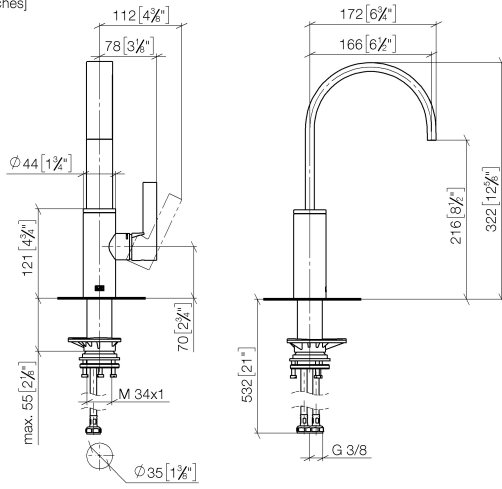

MEM BAR TAP Single-lever mixer - Matte Black

MEM

33 805 682

- 166mm projection
- pivotable spout 360°
- Optional swivel limiter available with swivel limiter set 12 820 970 90
- air-enriched flow
- max. flow 6.3 l/min at 3 bar flow pressure
- lead-free
- This product can help a building meet the requirements of Green Building Rating Systems, e.g. LEED®, BREEAM®, DGNB
- WRAS 240202021

Recommended miscellaneous

	Swivel limitation set -	12 820 970 90
---	--------------------------------	---------------

Recommended miscellaneous

	Dispenser without rosette - Matte Black	82 424 970-33
---	--	---------------

Recommended miscellaneous

	Strainer waste with control handle - Matte Black	10 712 970-33
---	---	---------------

33 805 682

mm [inches]

Flow rate chart

Certificates

LGA_38646.

WRAS_240202021.

33 805 682

Spare parts list

No.	Item Number	Name	Quantity used	Delivery time
1	90 28 22 282 00-33	spout	1	-
Spare part can no longer be ordered, please order the replacement item				
2	09 19 86 012-33	cover	1	60
3	90 23 10 128 00 90	nut	1	2
4	90 15 05 042 00 90	cartridge	1	2
5	09 24 04 266 90	nut	1	2
6	90 28 30 052 00-33	cover	1	30
7	90 20 86 004 00-33	handle	1	-
Spare part can no longer be ordered, please order the replacement item				
8	04 23 10 044 08 90	fixing set	1	2
9	04 30 04 101 00 90	hose	2	2