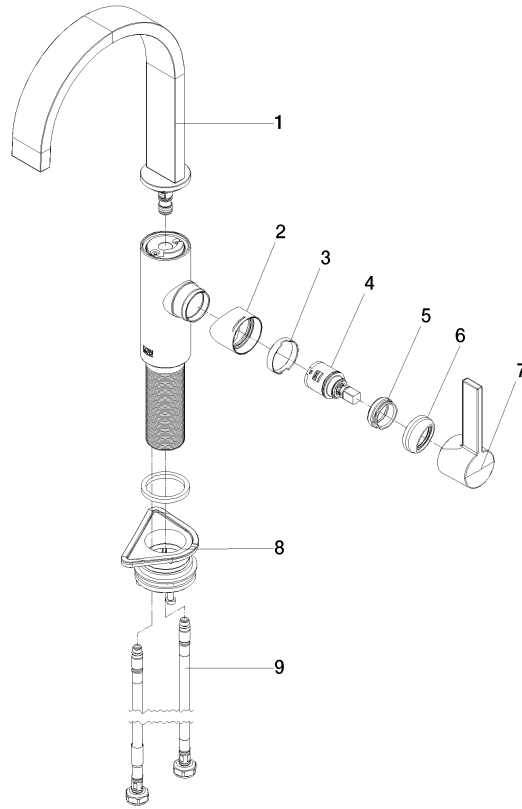

MEM BAR TAP Single-lever mixer - Matte Black

MEM

33 805 682

- 166mm projection
- pivotable spout 360°
- Optional swivel limiter available with swivel limiter set 12 820 970 90
- air-enriched flow
- max. flow 6.3 l/min at 3 bar flow pressure
- lead-free
- This product can help a building meet the requirements of Green Building Rating Systems, e.g. LEED®, BREEAM®, DGNB
- WRAS 240202021

Recommended miscellaneous

	Strainer waste with control handle - Matte Black	10 712 970-33
---	---	---------------

33 805 682

mm [inches]

Flow rate chart

Certificates

LGA_38646.

WRAS_240202021.

33 805 682

Spare parts list

No.	Item Number	Name	Quantity used	Delivery time
1	90 28 22 282 00-33	spout	1	-
Spare part can no longer be ordered, please order the replacement item				
2	09 19 86 012-33	cover	1	60
3	90 23 10 128 00 90	nut	1	2
4	90 15 05 042 00 90	cartridge	1	2
5	09 24 04 266 90	nut	1	2
6	90 28 30 052 00-33	cover	1	30
7	90 20 86 004 00-33	handle	1	-
Spare part can no longer be ordered, please order the replacement item				
8	04 23 10 044 08 90	fixing set	1	2
9	04 30 04 101 00 90	hose	2	2