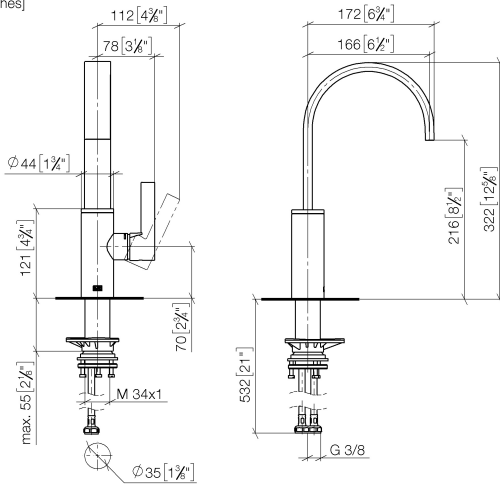

MEM BAR TAP Single-lever mixer - Brushed Dark Platinum

MEM

33 805 682

- 166mm projection
- pivotable spout 360°
- Optional swivel limiter available with swivel limiter set 12 820 970 90
- air-enriched flow
- max. flow 6.3 l/min at 3 bar flow pressure
- lead-free
- This product can help a building meet the requirements of Green Building Rating Systems, e.g. LEED®, BREEAM®, DGNB
- WRAS 240202021

33 805 682

mm [inches]

Flow rate chart

Certificates

LGA_38646.

WRAS_240202021.

33 805 682

Spare parts list

No.	Item Number	Name	Quantity used	Delivery time
1	90 28 22 282 00-99	spout	1	-
Spare part can no longer be ordered, please order the replacement item				
2	09 19 86 012-99	cover	1	60
3	90 23 10 128 00 90	nut	1	2
4	90 15 05 042 00 90	cartridge	1	2
5	09 24 04 266 90	nut	1	2
6	90 28 30 052 00-99	cover	1	30
7	90 20 86 004 00-99	handle	1	30
8	04 23 10 044 08 90	fixing set	1	2
9	04 30 04 101 00 90	hose	2	2