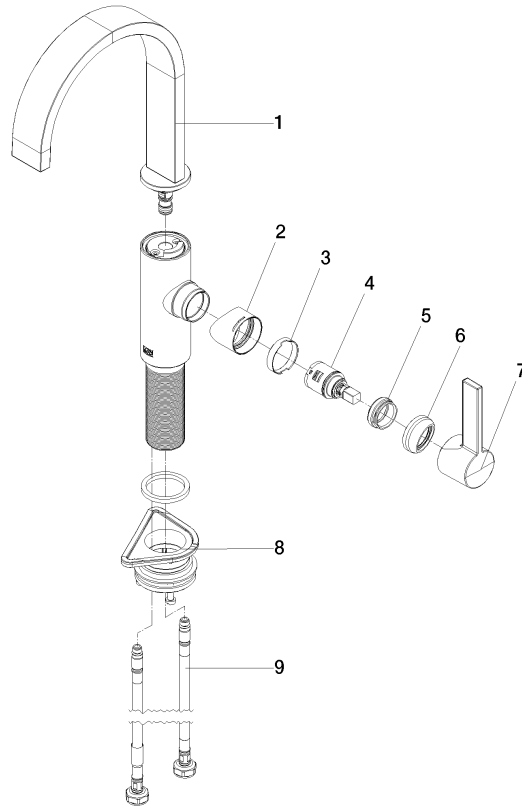

MEM BAR TAP Single-lever mixer - Brushed Dark Platinum

MEM

33 805 682

- 166mm projection
- pivotable spout 360°
- Optional swivel limiter available with swivel limiter set 12 820 970 90
- air-enriched flow
- max. flow 6.3 l/min at 3 bar flow pressure
- lead-free
- This product can help a building meet the requirements of Green Building Rating Systems, e.g. LEED®, BREEAM®, DGNB
- WRAS 240202021

33 805 682

mm [inches]

Flow rate chart

Certificates

LGA_38646.

WRAS_240202021.

33 805 682

Spare parts list

No.	Item Number	Name	Quantity used	Delivery time
1	90 28 22 282 00-99	spout	1	-
Spare part can no longer be ordered, please order the replacement item				
2	09 19 86 012-99	cover	1	60
3	90 23 10 128 00 90	nut	1	2
4	90 15 05 042 00 90	cartridge	1	2
5	09 24 04 266 90	nut	1	2
6	90 28 30 052 00-99	cover	1	30
7	90 20 86 004 00-99	handle	1	30
8	04 23 10 044 08 90	fixing set	1	2
9	04 30 04 101 00 90	hose	2	2