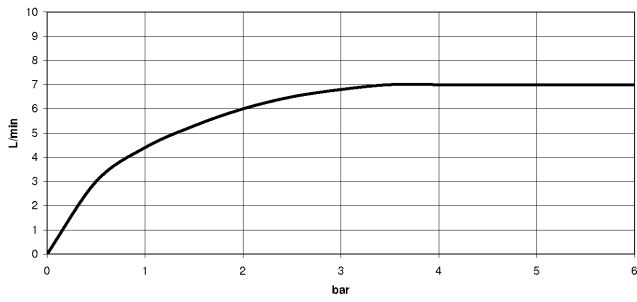

**Recommended miscellaneous**

**VAIA Dispenser with rosette - Platinum**      82 434 809-08

33 805 809

mm [inches]

Flow rate chart

Certificates

LGA\_29299.

33 805 809