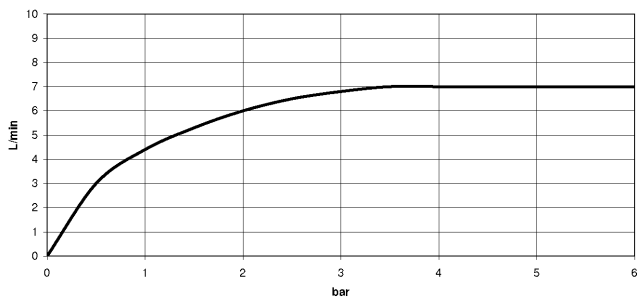

Flow rate chart

Certificates

LGA_29299.