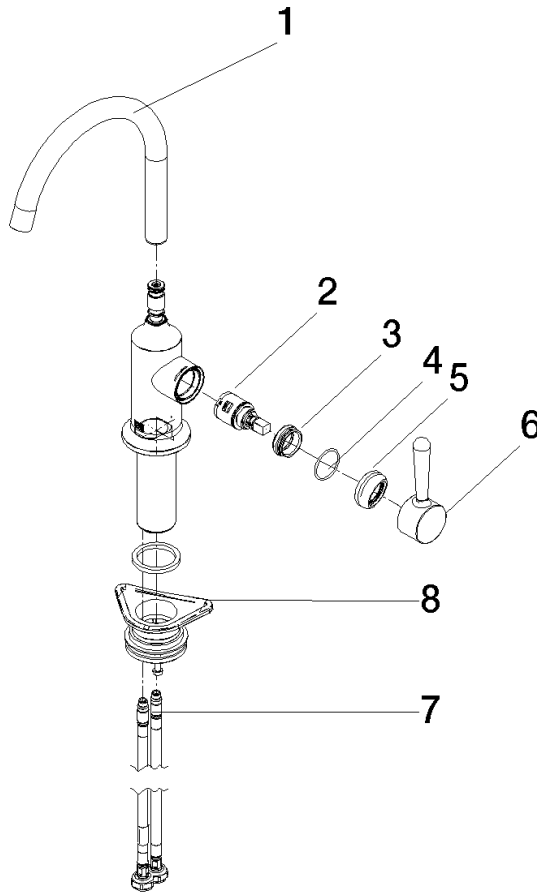

33 805 809

- 167mm projection
- pivotable spout 360°
- air-enriched flow
- max. flow 7 l/min at 3 bar flow pressure
- lead-free
- This product can help a building meet the requirements of Green Building Rating Systems, e.g. LEED®, BREEAM®, DGNB

**Recommended miscellaneous**

**VAIA Dispenser with rosette - Durabronss (23kt Gold)** 82 434 809-09

33 805 809

Flow rate chart

Certificates

LGA\_29299.

33 805 809

Parts for other finishes can be found here: [Chrome](#)

### Spare parts list

No.	Item Number	Name	Quantity used	Delivery time
1	90 28 22 311 02-09	spout	1	-
Spare part can no longer be ordered, please order the replacement item				
2	90 15 05 042 00 90	cartridge	1	2
3	09 24 04 266 90	nut	1	2
4	09 14 10 091 90	seal	1	2
5	90 28 30 052 00-09	cover	1	40
6	90 20 80 050 00-09	handle	1	-
Spare part can no longer be ordered, please order the replacement item				
7	04 30 04 100 00 90	hose	2	2
8	04 23 10 044 08 90	fixing set	1	2