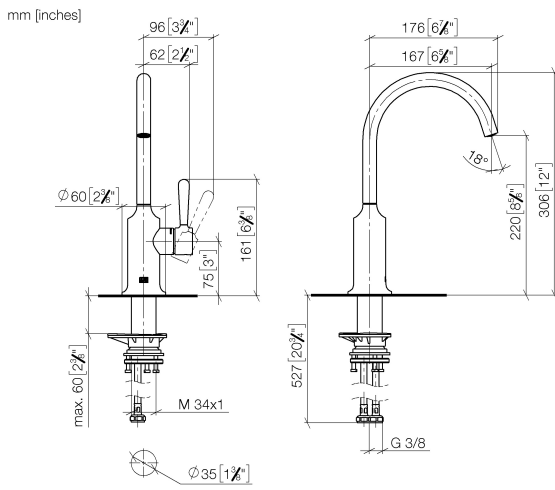

33 805 809

- 167mm projection
- pivotable spout 360°
- air-enriched flow
- max. flow 7 l/min at 3 bar flow pressure
- lead-free
- This product can help a building meet the requirements of Green Building Rating Systems, e.g. LEED®, BREEAM®, DGNB

**Recommended miscellaneous**

**VAIA Dispenser with rosette - Durabronss (23kt Gold)** 82 434 809-09

33 805 809

Flow rate chart

Certificates

LGA\_29299.

33 805 809

Parts for other finishes can be found here: [Chrome](#)

### Spare parts list

No.	Item Number	Name	Quantity used	Delivery time
1	90 28 22 311 02-09	spout	1	-
Spare part can no longer be ordered, please order the replacement item				
2	90 15 05 042 00 90	cartridge	1	2
3	09 24 04 266 90	nut	1	2
4	09 14 10 091 90	seal	1	2
5	90 28 30 052 00-09	cover	1	40
6	90 20 80 050 00-09	handle	1	-
Spare part can no longer be ordered, please order the replacement item				
7	04 30 04 100 00 90	hose	2	2
8	04 23 10 044 08 90	fixing set	1	2