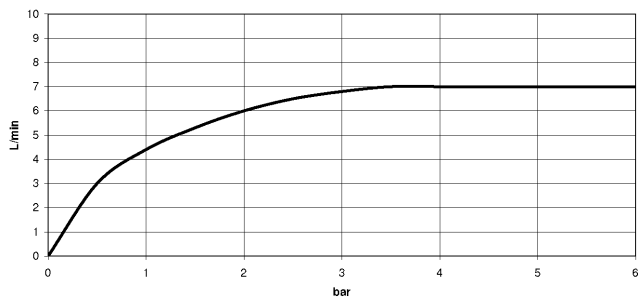

Flow rate chart

Certificates

LGA_29299.