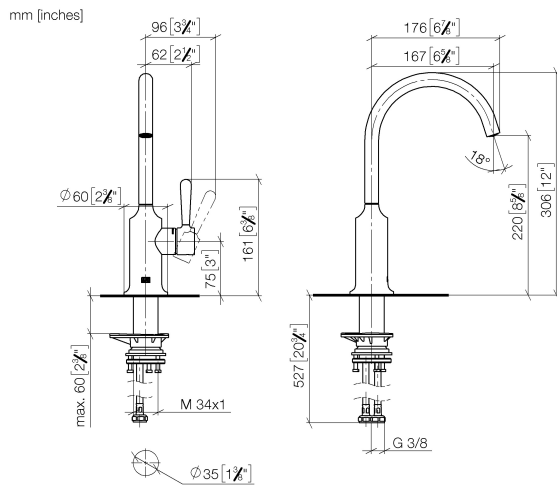

33 805 809

- 167mm projection
- pivotable spout 360°
- air-enriched flow
- max. flow 7 l/min at 3 bar flow pressure
- lead-free
- This product can help a building meet the requirements of Green Building Rating Systems, e.g. LEED®, BREEAM®, DGNB

Recommended miscellaneous

VAIA Dispenser with rosette - Dark Chrome 82 434 809-19

33 805 809

Flow rate chart

Certificates

LGA_29299.

33 805 809

Parts for other finishes can be found here: [Chrome](#)

Spare parts list

No.	Item Number	Name	Quantity used	Delivery time
1	90 28 22 311 02-19	spout	1	-
Spare part can no longer be ordered, please order the replacement item				
2	90 15 05 042 00 90	cartridge	1	2
3	09 24 04 266 90	nut	1	2
4	09 14 10 091 90	seal	1	2
5	90 28 30 052 00-19	cover	1	20
6	90 20 80 050 00-19	handle	1	-
Spare part can no longer be ordered, please order the replacement item				
7	04 30 04 100 00 90	hose	2	2
8	04 23 10 044 08 90	fixing set	1	2