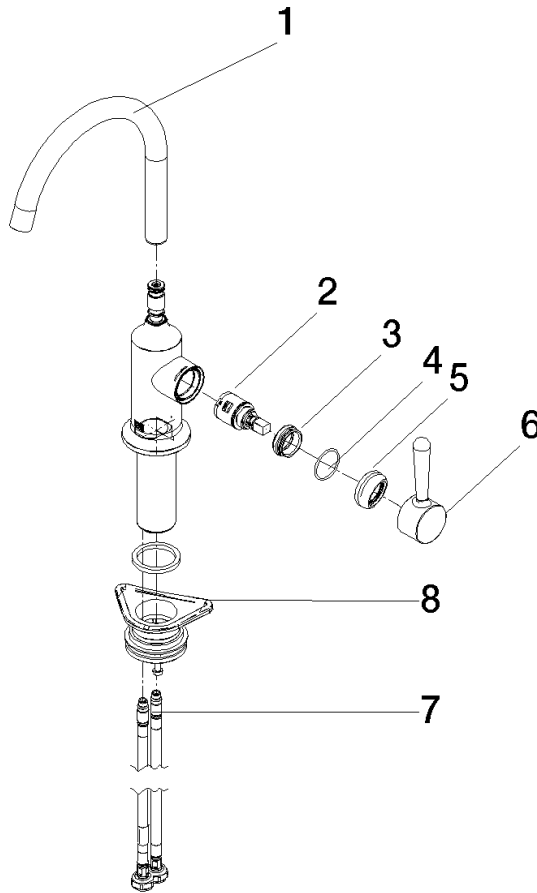

33 805 809

- 167mm projection
- pivotable spout 360°
- air-enriched flow
- max. flow 7 l/min at 3 bar flow pressure
- lead-free
- This product can help a building meet the requirements of Green Building Rating Systems, e.g. LEED®, BREEAM®, DGNB

Recommended miscellaneous

VAIA Dispenser with rosette - Dark Chrome 82 434 809-19

33 805 809

Flow rate chart

Certificates

LGA_29299.

33 805 809

Parts for other finishes can be found here: [Chrome](#)

Spare parts list

No.	Item Number	Name	Quantity used	Delivery time
1	90 28 22 311 02-19	spout	1	-
Spare part can no longer be ordered, please order the replacement item				
2	90 15 05 042 00 90	cartridge	1	2
3	09 24 04 266 90	nut	1	2
4	09 14 10 091 90	seal	1	2
5	90 28 30 052 00-19	cover	1	20
6	90 20 80 050 00-19	handle	1	-
Spare part can no longer be ordered, please order the replacement item				
7	04 30 04 100 00 90	hose	2	2
8	04 23 10 044 08 90	fixing set	1	2