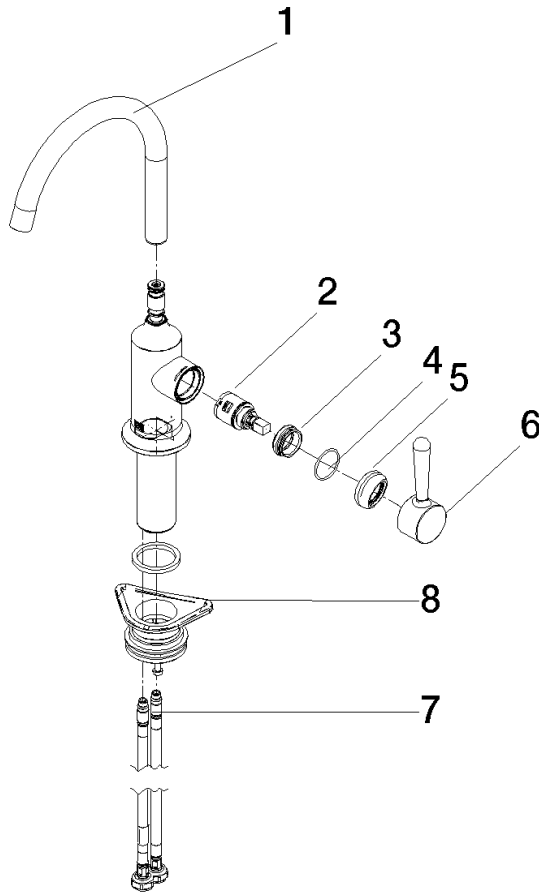

33 805 809

- 167mm projection
- pivotable spout 360°
- air-enriched flow
- max. flow 7 l/min at 3 bar flow pressure
- lead-free
- This product can help a building meet the requirements of Green Building Rating Systems, e.g. LEED®, BREEAM®, DGNB

Recommended miscellaneous

VAIA Dispenser with rosette - Brushed Durabron (23kt Gold) 82 434 809-28

33 805 809

Flow rate chart

Certificates

LGA_29299.

33 805 809

Parts for other finishes can be found here: [Chrome](#)

Spare parts list

No.	Item Number	Name	Quantity used	Delivery time
1	90 28 22 311 02-28	spout	1	-
Spare part can no longer be ordered, please order the replacement item				
2	90 15 05 042 00 90	cartridge	1	2
3	09 24 04 266 90	nut	1	2
4	09 14 10 091 90	seal	1	2
5	90 28 30 052 00-28	cover	1	20
6	90 20 80 050 00-28	handle	1	-
Spare part can no longer be ordered, please order the replacement item				
7	04 30 04 100 00 90	hose	2	2
8	04 23 10 044 08 90	fixing set	1	2