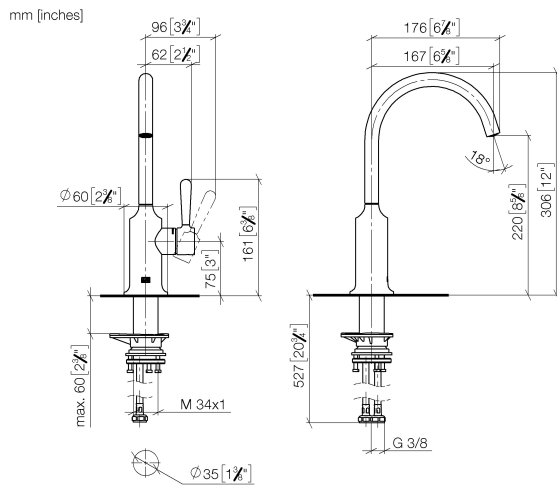

33 805 809

- 167mm projection
- pivotable spout 360°
- air-enriched flow
- max. flow 7 l/min at 3 bar flow pressure
- lead-free
- This product can help a building meet the requirements of Green Building Rating Systems, e.g. LEED®, BREEAM®, DGNB

Recommended miscellaneous

VAIA Dispenser with rosette - Brushed Durabron (23kt Gold) 82 434 809-28

33 805 809

Flow rate chart

Certificates

LGA_29299.

33 805 809

Parts for other finishes can be found here: [Chrome](#)

Spare parts list

No.	Item Number	Name	Quantity used	Delivery time
1	90 28 22 311 02-28	spout	1	-
Spare part can no longer be ordered, please order the replacement item				
2	90 15 05 042 00 90	cartridge	1	2
3	09 24 04 266 90	nut	1	2
4	09 14 10 091 90	seal	1	2
5	90 28 30 052 00-28	cover	1	20
6	90 20 80 050 00-28	handle	1	-
Spare part can no longer be ordered, please order the replacement item				
7	04 30 04 100 00 90	hose	2	2
8	04 23 10 044 08 90	fixing set	1	2