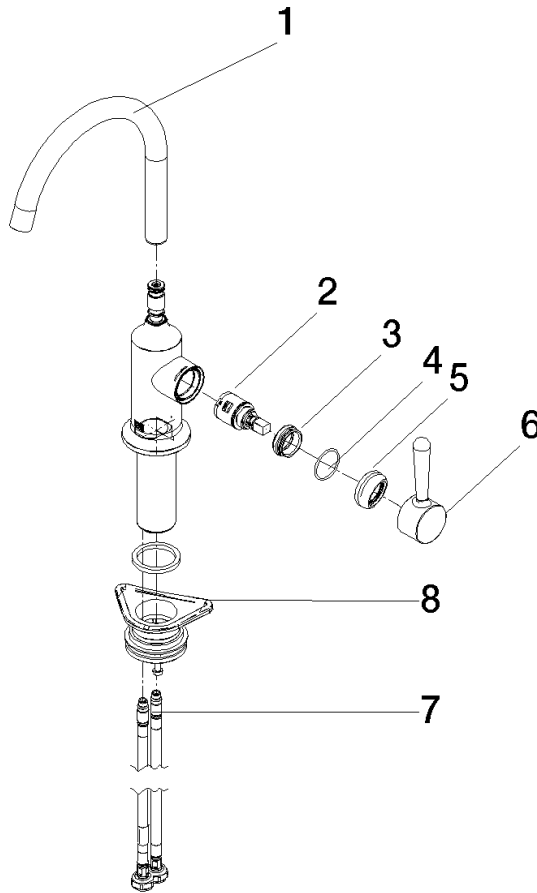

33 805 809

- 167mm projection
- pivotable spout 360°
- air-enriched flow
- max. flow 7 l/min at 3 bar flow pressure
- lead-free
- This product can help a building meet the requirements of Green Building Rating Systems, e.g. LEED®, BREEAM®, DGNB

Recommended miscellaneous

VAIA Dispenser with rosette - 82 434 809-93
Brushed Chrome

33 805 809

mm [inches]

Flow rate chart

Certificates

LGA_29299.

33 805 809

Parts for other finishes can be found here: [Chrome](#)

Spare parts list

No.	Item Number	Name	Quantity used	Delivery time
1	90 28 22 311 02-93	spout	1	-
Spare part can no longer be ordered, please order the replacement item				
2	90 15 05 042 00 90	cartridge	1	2
3	09 24 04 266 90	nut	1	2
4	09 14 10 091 90	seal	1	2
5	90 28 30 052 00-93	cover	1	20
6	90 20 80 050 00-93	handle	1	-
Spare part can no longer be ordered, please order the replacement item				
7	04 30 04 100 00 90	hose	2	2
8	04 23 10 044 08 90	fixing set	1	2