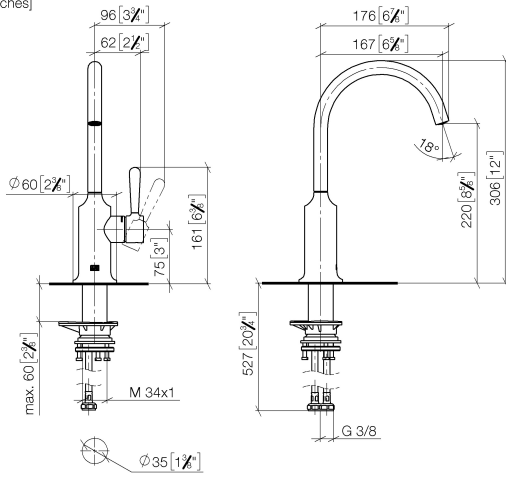

33 805 809

- 167mm projection
- pivotable spout 360°
- air-enriched flow
- max. flow 7 l/min at 3 bar flow pressure
- lead-free
- This product can help a building meet the requirements of Green Building Rating Systems, e.g. LEED®, BREEAM®, DGNB

Recommended miscellaneous

VAIA Dispenser with rosette - 82 434 809-93
Brushed Chrome

33 805 809

mm [inches]

Flow rate chart

Certificates

LGA_29299.

33 805 809

Parts for other finishes can be found here: [Chrome](#)

Spare parts list

No.	Item Number	Name	Quantity used	Delivery time
1	90 28 22 311 02-93	spout	1	-
Spare part can no longer be ordered, please order the replacement item				
2	90 15 05 042 00 90	cartridge	1	2
3	09 24 04 266 90	nut	1	2
4	09 14 10 091 90	seal	1	2
5	90 28 30 052 00-93	cover	1	20
6	90 20 80 050 00-93	handle	1	-
Spare part can no longer be ordered, please order the replacement item				
7	04 30 04 100 00 90	hose	2	2
8	04 23 10 044 08 90	fixing set	1	2