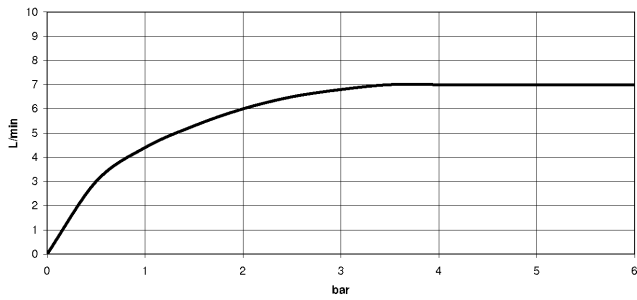

Recommended miscellaneous

VAIA Dispenser with rosette - 82 434 809-93
Brushed Chrome

33 805 809

mm [inches]

Flow rate chart

Certificates

LGA_29299.

33 805 809