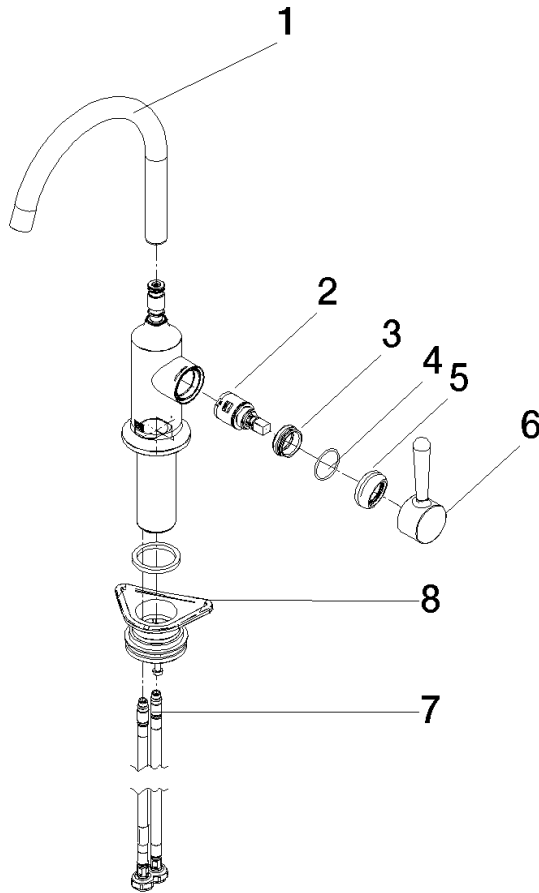

33 805 809

- 167mm projection
- pivotable spout 360°
- air-enriched flow
- max. flow 7 l/min at 3 bar flow pressure
- lead-free
- This product can help a building meet the requirements of Green Building Rating Systems, e.g. LEED®, BREEAM®, DGNB

Recommended miscellaneous

VAIA Dispenser with rosette - 82 434 809-99
Brushed Dark Platinum

33 805 809

mm [inches]

Flow rate chart

Certificates

LGA_29299.

33 805 809

Parts for other finishes can be found here: [Chrome](#)

Spare parts list

No.	Item Number	Name	Quantity used	Delivery time
1	90 28 22 311 02-99	spout	1	-
Spare part can no longer be ordered, please order the replacement item				
2	90 15 05 042 00 90	cartridge	1	2
3	09 24 04 266 90	nut	1	2
4	09 14 10 091 90	seal	1	2
5	90 28 30 052 00-99	cover	1	30
6	90 20 80 050 00-99	handle	1	-
Spare part can no longer be ordered, please order the replacement item				
7	04 30 04 100 00 90	hose	2	2
8	04 23 10 044 08 90	fixing set	1	2