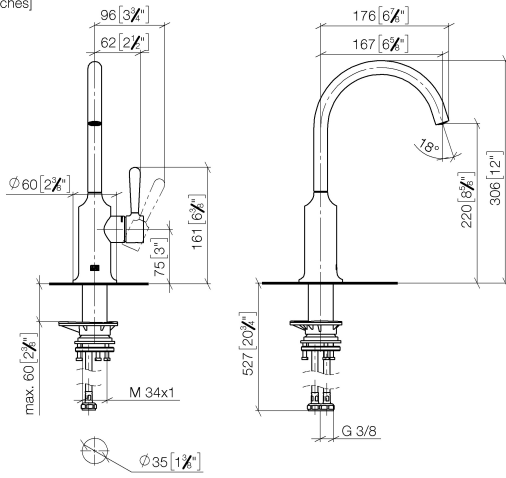

33 805 809

- 167mm projection
- pivotable spout 360°
- air-enriched flow
- max. flow 7 l/min at 3 bar flow pressure
- lead-free
- This product can help a building meet the requirements of Green Building Rating Systems, e.g. LEED®, BREEAM®, DGNB

Recommended miscellaneous

VAIA Dispenser with rosette - 82 434 809-99
Brushed Dark Platinum

33 805 809

mm [inches]

Flow rate chart

Certificates

LGA_29299.

33 805 809

Parts for other finishes can be found here: [Chrome](#)

Spare parts list

No.	Item Number	Name	Quantity used	Delivery time
1	90 28 22 311 02-99	spout	1	-
Spare part can no longer be ordered, please order the replacement item				
2	90 15 05 042 00 90	cartridge	1	2
3	09 24 04 266 90	nut	1	2
4	09 14 10 091 90	seal	1	2
5	90 28 30 052 00-99	cover	1	30
6	90 20 80 050 00-99	handle	1	-
Spare part can no longer be ordered, please order the replacement item				
7	04 30 04 100 00 90	hose	2	2
8	04 23 10 044 08 90	fixing set	1	2