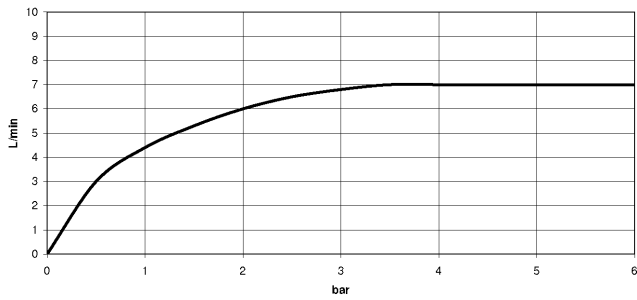

Recommended miscellaneous

VAIA Dispenser with rosette - 82 434 809-99
Brushed Dark Platinum

33 805 809

mm [inches]

Flow rate chart

Certificates

LGA_29299.

33 805 809