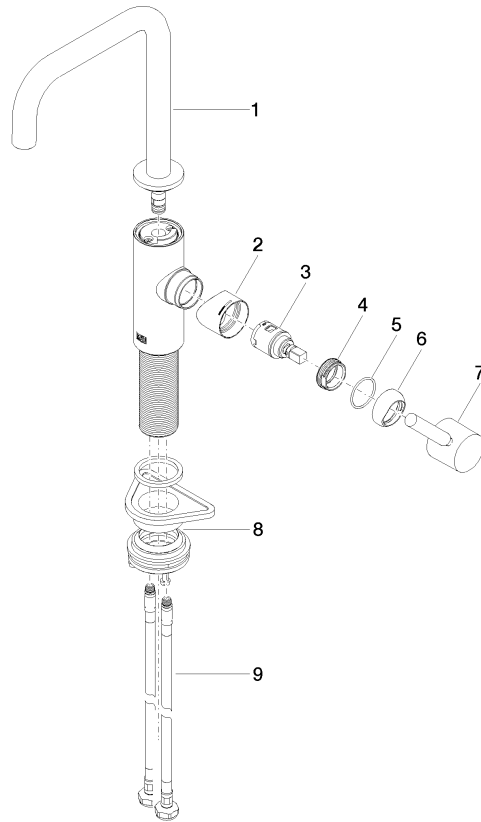

33 805 861

- 166mm projection
- pivotable spout 360°
- Optional swivel limiter available with swivel limiter set 12 820 970 90
- air-enriched flow
- max. flow 8 l/min at 3 bar flow pressure
- lead-free
- This product can help a building meet the requirements of Green Building Rating Systems, e.g. LEED®, BREEAM®, DGNB
- WRAS 240102021

33 805 861

Flow rate chart

Certificates

LGA_38642.

WRAS_240102021.

33 805 861

Spare parts list

No.	Item Number	Name	Quantity used	Delivery time
1	90 28 22 285 00-09	spout	1	-
Spare part can no longer be ordered, please order the replacement item				
2	09 19 86 012-09	cover	1	60
3	90 15 05 042 00 90	cartridge	1	2
4	09 24 04 266 90	nut	1	2
5	09 14 10 091 90	seal	1	2
6	90 28 30 052 00-09	cover	1	40
7	90 20 66 003 00-09	handle	1	-
Spare part can no longer be ordered, please order the replacement item				
8	04 23 10 044 08 90	fixing set	1	2
9	04 30 04 101 00 90	hose	2	2