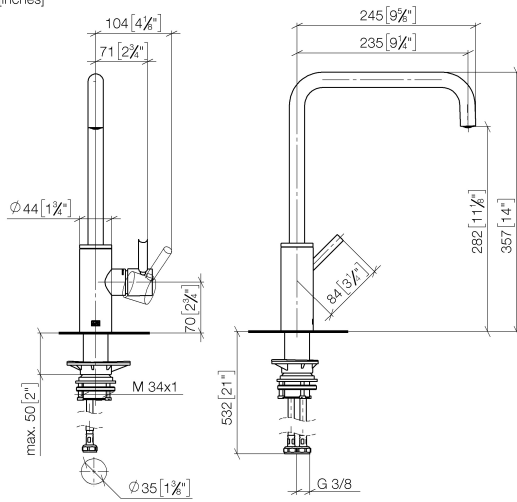

**Recommended miscellaneous**

**Swivel limitation set -** 12 820 970 90

**Recommended miscellaneous**

**Strainer waste with control handle - Brushed Platinum** 10 712 970-06

**Recommended miscellaneous**

**Dispenser without rosette - Brushed Platinum** 82 424 970-06

33 815 861

mm [inches]

**Flow rate chart**

**Certificates**

LGA\_38642.

WRAS\_240102021.

33 815 861

**Spare parts list**

No.	Item Number	Name	Quantity used	Delivery time
1	90 28 22 284 00-06	spout	1	10
2	90 15 05 042 00 90	cartridge	1	2
3	09 24 04 266 90	nut	1	2
4	90 28 30 052 00-06	cover	1	10
5	90 20 66 033 00-06	handle	1	10
6	04 23 10 044 08 90	fixing set	1	2
7	04 30 04 101 00 90	hose	2	2