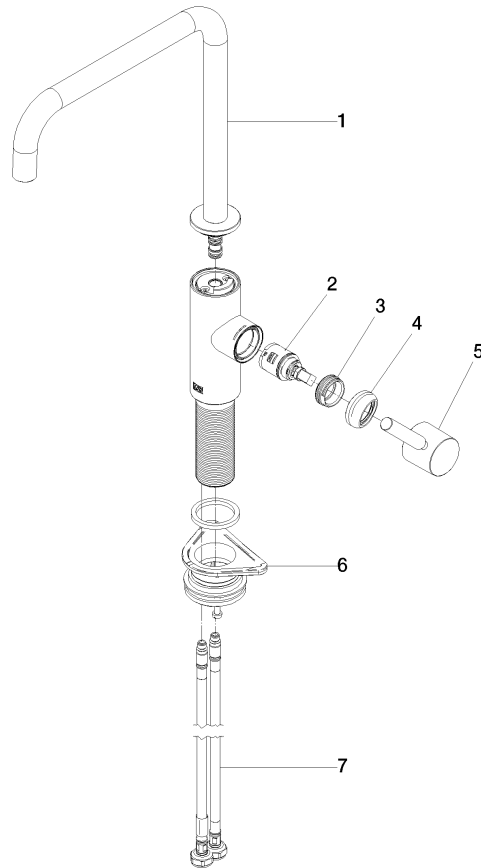

33 815 861

- 235mm projection
- pivotable spout 360°
- Optional swivel limiter available with swivel limiter set 12 820 970 90
- air-enriched flow
- max. flow 8 l/min at 3 bar flow pressure
- lead-free
- This product can help a building meet the requirements of Green Building Rating Systems, e.g. LEED®, BREEAM®, DGNB
- WRAS 240102021

**Recommended miscellaneous**

**Swivel limitation set -** 12 820 970 90

**Recommended miscellaneous**

**Strainer waste with control handle - Brushed Platinum** 10 712 970-06

**Recommended miscellaneous**

**Dispenser without rosette - Brushed Platinum** 82 424 970-06

33 815 861

mm [inches]

**Flow rate chart**

**Certificates**

LGA\_38642.

WRAS\_240102021.

33 815 861

**Spare parts list**

No.	Item Number	Name	Quantity used	Delivery time
1	90 28 22 284 00-06	spout	1	10
2	90 15 05 042 00 90	cartridge	1	2
3	09 24 04 266 90	nut	1	2
4	90 28 30 052 00-06	cover	1	10
5	90 20 66 033 00-06	handle	1	10
6	04 23 10 044 08 90	fixing set	1	2
7	04 30 04 101 00 90	hose	2	2