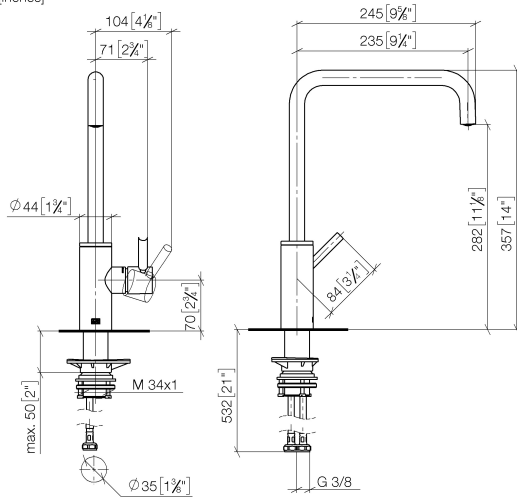

**Recommended miscellaneous**

**Swivel limitation set -** 12 820 970 90

**Recommended miscellaneous**

**Dispenser without rosette - Dark Chrome** 82 424 970-19

**Recommended miscellaneous**

**Strainer waste with control handle - Dark Chrome** 10 712 970-19

33 815 861

mm [inches]

**Flow rate chart**

**Certificates**

LGA\_38642.

WRAS\_240102021.

33 815 861

**Spare parts list**

No.	Item Number	Name	Quantity used	Delivery time
1	90 28 22 284 00-19	spout	1	20
2	90 15 05 042 00 90	cartridge	1	2
3	09 24 04 266 90	nut	1	2
4	90 28 30 052 00-19	cover	1	20
5	90 20 66 033 00-19	handle	1	20
6	04 23 10 044 08 90	fixing set	1	2
7	04 30 04 101 00 90	hose	2	2