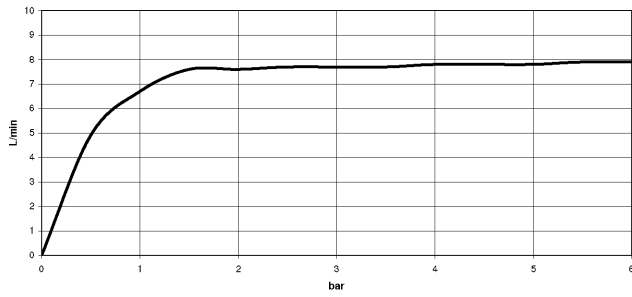

**Recommended miscellaneous**

**Swivel limitation set -** 12 820 970 90

**Recommended miscellaneous**

**Dispenser without rosette - Dark Chrome** 82 424 970-19

**Recommended miscellaneous**

**Strainer waste with control handle - Dark Chrome** 10 712 970-19

33 815 861

mm [inches]

**Flow rate chart**

**Certificates**

LGA\_38642.

WRAS\_240102021.

33 815 861

**Spare parts list**