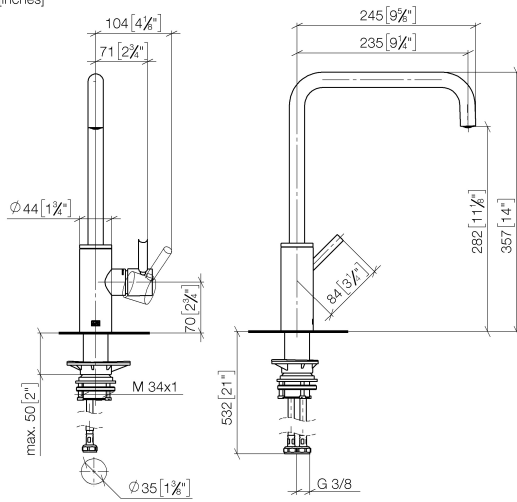

Recommended miscellaneous

	Strainer waste with control handle - Brushed Champagne (22kt Gold)	10 712 970-46
---	---	---------------

33 815 861

mm [inches]

Flow rate chart

Certificates

LGA_38642.

WRAS_240102021.

33 815 861

Spare parts list

No.	Item Number	Name	Quantity used	Delivery time
1	90 28 22 284 00-46	spout	1	30
2	90 15 05 042 00 90	cartridge	1	2
3	09 24 04 266 90	nut	1	2
4	90 28 30 052 00-46	cover	1	30
5	90 20 66 033 00-46	handle	1	30
6	04 23 10 044 08 90	fixing set	1	2
7	04 30 04 101 00 90	hose	2	2