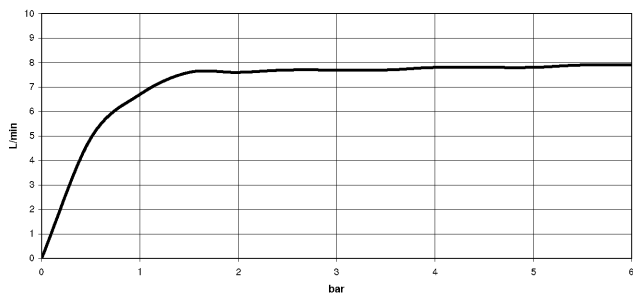

Recommended miscellaneous

	Strainer waste with control handle - Brushed Champagne (22kt Gold)	10 712 970-46
---	---	---------------

33 815 861

mm [inches]

Flow rate chart

Certificates

LGA_38642.

WRAS_240102021.