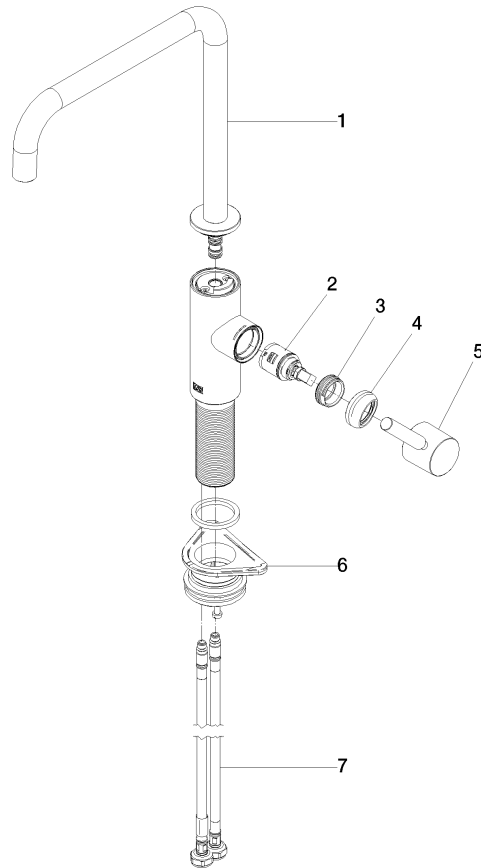

33 815 861

- 235mm projection
- pivotable spout 360°
- Optional swivel limiter available with swivel limiter set 12 820 970 90
- air-enriched flow
- max. flow 8 l/min at 3 bar flow pressure
- lead-free
- This product can help a building meet the requirements of Green Building Rating Systems, e.g. LEED®, BREEAM®, DGNB
- WRAS 240102021

Recommended miscellaneous

	Swivel limitation set -	12 820 970 90
---	--------------------------------	---------------

Recommended miscellaneous

	Dispenser without rosette - Brushed Champagne (22kt Gold)	82 424 970-46
---	--	---------------

Recommended miscellaneous

	Strainer waste with control handle - Brushed Champagne (22kt Gold)	10 712 970-46
---	---	---------------

33 815 861

mm [inches]

Flow rate chart

Certificates

LGA_38642.

WRAS_240102021.

33 815 861

Spare parts list

No.	Item Number	Name	Quantity used	Delivery time
1	90 28 22 284 00-46	spout	1	30
2	90 15 05 042 00 90	cartridge	1	2
3	09 24 04 266 90	nut	1	2
4	90 28 30 052 00-46	cover	1	30
5	90 20 66 033 00-46	handle	1	30
6	04 23 10 044 08 90	fixing set	1	2
7	04 30 04 101 00 90	hose	2	2