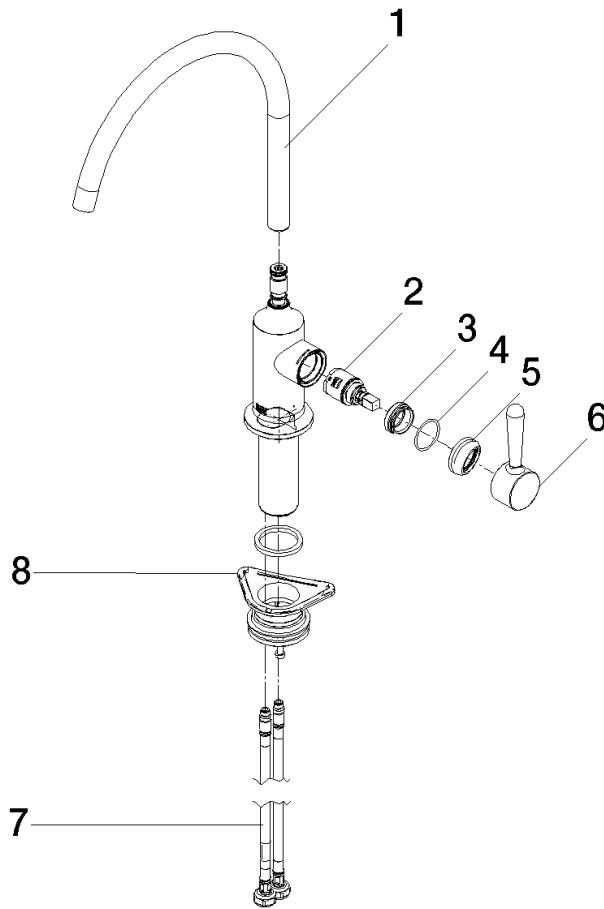

33 816 809

- 241mm projection
- pivotable spout 360°
- air-enriched flow
- max. flow 7 l/min at 3 bar flow pressure
- lead-free
- This product can help a building meet the requirements of Green Building Rating Systems, e.g. LEED®, BREEAM®, DGNB

Recommended miscellaneous

VAIA Dispenser with rosette - Chrome 82 434 809-00

33 816 809

Flow rate chart

Certificates

LGA_29299.

33 816 809

Spare parts list

No.	Item Number	Name	Quantity used	Delivery time
1	90 28 22 396 00-00	spout	1	10
2	90 15 05 042 00 90	cartridge	1	2
3	09 24 04 266 90	nut	1	2
4	09 14 10 091 90	seal	1	2
5	90 28 30 052 00-00	cover	1	10
6	90 20 80 050 00-00	handle	1	10
7	04 30 04 100 00 90	hose	2	2
8	04 23 10 044 08 90	fixing set	1	2