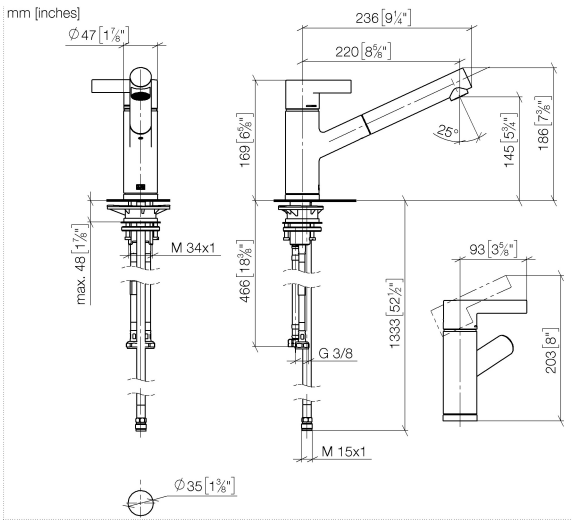

33 840 760

- 220mm projection
- pivotable spout 130°
- air-enriched flow
- height of mixer 167 mm
- height up to aerator 145 mm
- hole diameter 35 mm
- fabric braided hose 1500 mm
- max. flow 8 l/min at 3 bar flow pressure
- lead-free
- This product can help a building meet the requirements of Green Building Rating Systems, e.g. LEED®, BREEAM®, DGNB

33 840 760

**Flow rate chart**

**Certificates**

ETA\_20612.

GDV\_0400282.

LGA\_19871.

Belgaqua\_22\_277\_2  
7\_3.

33 840 760

Parts for other finishes can be found here: [Chrome](#)

33 840 760

Spare parts list

No.	Item Number	Name	Quantity used	Delivery time
1	09 20 76 001-99	handle	1	30
2	90 31 20 109 00 90	plug	1	2
3	90 31 11 030 00 90	pin	1	2
4	09 28 30 012-99	cover	1	30
5	09 14 10 102 90	seal	1	2
6	09 24 04 270 90	nut	1	2
7	09 14 10 031 90	seal	1	2
8	90 28 10 148 00 90	accessories	1	2
9	90 15 05 064 00 90	cartridge	1	2
10	09 19 76 001-99	sleeve	1	30
11	09 18 40 099 90	sleeve	1	2
12	90 30 02 062 00-99	hose	1	30
13	09 23 01 039 90	sieve	1	2
14	04 12 11 106 00-99	shower	1	30
15	09 14 10 001 90	seal	1	2
16	09 30 30 113 20 90	screw	1	2
17	09 14 15 029 90	ring	2	2
18	09 28 10 144 90	ring	1	2
19	09 14 10 034 90	seal	1	2
20	09 27 76 001-99	rosette	1	30
21	04 30 04 100 00 90	hose	2	2
22	04 23 10 044 02 90	fixing set	1	2
23	09 18 40 090 90	sleeve	1	2
24	04 30 04 029 00 90	hose	1	2
25	04 21 50 005 00 90	accessories	1	2
26	09 23 01 131 90	back-flow preventer	1	2
27	90 14 20 019 00 90	seal	1	2
28	90 30 09 031 00 90	key	1	2