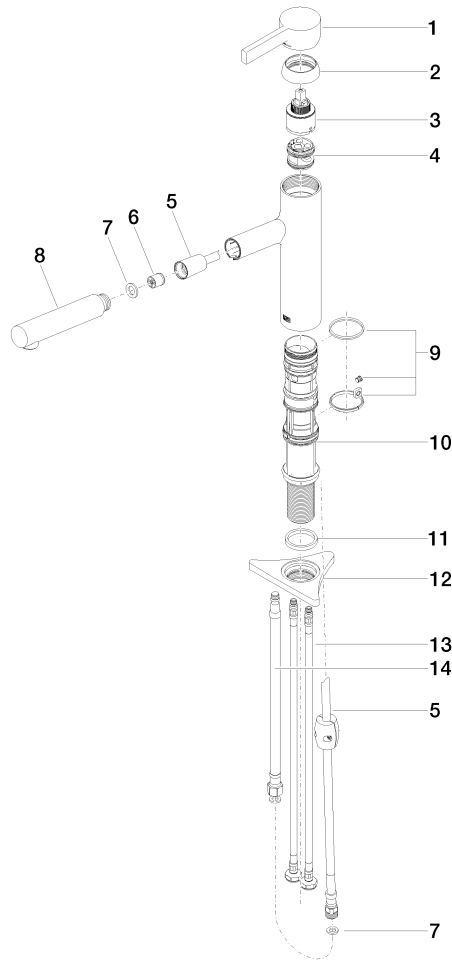

DORNBACHT LYV Single-lever mixer Pull-out - Soft Black

33 845 110

- 237mm projection
- pivotable spout 120°
- air-enriched flow and spray flow
- fabric braided hose 1500 mm
- max. flow 8.8 l/min at 3 bar flow pressure

Intrinsic protection against back flow.

	Soft Black	33 845 110-69
	Chrome	33 845 110-00
	Brushed Nickel	33 845 110-70

DORNBRAUCHT LYV Single-lever mixer Pull-out - Soft Black

33 845 110

Flow rate chart

Certificates

Belgaqua_23-012- ACS_23 ACC NY AbP_10068.
27_3. 085.

DORNBRAUCH LYV Single-lever mixer Pull-out - Soft Black

33 845 110

Parts for other finishes can be found here: [Chrome](#)

Spare parts list

No.	Item Number	Name	Quantity used	Delivery time
1	90 20 81 001 00-69	handle	1	2
2	90 28 30 010 00-69	cover	1	2
3	90 15 05 067 00 90	cartridge	1	2
4	90 18 40 227 00 90	insert	1	2
5	90 30 02 101 00 90	hose	1	2
6	90 23 01 051 00 90	flow reducer	1	2
7	90 14 05 081 00 90	seal	1	2
8	90 12 11 180 00-69	shower	1	2
9	90 14 15 062 00 90	gasket kit	1	2
10	90 30 01 211 00 90	shaft	1	2
11	90 14 05 080 00 90	seal	1	2
12	90 23 10 003 00 90	fixing set	1	2
13	04 30 04 100 00 90	hose	2	2
14	90 30 04 110 00 90	hose	1	2