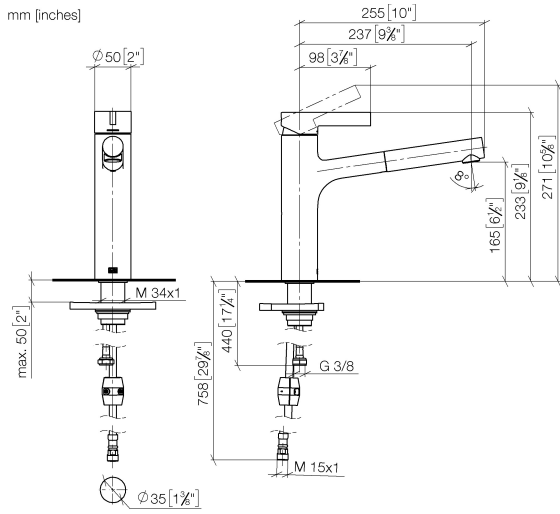

DORNBACHT LYV Single-lever mixer Pull-out - Soft Black

33 845 110

- 237mm projection
- pivotable spout 120°
- air-enriched flow and spray flow
- fabric braided hose 1500 mm
- max. flow 8.8 l/min at 3 bar flow pressure

Intrinsic protection against back flow.

	Soft Black	33 845 110-69
	Chrome	33 845 110-00
	Brushed Nickel	33 845 110-70

DORNBRAUCHT LYV Single-lever mixer Pull-out - Soft Black

33 845 110

Flow rate chart

Certificates

Belgaqua_23-012- ACS_23 ACC NY AbP_10068.
27_3. 085.

DORNBRAUCH LYV Single-lever mixer Pull-out - Soft Black

33 845 110

Parts for other finishes can be found here: [Chrome](#)

Spare parts list

No.	Item Number	Name	Quantity used	Delivery time
1	90 20 81 001 00-69	handle	1	2
2	90 28 30 010 00-69	cover	1	2
3	90 15 05 067 00 90	cartridge	1	2
4	90 18 40 227 00 90	insert	1	2
5	90 30 02 101 00 90	hose	1	2
6	90 23 01 051 00 90	flow reducer	1	2
7	90 14 05 081 00 90	seal	1	2
8	90 12 11 180 00-69	shower	1	2
9	90 14 15 062 00 90	gasket kit	1	2
10	90 30 01 211 00 90	shaft	1	2
11	90 14 05 080 00 90	seal	1	2
12	90 23 10 003 00 90	fixing set	1	2
13	04 30 04 100 00 90	hose	2	2
14	90 30 04 110 00 90	hose	1	2