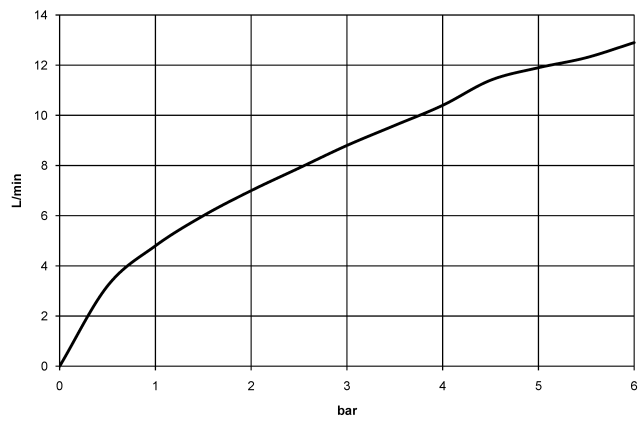

DORNBACHT LYV Single-lever mixer Pull-out - Soft Black

33 845 110

- 237mm projection
- pivotable spout 120°
- air-enriched flow and spray flow
- fabric braided hose 1500 mm
- max. flow 8.8 l/min at 3 bar flow pressure

Intrinsic protection against back flow.

	Soft Black	33 845 110-69
	Chrome	33 845 110-00
	Brushed Nickel	33 845 110-70

DORNBRAUCHT LYV Single-lever mixer Pull-out - Soft Black

33 845 110

Flow rate chart

Certificates