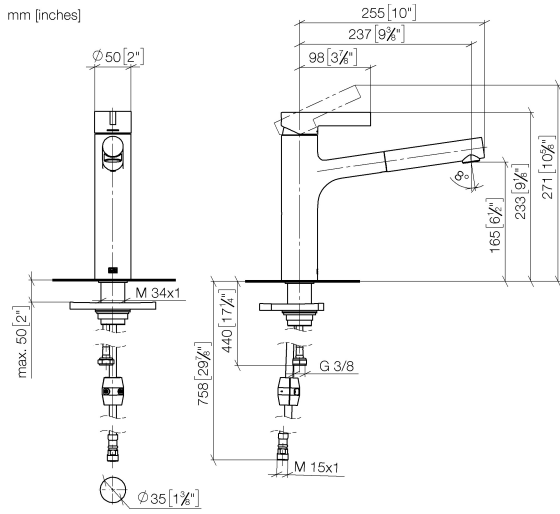

DORNBACHT LYV Single-lever mixer Pull-out - Brushed Nickel

33 845 110

- 237mm projection
- pivotable spout 120°
- air-enriched flow and spray flow
- fabric braided hose 1500 mm
- max. flow 8.8 l/min at 3 bar flow pressure

Intrinsic protection against back flow.

	Brushed Nickel	33 845 110-70
	Chrome	33 845 110-00
	Soft Black	33 845 110-69

DORNBRACHT LYV Single-lever mixer Pull-out - Brushed Nickel

33 845 110

Flow rate chart

Certificates

Belgaqua_23-012- ACS_23 ACC NY AbP_10068.
27_3. 085.

DORNBRAUCH LYV Single-lever mixer Pull-out - Brushed Nickel

33 845 110

Parts for other finishes can be found here: [Chrome](#)

Spare parts list

No.	Item Number	Name	Quantity used	Delivery time
1	90 20 81 001 00-70	handle	1	2
2	90 28 30 010 00-70	cover	1	2
3	90 15 05 067 00 90	cartridge	1	2
4	90 18 40 227 00 90	insert	1	2
5	90 30 02 101 00 90	hose	1	2
6	90 23 01 051 00 90	flow reducer	1	2
7	90 14 05 081 00 90	seal	1	2
8	90 12 11 180 00-70	shower	1	2
9	90 14 15 062 00 90	gasket kit	1	2
10	90 30 01 211 00 90	shaft	1	2
11	90 14 05 080 00 90	seal	1	2
12	90 23 10 003 00 90	fixing set	1	2
13	04 30 04 100 00 90	hose	2	2
14	90 30 04 110 00 90	hose	1	2