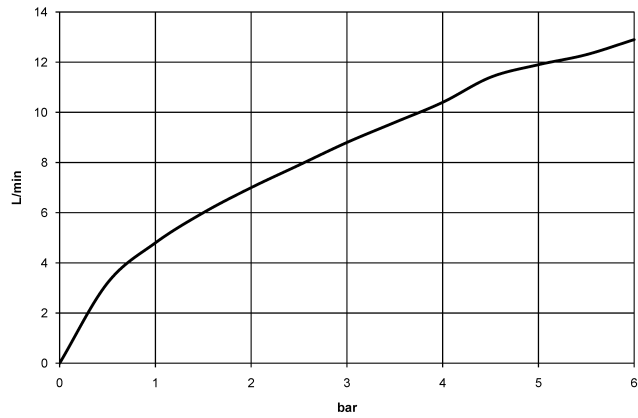

DORNBACHT LYV Single-lever mixer Pull-out - Brushed Nickel

33 845 110

- 237mm projection
- pivotable spout 120°
- air-enriched flow and spray flow
- fabric braided hose 1500 mm
- max. flow 8.8 l/min at 3 bar flow pressure

Intrinsic protection against back flow.

	Brushed Nickel	33 845 110-70
	Chrome	33 845 110-00
	Soft Black	33 845 110-69

DORNBRACHT LYV Single-lever mixer Pull-out - Brushed Nickel

33 845 110

Flow rate chart