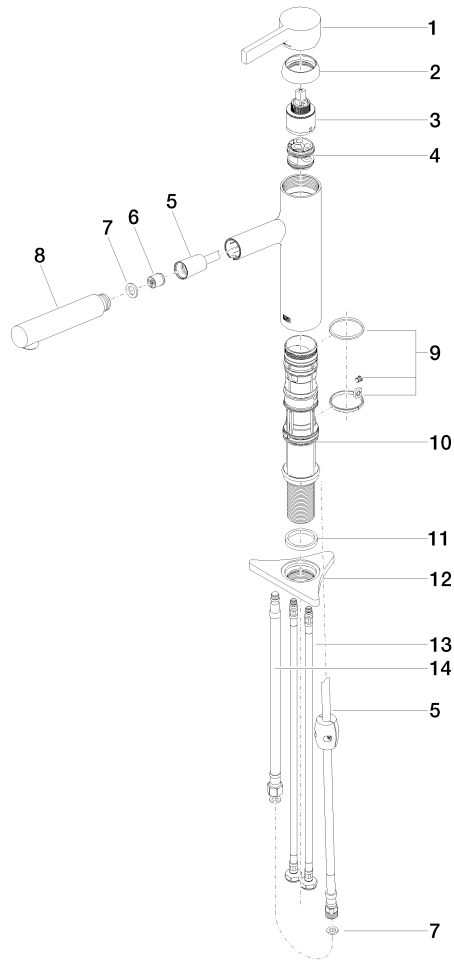

DORNBACHT LYV Single-lever mixer Pull-out - Brushed Nickel

33 845 110

- 237mm projection
- pivotable spout 120°
- air-enriched flow and spray flow
- fabric braided hose 1500 mm
- max. flow 8.8 l/min at 3 bar flow pressure

Intrinsic protection against back flow.

	Brushed Nickel	33 845 110-70
	Chrome	33 845 110-00
	Soft Black	33 845 110-69

DORNBRACHT LYV Single-lever mixer Pull-out - Brushed Nickel

33 845 110

Flow rate chart

Certificates

Belgaqua_23-012- ACS_23 ACC NY AbP_10068.
27_3. 085.

DORNBRAUCH LYV Single-lever mixer Pull-out - Brushed Nickel

33 845 110

Parts for other finishes can be found here: [Chrome](#)

Spare parts list

No.	Item Number	Name	Quantity used	Delivery time
1	90 20 81 001 00-70	handle	1	2
2	90 28 30 010 00-70	cover	1	2
3	90 15 05 067 00 90	cartridge	1	2
4	90 18 40 227 00 90	insert	1	2
5	90 30 02 101 00 90	hose	1	2
6	90 23 01 051 00 90	flow reducer	1	2
7	90 14 05 081 00 90	seal	1	2
8	90 12 11 180 00-70	shower	1	2
9	90 14 15 062 00 90	gasket kit	1	2
10	90 30 01 211 00 90	shaft	1	2
11	90 14 05 080 00 90	seal	1	2
12	90 23 10 003 00 90	fixing set	1	2
13	04 30 04 100 00 90	hose	2	2
14	90 30 04 110 00 90	hose	1	2