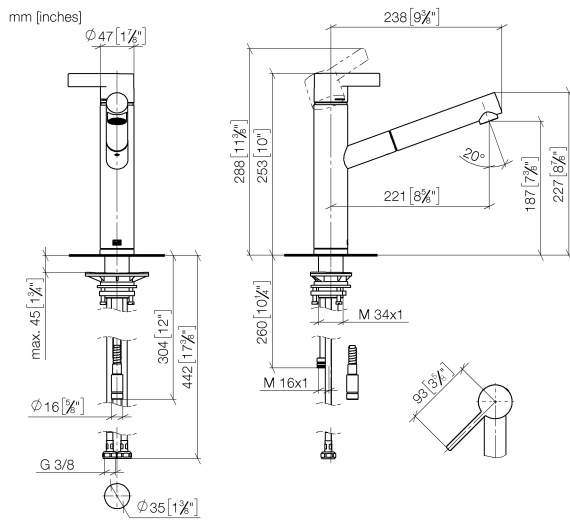

33 845 760

Flow rate chart

Certificates

LGA_28655.   Belgaqua_21-027-   GDV_0400282.
27_3.