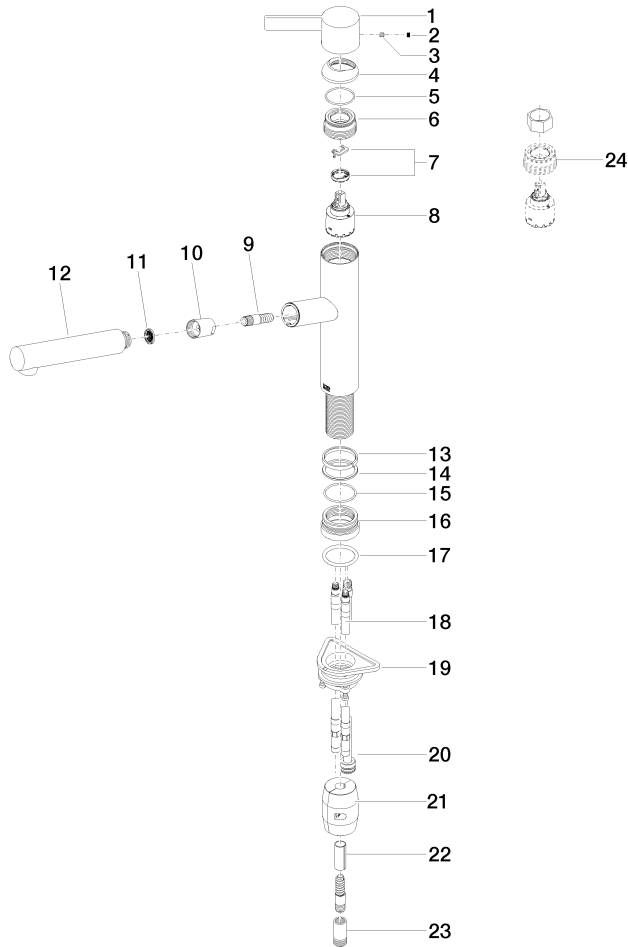

33 845 760

- 220mm projection
- pivotable spout 130°
- air-enriched flow
- height of mixer 288 mm
- height up to aerator 187 mm
- hole diameter 35 mm
- 1600mm metal shower hose
- max. flow 10 l/min at 3 bar flow pressure
- lead-free
- This product can help a building meet the requirements of Green Building Rating Systems, e.g. LEED®, BREEAM®, DGNB

Intrinsic protection against back flow.

	Platinum	33 845 760-08
	Chrome	33 845 760-00
	Brushed Platinum	33 845 760-06
	Dark Chrome	33 845 760-19
	Brushed Durabronze (23kt Gold)	33 845 760-28
	Brushed Champagne (22kt Gold)	33 845 760-46
	Champagne (22kt Gold)	33 845 760-47
	Brushed Chrome	33 845 760-93
	Brushed Dark Platinum	33 845 760-99

**Recommended miscellaneous**

**Strainer waste with control handle - Platinum** 10 712 970-08

**Recommended miscellaneous**

**Dispenser without rosette - Platinum** 82 424 970-08

33 845 760

**Flow rate chart**

**Certificates**

LGA\_28655.      Belgaqua\_21-027-      GDV\_0400282.  
27\_3.

33 845 760

Parts for other  
finishes can be found  
here: [Chrome](#)

33 845 760

Spare parts list

No.	Item Number	Name	Quantity used	Delivery time
1	09 20 76 001-08	handle	1	40
2	90 31 20 109 00 90	plug	1	2
3	90 31 11 030 00 90	pin	1	2
4	09 28 30 012-08	cover	1	40
5	09 14 10 102 90	seal	1	2
6	09 24 04 270 90	nut	1	2
7	90 28 10 148 00 90	accessories	1	2
8	90 15 05 064 00 90	cartridge	1	2
9	04 30 02 121 00-85	hose	1	30
10	90 24 03 255 00-08	sleeve	1	40
11	09 23 01 039 90	sieve	1	2
12	04 12 11 106 00-08	shower	1	40
13	09 14 15 029 90	ring	1	2
14	09 28 10 144 90	ring	1	2
15	09 14 10 034 90	seal	1	2
16	09 27 76 001-08	rosette	1	40
17	09 14 10 036 90	seal	1	2
18	04 30 04 098 00 90	hose	2	60
19	04 30 11 040 00 90	fixing set	1	2
20	04 28 20 067 00 90	pipe	1	2
21	04 21 50 010 00 90	accessories	1	2
22	09 30 03 038 90	hose	1	2
23	90 24 03 253 00 90	adaptor	1	2
24	90 30 09 031 00 90	key	1	2