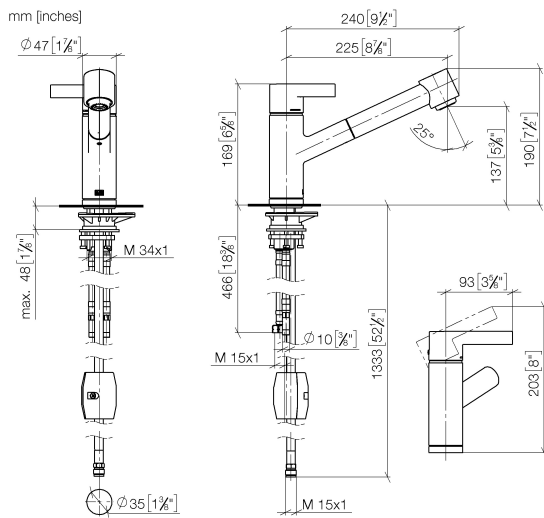

33 870 760

Flow rate chart

Certificates

ETA_20612.

LGA_19873.

GDV_0400277.

Belgaqua_22_277_2
7_3.