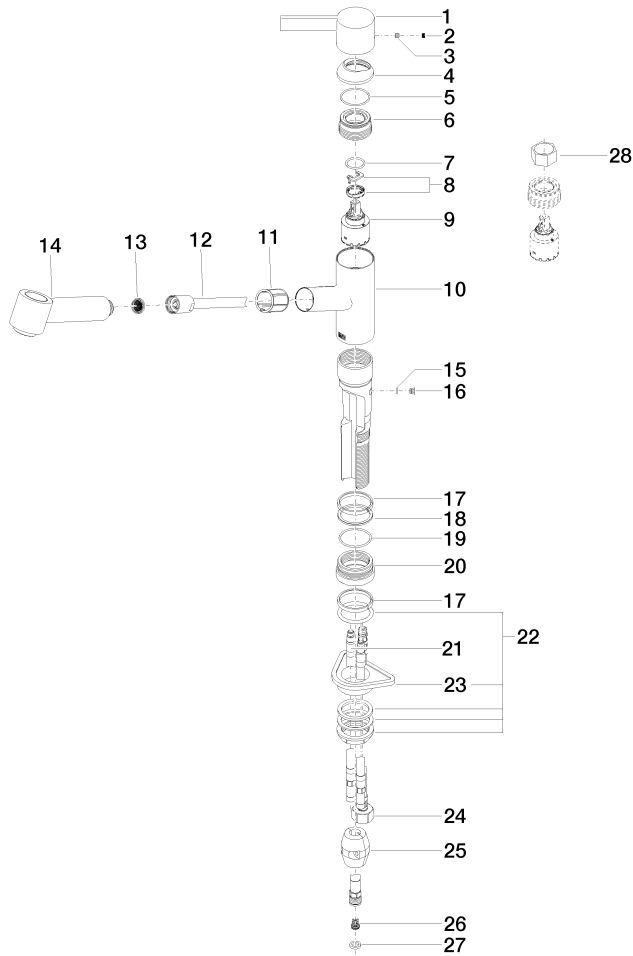

33 870 760

- 225mm projection
- pivotable spout 130°
- air-enriched flow and spray flow
- height of mixer 167 mm
- height up to aerator 137 mm
- hole diameter 35 mm
- fabric braided hose 1500 mm
- max. flow 8.3 l/min at 3 bar flow pressure
- lead-free
- This product can help a building meet the requirements of Green Building Rating Systems, e.g. LEED®, BREEAM®, DGNB

**Recommended miscellaneous**

**Strainer waste with control handle - Platinum** 10 712 970-08

**Recommended miscellaneous**

**Dispenser without rosette - Platinum** 82 424 970-08

33 870 760

**Flow rate chart**

**Certificates**

ETA\_20612.

LGA\_19873.

GDV\_0400277.

Belgaqua\_22\_277\_2  
7\_3.

33 870 760

Parts for other finishes can be found here: [Chrome](#)

33 870 760

Spare parts list

No.	Item Number	Name	Quantity used	Delivery time
1	09 20 76 001-08	handle	1	40
2	90 31 20 109 00 90	plug	1	2
3	90 31 11 030 00 90	pin	1	2
4	09 28 30 012-08	cover	1	40
5	09 14 10 102 90	seal	1	2
6	09 24 04 270 90	nut	1	2
7	09 14 10 031 90	seal	1	2
8	90 28 10 148 00 90	accessories	1	2
9	90 15 05 064 00 90	cartridge	1	2
10	09 19 76 001-08	sleeve	1	40
11	09 18 40 099 90	sleeve	1	2
12	90 30 02 062 00-08	hose	1	40
13	09 23 01 039 90	sieve	1	2
14	90 12 11 098 00-08	shower	1	40
15	09 14 10 001 90	seal	1	2
16	09 30 30 113 20 90	screw	1	2
17	09 14 15 029 90	ring	2	2
18	09 28 10 144 90	ring	1	2
19	09 14 10 034 90	seal	1	2
20	09 27 76 001-08	rosette	1	40
21	04 30 04 018 00 90	hose	2	60
22	04 23 10 044 02 90	fixing set	1	2
23	09 18 40 090 90	sleeve	1	2
24	04 30 04 029 00 90	hose	1	2
25	04 21 50 005 00 90	accessories	1	2
26	09 23 01 131 90	back-flow preventer	1	2
27	90 14 20 019 00 90	seal	1	2
28	90 30 09 031 00 90	key	1	2