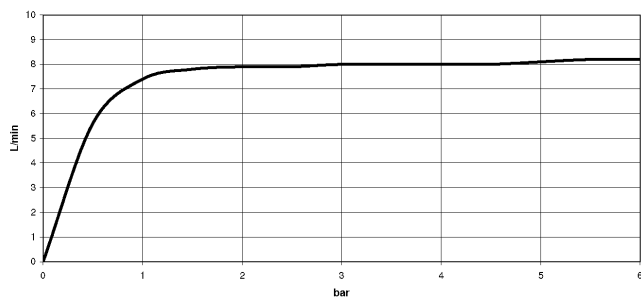

ELIO Single-lever mixer Pull-out with spray function - Brushed Durabron (23kt Gold)

ELIO

33 870 790

- 235mm projection
 - pivotable spout 360°
 - air-enriched flow and spray flow
 - height of mixer 342 mm
 - height up to aerator 292 mm
 - hole diameter 35 mm
 - fabric braided hose 1500 mm
 - max. flow 8 l/min at 3 bar flow pressure
 - lead-free
 - This product can help a building meet the requirements of Green Building Rating Systems, e.g. LEED®, BREEAM®, DGNB
- Intrinsic protection against back flow.

mm [inches]

Flow rate chart

Certificates

LGA_18252.

Belgaqua_21-379-
27_3.

GDV_0400277.

33 870 790
Parts for other finishes can be found here: [Chrome](#)

Spare parts list