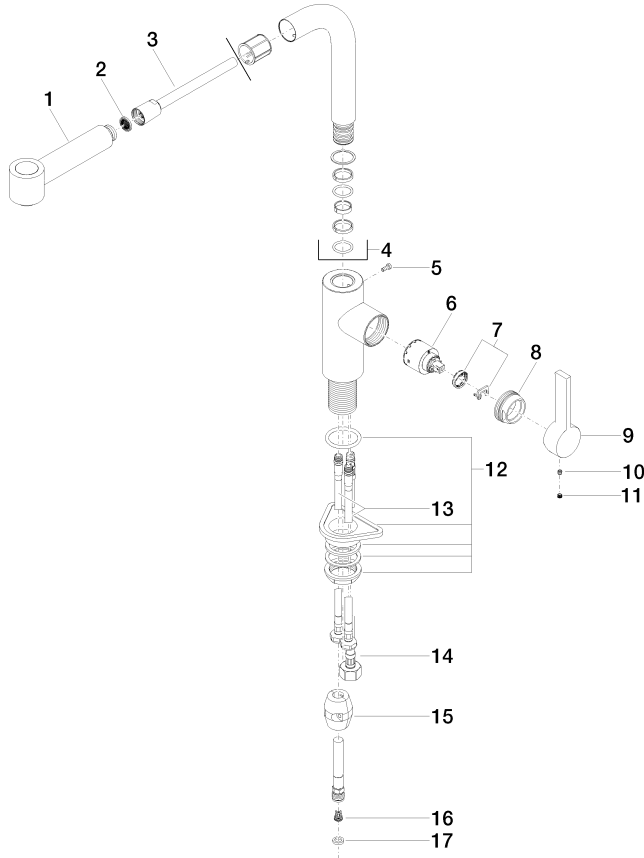

ELIO Single-lever mixer Pull-out with spray function - Brushed Durabron (23kt Gold)

ELIO

33 870 790

- 235mm projection
 - pivotable spout 360°
 - air-enriched flow and spray flow
 - height of mixer 342 mm
 - height up to aerator 292 mm
 - hole diameter 35 mm
 - fabric braided hose 1500 mm
 - max. flow 8 l/min at 3 bar flow pressure
 - lead-free
 - This product can help a building meet the requirements of Green Building Rating Systems, e.g. LEED®, BREEAM®, DGNB
- Intrinsic protection against back flow.

mm [inches]

Flow rate chart

Certificates

LGA_18252.

Belgaqua_21-379-
27_3.

GDV_0400277.

33 870 790
Parts for other finishes can be found here: [Chrome](#)

Spare parts list

No.	Item Number	Name	Quantity used	Delivery time
1	90 12 11 098 00-28	shower	1	20
2	09 23 01 039 90	sieve	1	2
3	90 30 02 062 00-28	hose	1	20
4	90 28 22 186 00-28	spout	1	20
5	09 30 30 054 90	screw	1	2
6	90 15 05 061 00 90	cartridge	1	60
7	90 28 10 148 00 90	accessories	1	2
8	09 24 04 141-28	nut	1	20
9	09 20 79 040-28	handle	1	20
10	90 31 11 030 00 90	pin	1	2
11	90 31 20 109 00 90	plug	1	2
12	04 23 10 044 02 90	fixing set	1	2
13	04 30 04 104 00 90	hose	2	2
14	04 30 04 029 00 90	hose	1	2
15	04 21 50 005 00 90	accessories	1	2
16	09 23 01 131 90	back-flow preventer	1	2
17	90 14 20 019 00 90	seal	1	2