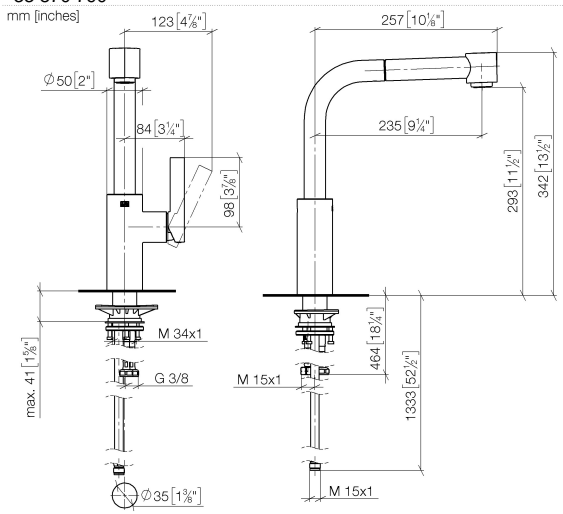

ELIO Single-lever mixer Pull-out with spray function - Brushed Durabron (23kt Gold)

ELIO

33 870 790

- 235mm projection
 - pivotable spout 360°
 - air-enriched flow and spray flow
 - height of mixer 342 mm
 - height up to aerator 292 mm
 - hole diameter 35 mm
 - fabric braided hose 1500 mm
 - max. flow 8 l/min at 3 bar flow pressure
 - lead-free
 - This product can help a building meet the requirements of Green Building Rating Systems, e.g. LEED®, BREEAM®, DGNB
- Intrinsic protection against back flow.

mm [inches]

Flow rate chart

Certificates

LGA_18252.

Belgaqua_21-379-
27_3.

GDV_0400277.

33 870 790
Parts for other finishes can be found here: [Chrome](#)

Spare parts list

No.	Item Number	Name	Quantity used	Delivery time
1	90 12 11 098 00-28	shower	1	20
2	09 23 01 039 90	sieve	1	2
3	90 30 02 062 00-28	hose	1	20
4	90 28 22 186 00-28	spout	1	20
5	09 30 30 054 90	screw	1	2
6	90 15 05 061 00 90	cartridge	1	60
7	90 28 10 148 00 90	accessories	1	2
8	09 24 04 141-28	nut	1	20
9	09 20 79 040-28	handle	1	20
10	90 31 11 030 00 90	pin	1	2
11	90 31 20 109 00 90	plug	1	2
12	04 23 10 044 02 90	fixing set	1	2
13	04 30 04 104 00 90	hose	2	2
14	04 30 04 029 00 90	hose	1	2
15	04 21 50 005 00 90	accessories	1	2
16	09 23 01 131 90	back-flow preventer	1	2
17	90 14 20 019 00 90	seal	1	2