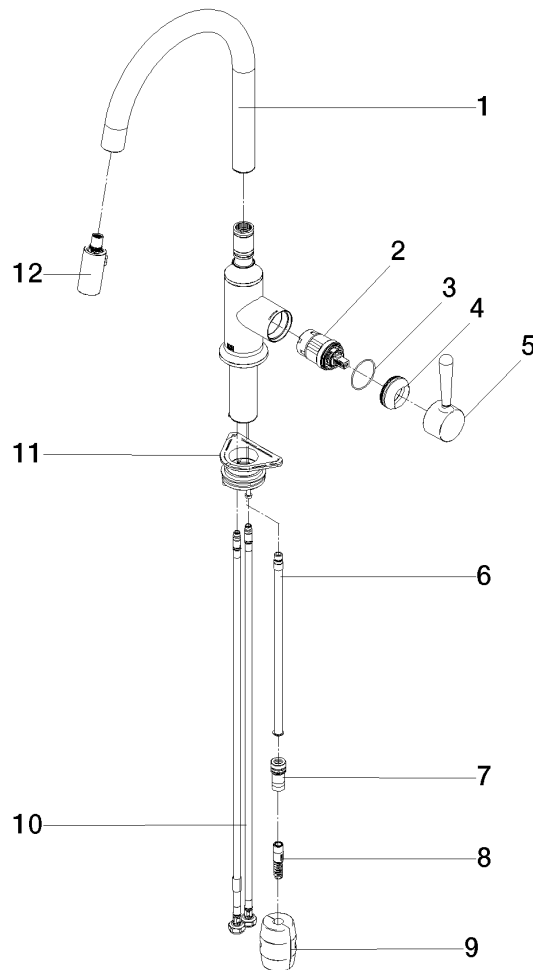

33 870 809

- 240mm projection
- pivotable spout 360°
- Optional swivel limiter available with swivel limiter set 12 823 970 90
- air-enriched flow and spray flow
- 1800 mm metal shower hose
- sprayface with anti-scaling system
- max. flow 8 l/min at 3 bar flow pressure
- lead-free
- This product can help a building meet the requirements of Green Building Rating Systems, e.g. LEED®, BREEAM®, DGNB

Recommended miscellaneous

Swivel limitation set -

12 823 970 90

Recommended miscellaneous

VAIA Dispenser with rosette - Platinum

82 434 809-08

33 870 809

Flow rate chart

Certificates

LGA_28657.

Belgaqua_24-005-
27_3.

33 870 809

Spare parts list

No.	Item Number	Name	Quantity used	Delivery time
1	90 28 22 397 00-08	spout	1	40
2	90 15 05 064 05 90	cartridge	1	2
3	09 14 10 190 90	seal	1	2
4	09 28 30 030-08	cover	1	40
5	90 20 80 052 00-08	handle	1	40
6	04 28 20 067 00 90	pipe	1	2
7	90 24 03 253 00 90	adaptor	1	2
8	04 30 02 120 00-85	hose	1	30
9	04 21 50 010 00 90	accessories	1	2
10	04 30 04 101 00 90	hose	2	2
11	04 30 11 040 00 90	fixing set	1	2
12	90 18 40 317 00-08	shower	1	40