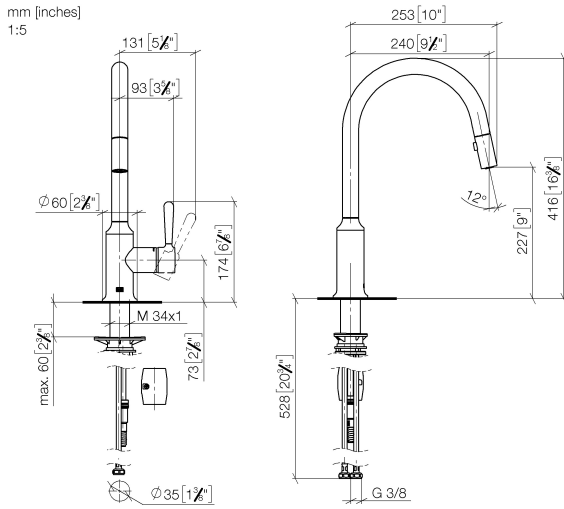

33 870 809

- 240mm projection
- pivotable spout 360°
- Optional swivel limiter available with swivel limiter set 12 823 970 90
- air-enriched flow and spray flow
- 1800 mm metal shower hose
- sprayface with anti-scaling system
- max. flow 8 l/min at 3 bar flow pressure
- lead-free
- This product can help a building meet the requirements of Green Building Rating Systems, e.g. LEED®, BREEAM®, DGNB

Recommended miscellaneous

Swivel limitation set -

12 823 970 90

Recommended miscellaneous

VAIA Dispenser with rosette - Platinum

82 434 809-08

33 870 809

Flow rate chart

Certificates

LGA_28657.

Belgaqua_24-005-
27_3.

33 870 809

Spare parts list

No.	Item Number	Name	Quantity used	Delivery time
1	90 28 22 397 00-08	spout	1	40
2	90 15 05 064 05 90	cartridge	1	2
3	09 14 10 190 90	seal	1	2
4	09 28 30 030-08	cover	1	40
5	90 20 80 052 00-08	handle	1	40
6	04 28 20 067 00 90	pipe	1	2
7	90 24 03 253 00 90	adaptor	1	2
8	04 30 02 120 00-85	hose	1	30
9	04 21 50 010 00 90	accessories	1	2
10	04 30 04 101 00 90	hose	2	2
11	04 30 11 040 00 90	fixing set	1	2
12	90 18 40 317 00-08	shower	1	40