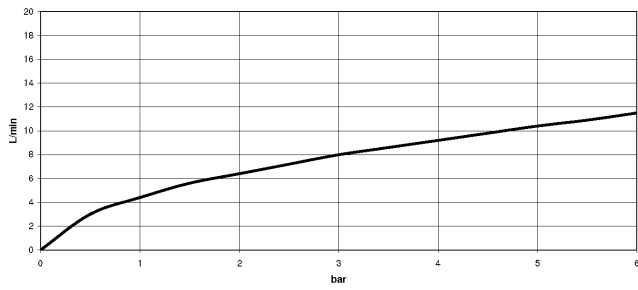

33 870 809

- 240mm projection
- pivotable spout 360°
- Optional swivel limiter available with swivel limiter set 12 823 970 90
- air-enriched flow and spray flow
- 1800 mm metal shower hose
- sprayface with anti-scaling system
- max. flow 8 l/min at 3 bar flow pressure
- lead-free
- This product can help a building meet the requirements of Green Building Rating Systems, e.g. LEED®, BREEAM®, DGNB

Recommended miscellaneous

Swivel limitation set -

12 823 970 90

Recommended miscellaneous

VAIA Dispenser with rosette - Platinum

82 434 809-08

33 870 809

Flow rate chart