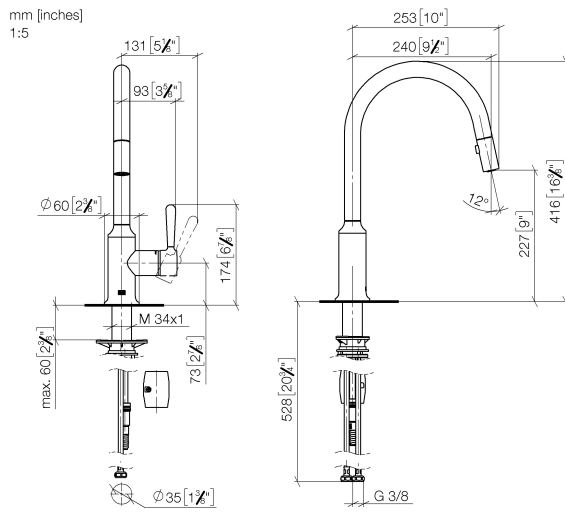

33 870 809

Flow rate chart

Certificates

LGA_28657.

Belgaqua_24-005-
27_3.