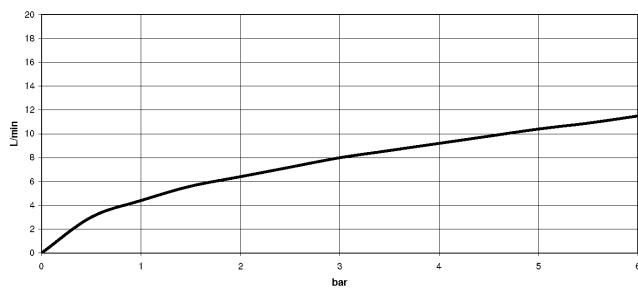

33 870 809

- 240mm projection
- pivotable spout 360°
- Optional swivel limiter available with swivel limiter set 12 823 970 90
- air-enriched flow and spray flow
- 1800 mm metal shower hose
- sprayface with anti-scaling system
- max. flow 8 l/min at 3 bar flow pressure
- lead-free
- This product can help a building meet the requirements of Green Building Rating Systems, e.g. LEED®, BREEAM®, DGNB

Recommended miscellaneous

Swivel limitation set -

12 823 970 90

Recommended miscellaneous

VAIA Dispenser with rosette - Durabronss (23kt Gold)

82 434 809-09

33 870 809

Flow rate chart