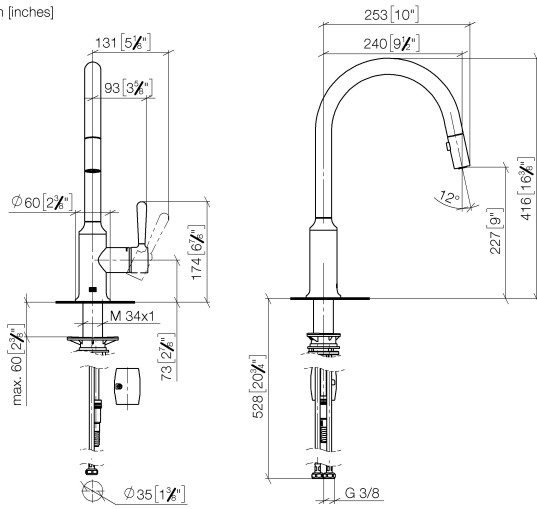

**VAIA Single-lever mixer Pull-down with spray function - Brushed Durabross (23kt Gold)**

VAIA

33 870 809

- 240mm projection
- pivotable spout 360°
- Optional swivel limiter available with swivel limiter set 12 823 970 90
- air-enriched flow and spray flow
- 1800 mm metal shower hose
- sprayface with anti-scaling system
- max. flow 8 l/min at 3 bar flow pressure
- lead-free
- This product can help a building meet the requirements of Green Building Rating Systems, e.g. LEED®, BREEAM®, DGNB

**Recommended miscellaneous**

**Swivel limitation set -**

12 823 970 90

**Recommended miscellaneous**

**VAIA Dispenser with rosette -  
Brushed Durabross (23kt Gold)**

82 434 809-28

33 870 809

mm [inches]

1:5

**Flow rate chart**

**Certificates**

LGA\_28657.

Belgaqua\_24-005-  
27\_3.

33 870 809

Spare parts list

No.	Item Number	Name	Quantity used	Delivery time
1	90 28 22 397 00-28	spout	1	20
2	90 15 05 064 05 90	cartridge	1	2
3	09 14 10 190 90	seal	1	2
4	09 28 30 030-28	cover	1	20
5	90 20 80 052 00-28	handle	1	20
6	04 28 20 067 00 90	pipe	1	2
7	90 24 03 253 00 90	adaptor	1	2
8	04 30 02 120 00-85	hose	1	30
9	04 21 50 010 00 90	accessories	1	2
10	04 30 04 101 00 90	hose	2	2
11	04 30 11 040 00 90	fixing set	1	2
12	90 18 40 317 00-28	shower	1	20