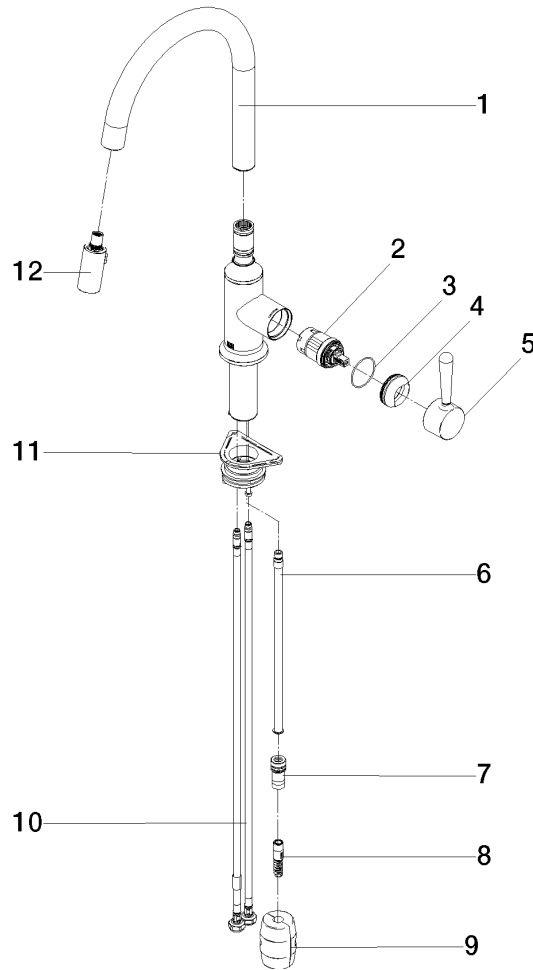

**VAIA Single-lever mixer Pull-down with spray function - Brushed Durabross (23kt Gold)**

VAIA

33 870 809

- 240mm projection
- pivotable spout 360°
- Optional swivel limiter available with swivel limiter set 12 823 970 90
- air-enriched flow and spray flow
- 1800 mm metal shower hose
- sprayface with anti-scaling system
- max. flow 8 l/min at 3 bar flow pressure
- lead-free
- This product can help a building meet the requirements of Green Building Rating Systems, e.g. LEED®, BREEAM®, DGNB

**Recommended miscellaneous**

**Swivel limitation set -**

12 823 970 90

**Recommended miscellaneous**

**VAIA Dispenser with rosette -  
Brushed Durabross (23kt Gold)**

82 434 809-28

33 870 809

mm [inches]

1:5

**Flow rate chart**

**Certificates**

LGA\_28657.

Belgaqua\_24-005-  
27\_3.

33 870 809

Spare parts list

No.	Item Number	Name	Quantity used	Delivery time
1	90 28 22 397 00-28	spout	1	20
2	90 15 05 064 05 90	cartridge	1	2
3	09 14 10 190 90	seal	1	2
4	09 28 30 030-28	cover	1	20
5	90 20 80 052 00-28	handle	1	20
6	04 28 20 067 00 90	pipe	1	2
7	90 24 03 253 00 90	adaptor	1	2
8	04 30 02 120 00-85	hose	1	30
9	04 21 50 010 00 90	accessories	1	2
10	04 30 04 101 00 90	hose	2	2
11	04 30 11 040 00 90	fixing set	1	2
12	90 18 40 317 00-28	shower	1	20