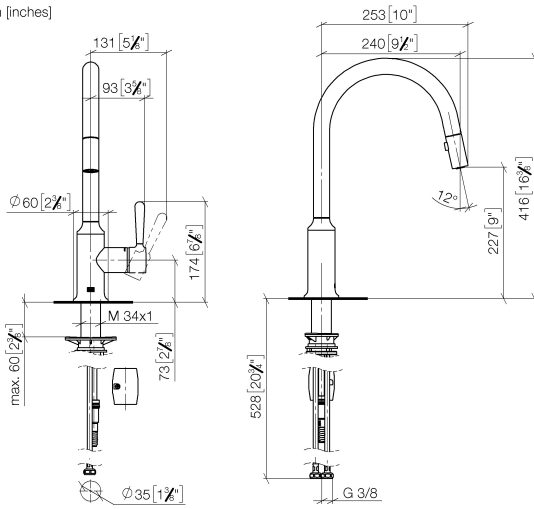

VAIA Single-lever mixer Pull-down with spray function - Brushed Champagne (22kt Gold)

VAIA

33 870 809

- 240mm projection
- pivotable spout 360°
- Optional swivel limiter available with swivel limiter set 12 823 970 90
- air-enriched flow and spray flow
- 1800 mm metal shower hose
- sprayface with anti-scaling system
- max. flow 8 l/min at 3 bar flow pressure
- lead-free
- This product can help a building meet the requirements of Green Building Rating Systems, e.g. LEED®, BREEAM®, DGNB

Recommended miscellaneous

Swivel limitation set -

12 823 970 90

Recommended miscellaneous

**VAIA Dispenser with rosette -
Brushed Champagne (22kt Gold)**

82 434 809-46

33 870 809

mm [inches]

1:5

Flow rate chart

Certificates

LGA_28657.

Belgaqua_24-005-
27_3.

33 870 809

Spare parts list

No.	Item Number	Name	Quantity used	Delivery time
1	90 28 22 397 00-46	spout	1	30
2	90 15 05 064 05 90	cartridge	1	2
3	09 14 10 190 90	seal	1	2
4	09 28 30 030-46	cover	1	60
5	90 20 80 052 00-46	handle	1	30
6	04 28 20 067 00 90	pipe	1	2
7	90 24 03 253 00 90	adaptor	1	2
8	04 30 02 120 00-85	hose	1	30
9	04 21 50 010 00 90	accessories	1	2
10	04 30 04 101 00 90	hose	2	2
11	04 30 11 040 00 90	fixing set	1	2
12	90 18 40 317 00-46	shower	1	30