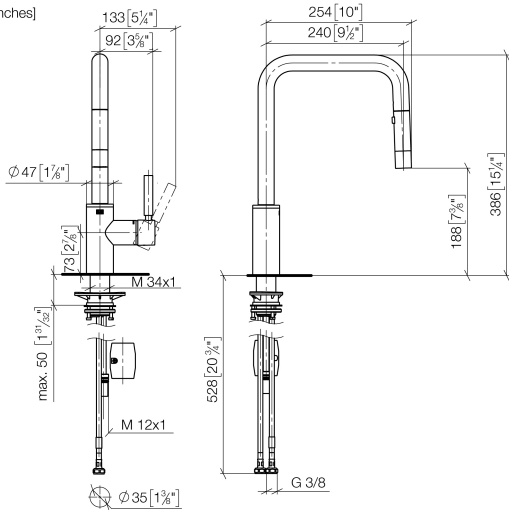

META SQUARE Single-lever mixer Pull-down with spray function - Brushed Platinum

META SQUARE

33 870 861

- 240mm projection
- pivotable spout 360°
- Optional swivel limiter available with swivel limiter set 12 823 970 90
- laminar and spray flow
- 1800 mm metal shower hose
- sprayface with anti-scaling system
- max. flow 10.4 l/min at 3 bar flow pressure
- lead-free
- This product can help a building meet the requirements of Green Building Rating Systems, e.g. LEED®, BREEAM®, DGNB

Recommended miscellaneous

Swivel limitation set -

12 823 970 90

Recommended miscellaneous

Strainer waste with control handle - Brushed Platinum

10 712 970-06

Recommended miscellaneous

Dispenser without rosette - Brushed Platinum

82 424 970-06

33 870 861

mm [inches]

1:5

Flow rate chart

Certificates

LGA_38641.

Belgaqua_24-005-
27_3.

33 870 861

Spare parts list

No.	Item Number	Name	Quantity used	Delivery time
1	90 12 11 148 00-06	shower	1	10
2	04 30 02 120 00-85	hose	1	30
3	90 28 22 308 00-06	spout	1	-
Spare part can no longer be ordered, please order the replacement item				
4	09 28 10 160 90	ring	2	2
5	09 18 40 186 90	sleeve	1	2
6	90 15 05 064 05 90	cartridge	1	2
7	09 14 10 190 90	seal	1	2
8	09 28 30 030-06	cover	1	10
9	90 20 66 027 00-06	handle	1	10
10	04 30 11 040 00 90	fixing set	1	2
11	09 20 93 056 90	insert	1	2
12	04 30 04 100 00 90	hose	2	2
13	04 28 20 067 00 90	pipe	1	2
14	90 24 03 253 00 90	adaptor	1	2
15	04 21 50 010 00 90	accessories	1	2