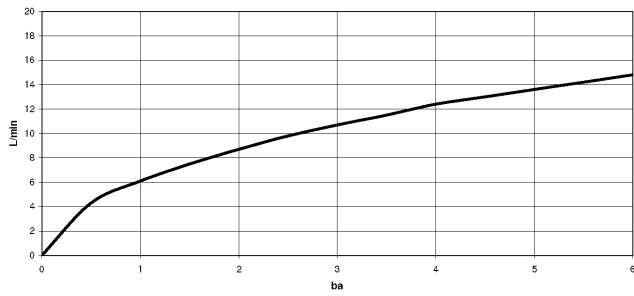

META SQUARE Single-lever mixer Pull-down with spray function - Brushed Platinum

META SQUARE

33 870 861

- 240mm projection
- pivotable spout 360°
- Optional swivel limiter available with swivel limiter set 12 823 970 90
- laminar and spray flow
- 1800 mm metal shower hose
- sprayface with anti-scaling system
- max. flow 10.4 l/min at 3 bar flow pressure
- lead-free
- This product can help a building meet the requirements of Green Building Rating Systems, e.g. LEED®, BREEAM®, DGNB

82 424 970-06

33 870 861

mm [inches]

1:5

Flow rate chart

Certificates

LGA_38641.

Belgaqua_24-005-
27_3.