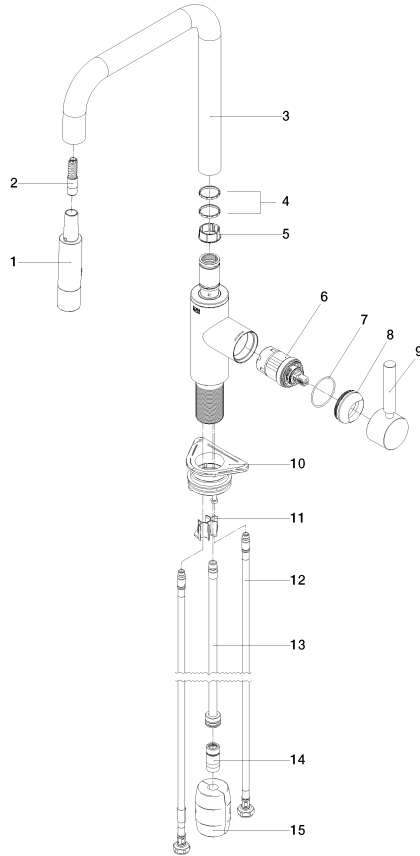

META SQUARE Single-lever mixer Pull-down with spray function - Brushed Platinum

META SQUARE

33 870 861

- 240mm projection
- pivotable spout 360°
- Optional swivel limiter available with swivel limiter set 12 823 970 90
- laminar and spray flow
- 1800 mm metal shower hose
- sprayface with anti-scaling system
- max. flow 10.4 l/min at 3 bar flow pressure
- lead-free
- This product can help a building meet the requirements of Green Building Rating Systems, e.g. LEED®, BREEAM®, DGNB

Recommended miscellaneous

Swivel limitation set -

12 823 970 90

Recommended miscellaneous

Strainer waste with control handle - Brushed Platinum

10 712 970-06

Recommended miscellaneous

Dispenser without rosette - Brushed Platinum

82 424 970-06

33 870 861

mm [inches]

1:5

Flow rate chart

Certificates

LGA_38641.

Belgaqua_24-005-
27_3.

33 870 861

Spare parts list

No.	Item Number	Name	Quantity used	Delivery time
1	90 12 11 148 00-06	shower	1	10
2	04 30 02 120 00-85	hose	1	30
3	90 28 22 308 00-06	spout	1	-
Spare part can no longer be ordered, please order the replacement item				
4	09 28 10 160 90	ring	2	2
5	09 18 40 186 90	sleeve	1	2
6	90 15 05 064 05 90	cartridge	1	2
7	09 14 10 190 90	seal	1	2
8	09 28 30 030-06	cover	1	10
9	90 20 66 027 00-06	handle	1	10
10	04 30 11 040 00 90	fixing set	1	2
11	09 20 93 056 90	insert	1	2
12	04 30 04 100 00 90	hose	2	2
13	04 28 20 067 00 90	pipe	1	2
14	90 24 03 253 00 90	adaptor	1	2
15	04 21 50 010 00 90	accessories	1	2