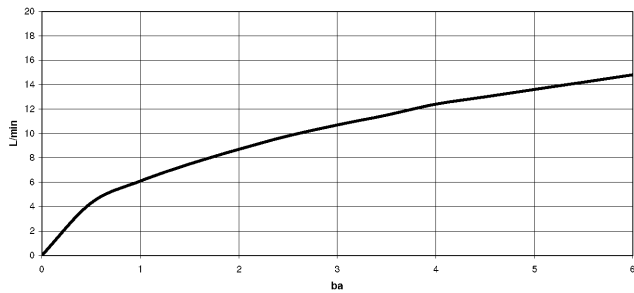

META SQUARE Single-lever mixer Pull-down with spray function - Brushed Durabron (23kt Gold)

META SQUARE

33 870 861

- 240mm projection
- pivotable spout 360°
- Optional swivel limiter available with swivel limiter set 12 823 970 90
- laminar and spray flow
- 1800 mm metal shower hose
- sprayface with anti-scaling system
- max. flow 10.4 l/min at 3 bar flow pressure
- lead-free
- This product can help a building meet the requirements of Green Building Rating Systems, e.g. LEED®, BREEAM®, DGNB

33 870 861

mm [inches]

1:5

Flow rate chart

Certificates

LGA_38641.

Belgaqua_24-005-27_3.

33 870 861