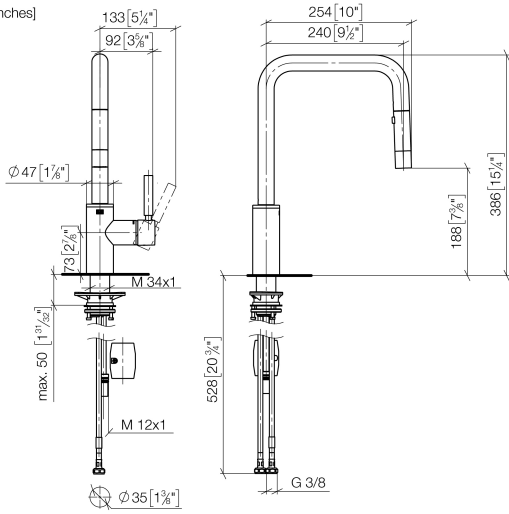

META SQUARE Single-lever mixer Pull-down with spray function - Brushed Durabron (23kt Gold)

META SQUARE

33 870 861

- 240mm projection
- pivotable spout 360°
- Optional swivel limiter available with swivel limiter set 12 823 970 90
- laminar and spray flow
- 1800 mm metal shower hose
- sprayface with anti-scaling system
- max. flow 10.4 l/min at 3 bar flow pressure
- lead-free
- This product can help a building meet the requirements of Green Building Rating Systems, e.g. LEED®, BREEAM®, DGNB

33 870 861

mm [inches]

1:5

Flow rate chart

Certificates

LGA_38641.

Belgaqua_24-005-27_3.

33 870 861

Spare parts list

No.	Item Number	Name	Quantity used	Delivery time
1	90 12 11 148 00-28	shower	1	20
2	04 30 02 120 00-85	hose	1	30
3	90 28 22 308 00-28	spout	1	-
Spare part can no longer be ordered, please order the replacement item				
4	09 28 10 160 90	ring	2	2
5	09 18 40 186 90	sleeve	1	2
6	90 15 05 064 05 90	cartridge	1	2
7	09 14 10 190 90	seal	1	2
8	09 28 30 030-28	cover	1	20
9	90 20 66 027 00-28	handle	1	20
10	04 30 11 040 00 90	fixing set	1	2
11	09 20 93 056 90	insert	1	2
12	04 30 04 100 00 90	hose	2	2
13	04 28 20 067 00 90	pipe	1	2
14	90 24 03 253 00 90	adaptor	1	2
15	04 21 50 010 00 90	accessories	1	2