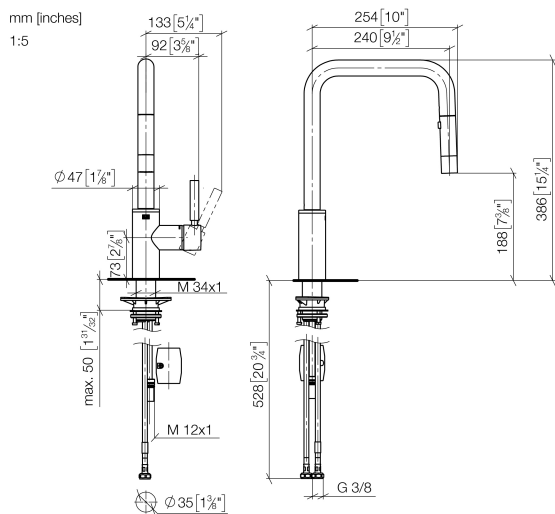

33 870 861

Flow rate chart

Certificates

LGA_38641.

Belgaqua_24-005-
27_3.