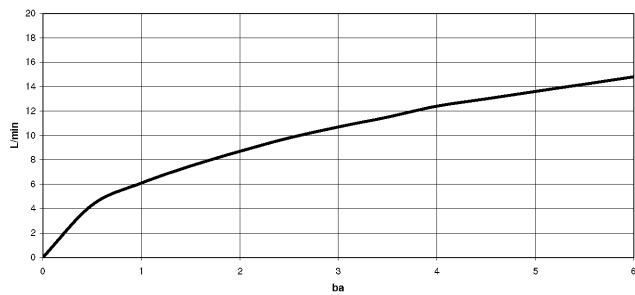

META SQUARE Single-lever mixer Pull-down with spray function - Brushed Champagne (22kt Gold)

META SQUARE

33 870 861

- 240mm projection
 - pivotable spout 360°
 - Optional swivel limiter available with swivel limiter set 12 823 970 90
 - laminar and spray flow
 - 1800 mm metal shower hose
 - sprayface with anti-scaling system
 - max. flow 10.4 l/min at 3 bar flow pressure
 - lead-free
 - This product can help a building meet the requirements of Green Building Rating Systems, e.g. LEED®, BREEAM®, DGNB
- Intrinsic protection against back flow.

META SQUARE Single-lever mixer Pull-down with spray function - Brushed Champagne (22kt Gold)

META SQUARE

33 870 861

mm [inches]

1:5

Flow rate chart

Codes & Standards

DIN 4109