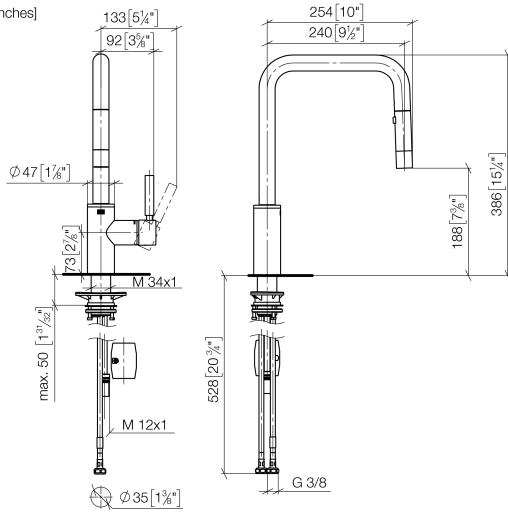

META SQUARE Single-lever mixer Pull-down with spray function - Brushed Champagne (22kt Gold)

META SQUARE

33 870 861

- 240mm projection
 - pivotable spout 360°
 - Optional swivel limiter available with swivel limiter set 12 823 970 90
 - laminar and spray flow
 - 1800 mm metal shower hose
 - sprayface with anti-scaling system
 - max. flow 10.4 l/min at 3 bar flow pressure
 - lead-free
 - This product can help a building meet the requirements of Green Building Rating Systems, e.g. LEED®, BREEAM®, DGNB
- Intrinsic protection against back flow.

META SQUARE Single-lever mixer Pull-down with spray function - Brushed Champagne (22kt Gold)

META SQUARE

33 870 861

mm [inches]

1:5

Flow rate chart

Codes & Standards

DIN 4109