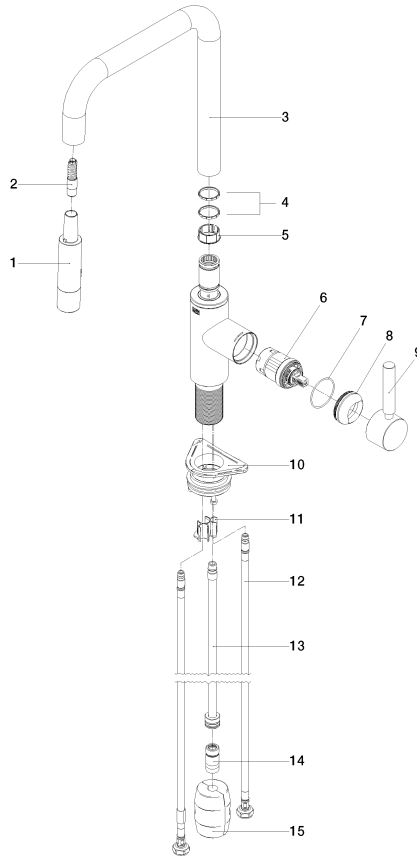

META SQUARE Single-lever mixer Pull-down with spray function - Brushed Champagne (22kt Gold)

META SQUARE

33 870 861

- 240mm projection
 - pivotable spout 360°
 - Optional swivel limiter available with swivel limiter set 12 823 970 90
 - laminar and spray flow
 - 1800 mm metal shower hose
 - sprayface with anti-scaling system
 - max. flow 10.4 l/min at 3 bar flow pressure
 - lead-free
 - This product can help a building meet the requirements of Green Building Rating Systems, e.g. LEED®, BREEAM®, DGNB
- Intrinsic protection against back flow.

META SQUARE Single-lever mixer Pull-down with spray function - Brushed Champagne (22kt Gold)

META SQUARE

33 870 861

mm [inches]

1:5

Flow rate chart

Codes & Standards

DIN 4109

META SQUARE Single-lever mixer Pull-down with spray function - Brushed Champagne (22kt Gold)

META SQUARE

33 870 861

Product version from 2/1/2023

**META SQUARE Single-lever mixer Pull-down with spray function - Brushed
Champagne (22kt Gold)**

META SQUARE

33 870 861

Spare parts list

Product version from 2/1/2023

No.	Item Number	Name	Quantity used	Delivery time
	90 12 11 148 00-46	shower	17	-

Spare part can no longer be ordered, please order the replacement item