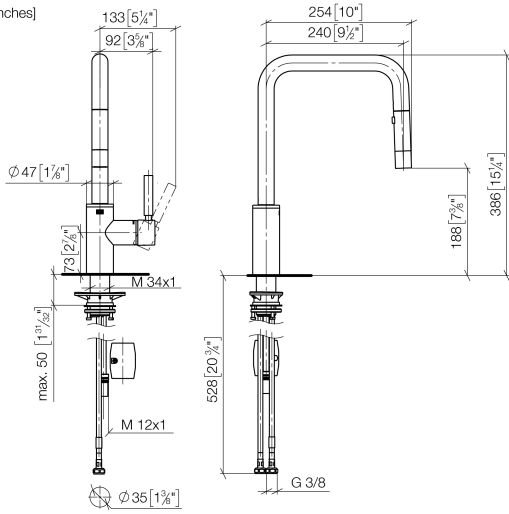

META SQUARE Single-lever mixer Pull-down with spray function - Champagne (22kt Gold) META SQUARE

33 870 861

- 240mm projection
- pivotable spout 360°
- Optional swivel limiter available with swivel limiter set 12 823 970 90
- laminar and spray flow
- 1800 mm metal shower hose
- sprayface with anti-scaling system
- max. flow 10.4 l/min at 3 bar flow pressure
- lead-free
- This product can help a building meet the requirements of Green Building Rating Systems, e.g. LEED®, BREEAM®, DGNB

10 712 970-47

META SQUARE Single-lever mixer Pull-down with spray function - Champagne META SQUARE (22kt Gold)

33 870 861

mm [inches]

1:5

Flow rate chart

Certificates

LGA_38641.

Belgaqua_24-005-27_3.

33 870 861

Spare parts list

| No. | Item Number | Name | Quantity used | Delivery time |
|--|--------------------|-------------|---------------|---------------|
| 1 | 90 12 11 148 00-47 | shower | 1 | - |
| Spare part can no longer be ordered, please order the replacement item | | | | |
| 2 | 04 30 02 120 00-85 | hose | 1 | 30 |
| 3 | 90 28 22 308 00-47 | spout | 1 | - |
| Spare part can no longer be ordered, please order the replacement item | | | | |
| 4 | 09 28 10 160 90 | ring | 2 | 2 |
| 5 | 09 18 40 186 90 | sleeve | 1 | 2 |
| 6 | 90 15 05 064 05 90 | cartridge | 1 | 2 |
| 7 | 09 14 10 190 90 | seal | 1 | 2 |
| 8 | 09 28 30 030-47 | cover | 1 | 60 |
| 9 | 90 20 66 027 00-47 | handle | 1 | 30 |
| 10 | 04 30 11 040 00 90 | fixing set | 1 | 2 |
| 11 | 09 20 93 056 90 | insert | 1 | 2 |
| 12 | 04 30 04 100 00 90 | hose | 2 | 2 |
| 13 | 04 28 20 067 00 90 | pipe | 1 | 2 |
| 14 | 90 24 03 253 00 90 | adaptor | 1 | 2 |
| 15 | 04 21 50 010 00 90 | accessories | 1 | 2 |