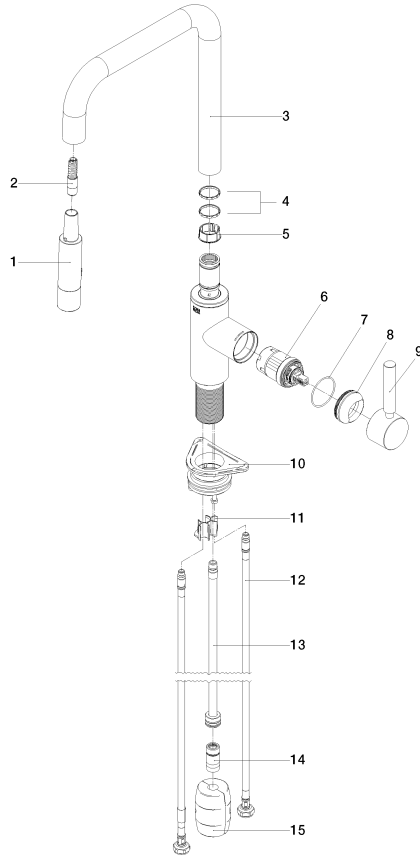

META SQUARE Single-lever mixer Pull-down with spray function - Champagne (22kt Gold) META SQUARE

33 870 861

- 240mm projection
- pivotable spout 360°
- Optional swivel limiter available with swivel limiter set 12 823 970 90
- laminar and spray flow
- 1800 mm metal shower hose
- sprayface with anti-scaling system
- max. flow 10.4 l/min at 3 bar flow pressure
- lead-free
- This product can help a building meet the requirements of Green Building Rating Systems, e.g. LEED®, BREEAM®, DGNB

10 712 970-47

META SQUARE Single-lever mixer Pull-down with spray function - Champagne META SQUARE (22kt Gold)

33 870 861

mm [inches]

1:5

Flow rate chart

Certificates

LGA_38641.

Belgaqua_24-005-27_3.

33 870 861

Spare parts list

| No. | Item Number | Name | Quantity used | Delivery time |
|--|--------------------|-------------|---------------|---------------|
| 1 | 90 12 11 148 00-47 | shower | 1 | - |
| Spare part can no longer be ordered, please order the replacement item | | | | |
| 2 | 04 30 02 120 00-85 | hose | 1 | 30 |
| 3 | 90 28 22 308 00-47 | spout | 1 | - |
| Spare part can no longer be ordered, please order the replacement item | | | | |
| 4 | 09 28 10 160 90 | ring | 2 | 2 |
| 5 | 09 18 40 186 90 | sleeve | 1 | 2 |
| 6 | 90 15 05 064 05 90 | cartridge | 1 | 2 |
| 7 | 09 14 10 190 90 | seal | 1 | 2 |
| 8 | 09 28 30 030-47 | cover | 1 | 60 |
| 9 | 90 20 66 027 00-47 | handle | 1 | 30 |
| 10 | 04 30 11 040 00 90 | fixing set | 1 | 2 |
| 11 | 09 20 93 056 90 | insert | 1 | 2 |
| 12 | 04 30 04 100 00 90 | hose | 2 | 2 |
| 13 | 04 28 20 067 00 90 | pipe | 1 | 2 |
| 14 | 90 24 03 253 00 90 | adaptor | 1 | 2 |
| 15 | 04 21 50 010 00 90 | accessories | 1 | 2 |