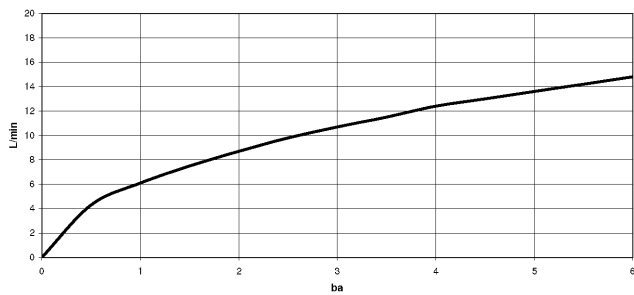

META SQUARE Single-lever mixer Pull-down with spray function - Champagne (22kt Gold) META SQUARE

33 870 861

- 240mm projection
- pivotable spout 360°
- Optional swivel limiter available with swivel limiter set 12 823 970 90
- laminar and spray flow
- 1800 mm metal shower hose
- sprayface with anti-scaling system
- max. flow 10.4 l/min at 3 bar flow pressure
- lead-free
- This product can help a building meet the requirements of Green Building Rating Systems, e.g. LEED®, BREEAM®, DGNB

10 712 970-47

META SQUARE Single-lever mixer Pull-down with spray function - Champagne META SQUARE (22kt Gold)

33 870 861

mm [inches]

1:5

Flow rate chart

Certificates

LGA_38641.