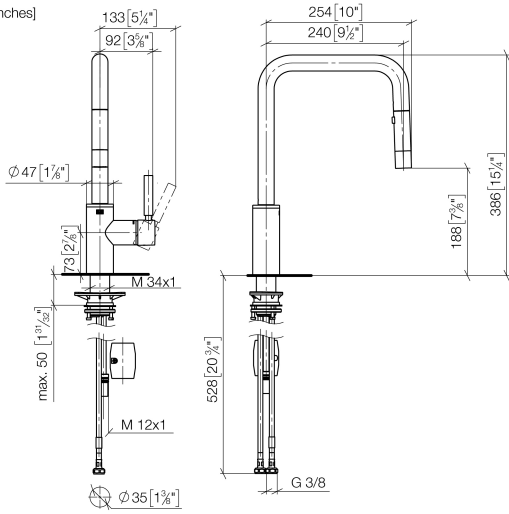

META SQUARE Single-lever mixer Pull-down with spray function - Brushed Chrome

META SQUARE

33 870 861

- 240mm projection
- pivotable spout 360°
- Optional swivel limiter available with swivel limiter set 12 823 970 90
- laminar and spray flow
- 1800 mm metal shower hose
- sprayface with anti-scaling system
- max. flow 10.4 l/min at 3 bar flow pressure
- lead-free
- This product can help a building meet the requirements of Green Building Rating Systems, e.g. LEED®, BREEAM®, DGNB

Recommended miscellaneous

Swivel limitation set -

12 823 970 90

Recommended miscellaneous

Strainer waste with control handle - Brushed Chrome

10 712 970-93

Recommended miscellaneous

Dispenser without rosette - Brushed Chrome

82 424 970-93

33 870 861

mm [inches]

1:5

Flow rate chart

Certificates

LGA_38641.

Belgaqua_24-005-27_3.

33 870 861

Spare parts list

No.	Item Number	Name	Quantity used	Delivery time
1	90 12 11 148 00-93	shower	1	20
2	04 30 02 120 00-85	hose	1	30
3	90 28 22 308 00-93	spout	1	-
Spare part can no longer be ordered, please order the replacement item				
4	09 28 10 160 90	ring	2	2
5	09 18 40 186 90	sleeve	1	2
6	90 15 05 064 05 90	cartridge	1	2
7	09 14 10 190 90	seal	1	2
8	09 28 30 030-93	cover	1	60
9	90 20 66 027 00-93	handle	1	20
10	04 30 11 040 00 90	fixing set	1	2
11	09 20 93 056 90	insert	1	2
12	04 30 04 100 00 90	hose	2	2
13	04 28 20 067 00 90	pipe	1	2
14	90 24 03 253 00 90	adaptor	1	2
15	04 21 50 010 00 90	accessories	1	2