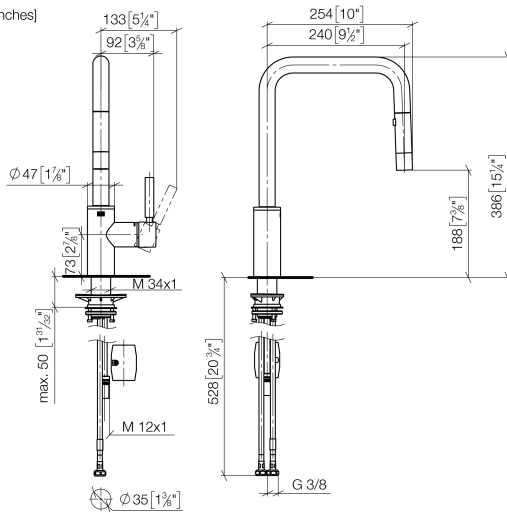

META SQUARE Single-lever mixer Pull-down with spray function - Brushed Dark Platinum

META SQUARE

33 870 861

- 240mm projection
- pivotable spout 360°
- Optional swivel limiter available with swivel limiter set 12 823 970 90
- laminar and spray flow
- 1800 mm metal shower hose
- sprayface with anti-scaling system
- max. flow 10.4 l/min at 3 bar flow pressure
- lead-free
- This product can help a building meet the requirements of Green Building Rating Systems, e.g. LEED®, BREEAM®, DGNB

82 424 970-99

33 870 861

mm [inches]

1:5

Flow rate chart

Certificates

LGA_38641.

Belgaqua_24-005-
27_3.

33 870 861

Spare parts list

No.	Item Number	Name	Quantity used	Delivery time
1	90 12 11 148 00-99	shower	1	30
2	04 30 02 120 00-85	hose	1	30
3	90 28 22 308 00-99	spout	1	-
Spare part can no longer be ordered, please order the replacement item				
4	09 28 10 160 90	ring	2	2
5	09 18 40 186 90	sleeve	1	2
6	90 15 05 064 05 90	cartridge	1	2
7	09 14 10 190 90	seal	1	2
8	09 28 30 030-99	cover	1	30
9	90 20 66 027 00-99	handle	1	30
10	04 30 11 040 00 90	fixing set	1	2
11	09 20 93 056 90	insert	1	2
12	04 30 04 100 00 90	hose	2	2
13	04 28 20 067 00 90	pipe	1	2
14	90 24 03 253 00 90	adaptor	1	2
15	04 21 50 010 00 90	accessories	1	2