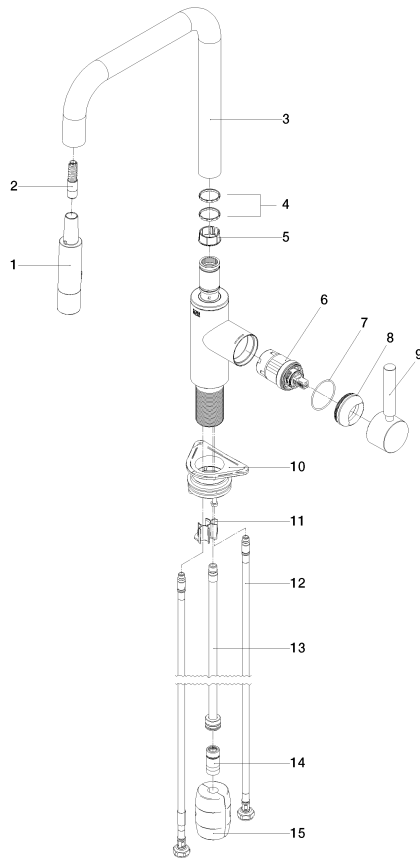

META SQUARE Single-lever mixer Pull-down with spray function - Brushed Dark Platinum

META SQUARE

33 870 861

- 240mm projection
- pivotable spout 360°
- Optional swivel limiter available with swivel limiter set 12 823 970 90
- laminar and spray flow
- 1800 mm metal shower hose
- sprayface with anti-scaling system
- max. flow 10.4 l/min at 3 bar flow pressure
- lead-free
- This product can help a building meet the requirements of Green Building Rating Systems, e.g. LEED®, BREEAM®, DGNB

Recommended miscellaneous

Swivel limitation set -

12 823 970 90

Recommended miscellaneous

Strainer waste with control handle - Brushed Dark Platinum

10 712 970-99

Recommended miscellaneous

Dispenser without rosette - Brushed Dark Platinum

82 424 970-99

33 870 861

mm [inches]

1:5

Flow rate chart

Certificates

LGA_38641.

Belgaqua_24-005-
27_3.

33 870 861

Spare parts list

No.	Item Number	Name	Quantity used	Delivery time
1	90 12 11 148 00-99	shower	1	30
2	04 30 02 120 00-85	hose	1	30
3	90 28 22 308 00-99	spout	1	-
Spare part can no longer be ordered, please order the replacement item				
4	09 28 10 160 90	ring	2	2
5	09 18 40 186 90	sleeve	1	2
6	90 15 05 064 05 90	cartridge	1	2
7	09 14 10 190 90	seal	1	2
8	09 28 30 030-99	cover	1	30
9	90 20 66 027 00-99	handle	1	30
10	04 30 11 040 00 90	fixing set	1	2
11	09 20 93 056 90	insert	1	2
12	04 30 04 100 00 90	hose	2	2
13	04 28 20 067 00 90	pipe	1	2
14	90 24 03 253 00 90	adaptor	1	2
15	04 21 50 010 00 90	accessories	1	2