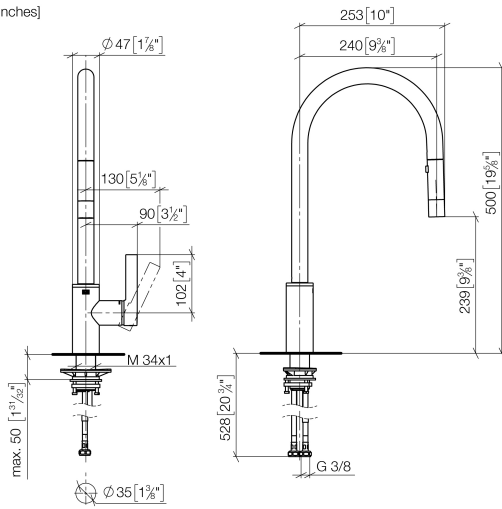

TARA ULTRA Single-lever mixer Pull-down with spray function - Brushed Platinum

TARA ULTRA

33 870 875

- 240mm projection
- pivatable spout 360°
- Optional swivel limiter available with swivel limiter set 12 823 970 90
- laminar and spray flow
- height of mixer 500 mm
- height up to laminar flow regulator 240 mm
- hole diameter 35 mm
- 1800 mm metal shower hose
- sprayface with anti-scaling system
- max. flow 10.4 l/min at 3 bar flow pressure
- lead-free
- This product can help a building meet the requirements of Green Building Rating Systems, e.g. LEED®, BREEAM®, DGNB

Recommended miscellaneous

	Dispenser without rosette - Brushed Platinum	82 424 970-06
---	---	---------------

33 870 875
mm [inches]

Flow rate chart

Certificates

Belgaqua_21-027- 27_3. LGA_28657. GDV_0400314.

33 870 875

Spare parts list

No.	Item Number	Name	Quantity used	Delivery time
1	90 12 11 148 00-06	shower	1	10
2	04 30 02 120 00-85	hose	1	30
3	90 28 22 304 00-06	spout	1	10
4	09 28 10 160 90	ring	2	2
5	09 18 40 186 90	sleeve	1	2
6	09 30 11 203 90	ring	1	2
7	90 15 05 064 05 90	cartridge	1	2
8	09 14 10 190 90	seal	1	2
9	09 28 30 030-06	cover	1	10
10	09 20 87 020-06	handle	1	10
11	90 31 11 063 00 90	pin	1	2
12	90 31 20 087 00-06	plug	1	10
13	09 14 10 036 90	seal	1	2
14	04 30 04 101 00 90	hose	2	2
15	04 28 20 067 00 90	pipe	1	2
16	04 30 11 040 00 90	fixing set	1	2
17	09 20 93 056 90	insert	1	2
18	90 24 03 253 00 90	adaptor	1	2
19	09 30 03 038 90	hose	1	2
20	04 21 50 010 00 90	accessories	1	2
21	90 30 09 031 00 90	key	1	2