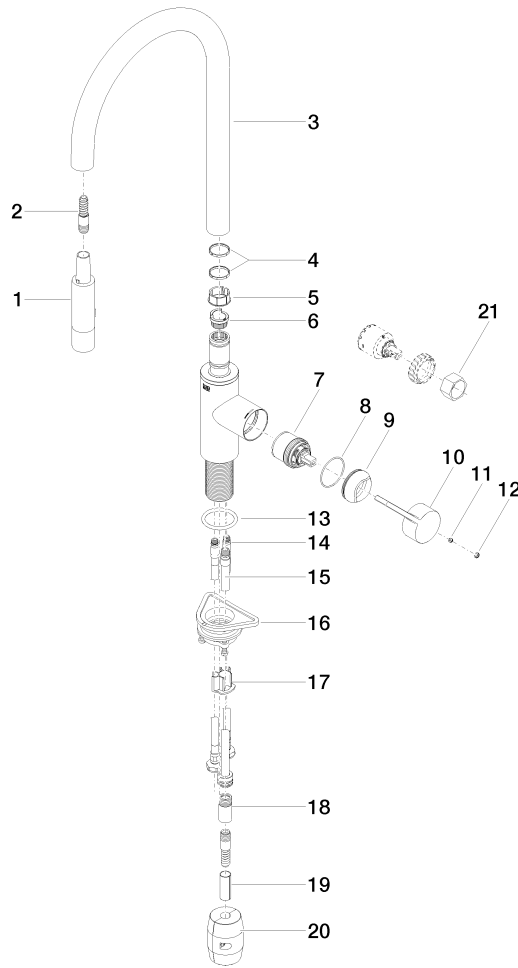

TARA ULTRA Single-lever mixer Pull-down with spray function - Brushed Platinum

TARA ULTRA

33 870 875

- 240mm projection
- pivatable spout 360°
- Optional swivel limiter available with swivel limiter set 12 823 970 90
- laminar and spray flow
- height of mixer 500 mm
- height up to laminar flow regulator 240 mm
- hole diameter 35 mm
- 1800 mm metal shower hose
- sprayface with anti-scaling system
- max. flow 10.4 l/min at 3 bar flow pressure
- lead-free
- This product can help a building meet the requirements of Green Building Rating Systems, e.g. LEED®, BREEAM®, DGNB

Recommended miscellaneous

	Swivel limitation set -	12 823 970 90
---	--------------------------------	---------------

Recommended miscellaneous

	Strainer waste with control handle - Brushed Platinum	10 712 970-06
---	--	---------------

Recommended miscellaneous

	Dispenser without rosette - Brushed Platinum	82 424 970-06
---	---	---------------

33 870 875
mm [inches]

Flow rate chart

Certificates

Belgaqua_21-027- 27_3. LGA_28657. GDV_0400314.

33 870 875

Spare parts list

No.	Item Number	Name	Quantity used	Delivery time
1	90 12 11 148 00-06	shower	1	10
2	04 30 02 120 00-85	hose	1	30
3	90 28 22 304 00-06	spout	1	10
4	09 28 10 160 90	ring	2	2
5	09 18 40 186 90	sleeve	1	2
6	09 30 11 203 90	ring	1	2
7	90 15 05 064 05 90	cartridge	1	2
8	09 14 10 190 90	seal	1	2
9	09 28 30 030-06	cover	1	10
10	09 20 87 020-06	handle	1	10
11	90 31 11 063 00 90	pin	1	2
12	90 31 20 087 00-06	plug	1	10
13	09 14 10 036 90	seal	1	2
14	04 30 04 101 00 90	hose	2	2
15	04 28 20 067 00 90	pipe	1	2
16	04 30 11 040 00 90	fixing set	1	2
17	09 20 93 056 90	insert	1	2
18	90 24 03 253 00 90	adaptor	1	2
19	09 30 03 038 90	hose	1	2
20	04 21 50 010 00 90	accessories	1	2
21	90 30 09 031 00 90	key	1	2