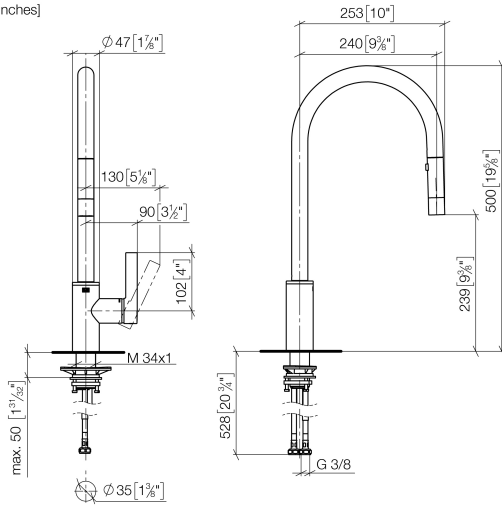

TARA ULTRA Single-lever mixer Pull-down with spray function - Durabronss (23kt Gold)

TARA ULTRA

33 870 875

- 240mm projection
- pivotable spout 360°
- Optional swivel limiter available with swivel limiter set 12 823 970 90
- laminar and spray flow
- height of mixer 500 mm
- height up to laminar flow regulator 240 mm
- hole diameter 35 mm
- 1800 mm metal shower hose
- sprayface with anti-scaling system
- max. flow 10.4 l/min at 3 bar flow pressure
- lead-free
- This product can help a building meet the requirements of Green Building Rating Systems, e.g. LEED®, BREEAM®, DGNB

10 712 970-09

33 870 875
mm [inches]

Flow rate chart

Certificates

LGA_28657.

GDV_0400314.

TARA ULTRA Single-lever mixer Pull-down with spray function - Durabrass
(23kt Gold)

TARA ULTRA

33 870 875

Spare parts list

No.	Item Number	Name	Quantity used	Delivery time
1	90 12 11 148 00-09	shower	1	-
Spare part can no longer be ordered, please order the replacement item				
2	04 30 02 120 00-85	hose	1	30
3	90 28 22 304 00-09	spout	1	40
4	09 28 10 160 90	ring	2	2
5	09 18 40 186 90	sleeve	1	2
6	09 30 11 203 90	ring	1	2
7	90 15 05 064 05 90	cartridge	1	2
8	09 14 10 190 90	seal	1	2
9	09 28 30 030-09	cover	1	40
10	09 20 87 020-09	handle	1	40
11	90 31 11 063 00 90	pin	1	2
12	90 31 20 087 00-09	plug	1	40
13	09 14 10 036 90	seal	1	2
14	04 30 04 101 00 90	hose	2	2
15	04 28 20 067 00 90	pipe	1	2
16	04 30 11 040 00 90	fixing set	1	2
17	09 20 93 056 90	insert	1	2
18	90 24 03 253 00 90	adaptor	1	2
19	09 30 03 038 90	hose	1	2
20	04 21 50 010 00 90	accessories	1	2
21	90 30 09 031 00 90	key	1	2