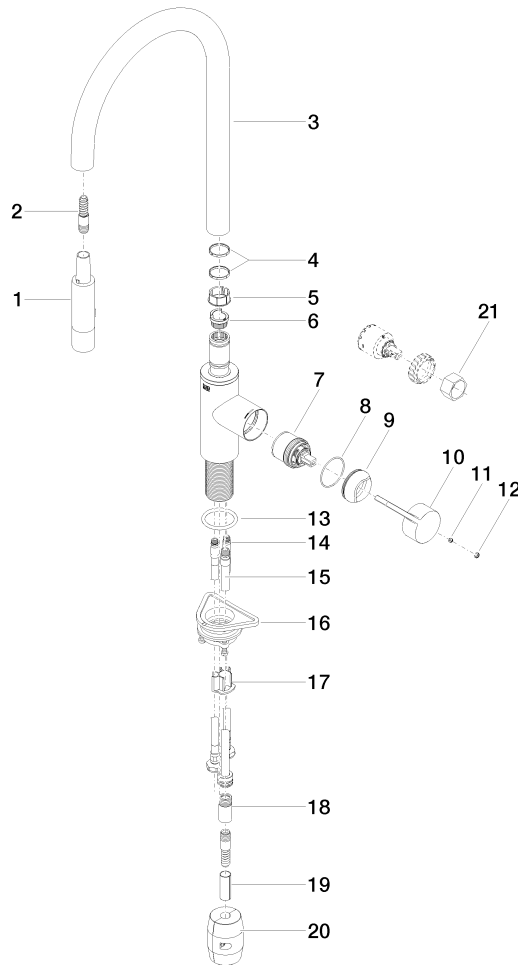

TARA ULTRA Single-lever mixer Pull-down with spray function - Brushed Durabron (23kt Gold)

TARA ULTRA

33 870 875

- 240mm projection
- pivotable spout 360°
- Optional swivel limiter available with swivel limiter set 12 823 970 90
- laminar and spray flow
- height of mixer 500 mm
- height up to laminar flow regulator 240 mm
- hole diameter 35 mm
- 1800 mm metal shower hose
- sprayface with anti-scaling system
- max. flow 10.4 l/min at 3 bar flow pressure
- lead-free
- This product can help a building meet the requirements of Green Building Rating Systems, e.g. LEED®, BREEAM®, DGNB

Recommended miscellaneous

	Swivel limitation set -	12 823 970 90
--	--------------------------------	---------------

Recommended miscellaneous

	Strainer waste with control handle - Brushed Durabron (23kt Gold)	10 712 970-28
--	--	---------------

Recommended miscellaneous

	Dispenser without rosette - Brushed Durabron (23kt Gold)	82 424 970-28
--	---	---------------

33 870 875

mm [inches]

Flow rate chart

Certificates

Belgaqua_21-027- 27_3. LGA_28657. GDV_0400314.

33 870 875

Spare parts list

No.	Item Number	Name	Quantity used	Delivery time
1	90 12 11 148 00-28	shower	1	20
2	04 30 02 120 00-85	hose	1	30
3	90 28 22 304 00-28	spout	1	20
4	09 28 10 160 90	ring	2	2
5	09 18 40 186 90	sleeve	1	2
6	09 30 11 203 90	ring	1	2
7	90 15 05 064 05 90	cartridge	1	2
8	09 14 10 190 90	seal	1	2
9	09 28 30 030-28	cover	1	20
10	09 20 87 020-28	handle	1	20
11	90 31 11 063 00 90	pin	1	2
12	90 31 20 087 00-28	plug	1	20
13	09 14 10 036 90	seal	1	2
14	04 30 04 101 00 90	hose	2	2
15	04 28 20 067 00 90	pipe	1	2
16	04 30 11 040 00 90	fixing set	1	2
17	09 20 93 056 90	insert	1	2
18	90 24 03 253 00 90	adaptor	1	2
19	09 30 03 038 90	hose	1	2
20	04 21 50 010 00 90	accessories	1	2
21	90 30 09 031 00 90	key	1	2