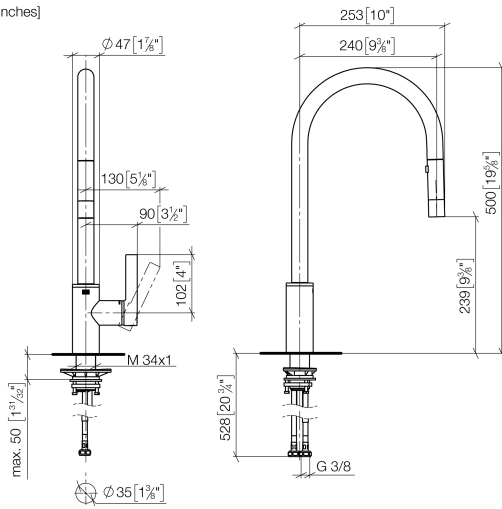

TARA ULTRA Single-lever mixer Pull-down with spray function - Brushed Durabron (23kt Gold)

TARA ULTRA

33 870 875

- 240mm projection
- pivotable spout 360°
- Optional swivel limiter available with swivel limiter set 12 823 970 90
- laminar and spray flow
- height of mixer 500 mm
- height up to laminar flow regulator 240 mm
- hole diameter 35 mm
- 1800 mm metal shower hose
- sprayface with anti-scaling system
- max. flow 10.4 l/min at 3 bar flow pressure
- lead-free
- This product can help a building meet the requirements of Green Building Rating Systems, e.g. LEED®, BREEAM®, DGNB

Recommended miscellaneous

	Dispenser without rosette - Brushed Durabron (23kt Gold)	82 424 970-28
--	---	---------------

33 870 875

mm [inches]

Flow rate chart

Certificates

Belgaqua_21-027- 27_3. LGA_28657. GDV_0400314.

33 870 875

Spare parts list

No.	Item Number	Name	Quantity used	Delivery time
1	90 12 11 148 00-28	shower	1	20
2	04 30 02 120 00-85	hose	1	30
3	90 28 22 304 00-28	spout	1	20
4	09 28 10 160 90	ring	2	2
5	09 18 40 186 90	sleeve	1	2
6	09 30 11 203 90	ring	1	2
7	90 15 05 064 05 90	cartridge	1	2
8	09 14 10 190 90	seal	1	2
9	09 28 30 030-28	cover	1	20
10	09 20 87 020-28	handle	1	20
11	90 31 11 063 00 90	pin	1	2
12	90 31 20 087 00-28	plug	1	20
13	09 14 10 036 90	seal	1	2
14	04 30 04 101 00 90	hose	2	2
15	04 28 20 067 00 90	pipe	1	2
16	04 30 11 040 00 90	fixing set	1	2
17	09 20 93 056 90	insert	1	2
18	90 24 03 253 00 90	adaptor	1	2
19	09 30 03 038 90	hose	1	2
20	04 21 50 010 00 90	accessories	1	2
21	90 30 09 031 00 90	key	1	2