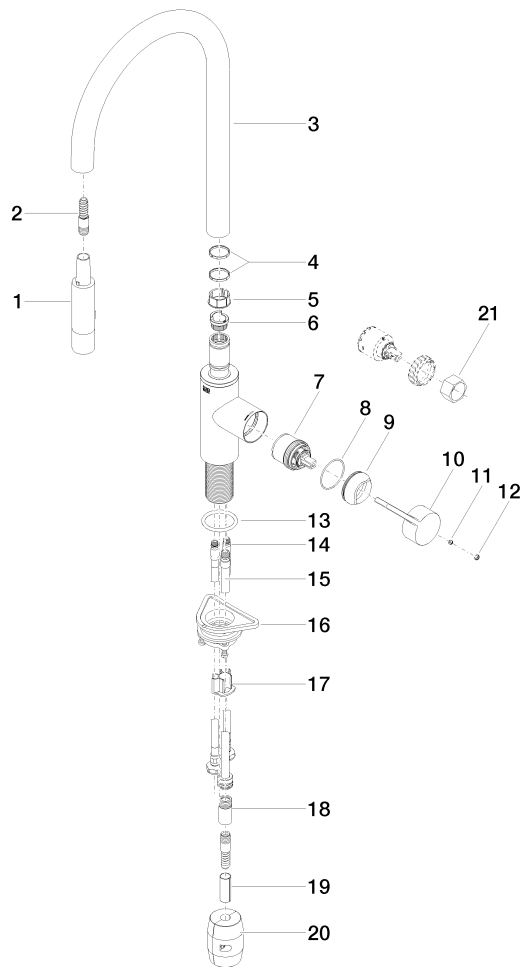

**TARA ULTRA Single-lever mixer Pull-down with spray function - Brushed Champagne (22kt Gold)**

TARA ULTRA

33 870 875

- 240mm projection
- pivotable spout 360°
- Optional swivel limiter available with swivel limiter set 12 823 970 90
- laminar and spray flow
- height of mixer 500 mm
- height up to laminar flow regulator 240 mm
- hole diameter 35 mm
- 1800 mm metal shower hose
- sprayface with anti-scaling system
- max. flow 10.4 l/min at 3 bar flow pressure
- lead-free
- This product can help a building meet the requirements of Green Building Rating Systems, e.g. LEED®, BREEAM®, DGNB

**Recommended miscellaneous**

**Swivel limitation set -** 12 823 970 90

**Recommended miscellaneous**

**Dispenser without rosette -  
Brushed Champagne (22kt Gold)** 82 424 970-46

**Recommended miscellaneous**

**Strainer waste with control handle  
- Brushed Champagne (22kt Gold)** 10 712 970-46

33 870 875  
mm [inches]

**Flow rate chart**

**Certificates**

LGA\_28657.

GDV\_0400314.

33 870 875

TARA ULTRA Single-lever mixer Pull-down with spray function - Brushed  
Champagne (22kt Gold)

TARA ULTRA

33 870 875

Spare parts list

No.	Item Number	Name	Quantity used	Delivery time
1	90 12 11 148 00-46	shower	1	-
Spare part can no longer be ordered, please order the replacement item				
2	04 30 02 120 00-85	hose	1	30
3	90 28 22 304 00-46	spout	1	30
4	09 28 10 160 90	ring	2	2
5	09 18 40 186 90	sleeve	1	2
6	09 30 11 203 90	ring	1	2
7	90 15 05 064 05 90	cartridge	1	2
8	09 14 10 190 90	seal	1	2
9	09 28 30 030-46	cover	1	60
10	09 20 87 020-46	handle	1	30
11	90 31 11 063 00 90	pin	1	2
12	90 31 20 087 00-46	plug	1	30
13	09 14 10 036 90	seal	1	2
14	04 30 04 101 00 90	hose	2	2
15	04 28 20 067 00 90	pipe	1	2
16	04 30 11 040 00 90	fixing set	1	2
17	09 20 93 056 90	insert	1	2
18	90 24 03 253 00 90	adaptor	1	2
19	09 30 03 038 90	hose	1	2
20	04 21 50 010 00 90	accessories	1	2
21	90 30 09 031 00 90	key	1	2