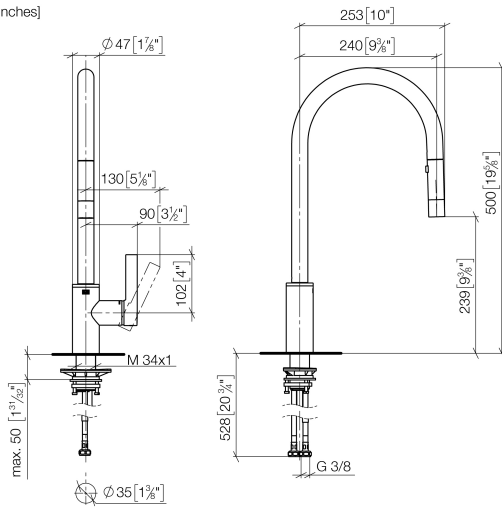

**TARA ULTRA Single-lever mixer Pull-down with spray function - Brushed Champagne (22kt Gold)**

TARA ULTRA

33 870 875

- 240mm projection
- pivotable spout 360°
- Optional swivel limiter available with swivel limiter set 12 823 970 90
- laminar and spray flow
- height of mixer 500 mm
- height up to laminar flow regulator 240 mm
- hole diameter 35 mm
- 1800 mm metal shower hose
- sprayface with anti-scaling system
- max. flow 10.4 l/min at 3 bar flow pressure
- lead-free
- This product can help a building meet the requirements of Green Building Rating Systems, e.g. LEED®, BREEAM®, DGNB

**Recommended miscellaneous**

**Swivel limitation set -** 12 823 970 90

**Recommended miscellaneous**

**Dispenser without rosette -  
Brushed Champagne (22kt Gold)** 82 424 970-46

**Recommended miscellaneous**

**Strainer waste with control handle  
- Brushed Champagne (22kt Gold)** 10 712 970-46

33 870 875  
mm [inches]

**Flow rate chart**

**Certificates**

LGA\_28657.

GDV\_0400314.

33 870 875

TARA ULTRA Single-lever mixer Pull-down with spray function - Brushed  
Champagne (22kt Gold)

TARA ULTRA

33 870 875

Spare parts list

No.	Item Number	Name	Quantity used	Delivery time
1	90 12 11 148 00-46	shower	1	-
Spare part can no longer be ordered, please order the replacement item				
2	04 30 02 120 00-85	hose	1	30
3	90 28 22 304 00-46	spout	1	30
4	09 28 10 160 90	ring	2	2
5	09 18 40 186 90	sleeve	1	2
6	09 30 11 203 90	ring	1	2
7	90 15 05 064 05 90	cartridge	1	2
8	09 14 10 190 90	seal	1	2
9	09 28 30 030-46	cover	1	60
10	09 20 87 020-46	handle	1	30
11	90 31 11 063 00 90	pin	1	2
12	90 31 20 087 00-46	plug	1	30
13	09 14 10 036 90	seal	1	2
14	04 30 04 101 00 90	hose	2	2
15	04 28 20 067 00 90	pipe	1	2
16	04 30 11 040 00 90	fixing set	1	2
17	09 20 93 056 90	insert	1	2
18	90 24 03 253 00 90	adaptor	1	2
19	09 30 03 038 90	hose	1	2
20	04 21 50 010 00 90	accessories	1	2
21	90 30 09 031 00 90	key	1	2