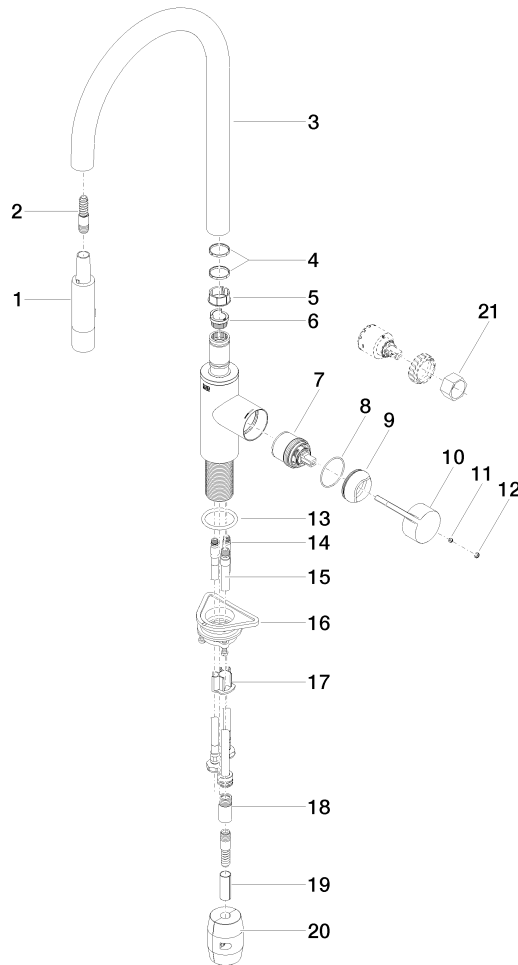

TARA ULTRA Single-lever mixer Pull-down with spray function - Brushed Dark Platinum

TARA ULTRA

33 870 875

- 240mm projection
- pivotable spout 360°
- Optional swivel limiter available with swivel limiter set 12 823 970 90
- laminar and spray flow
- height of mixer 500 mm
- height up to laminar flow regulator 240 mm
- hole diameter 35 mm
- 1800 mm metal shower hose
- sprayface with anti-scaling system
- max. flow 10.4 l/min at 3 bar flow pressure
- lead-free
- This product can help a building meet the requirements of Green Building Rating Systems, e.g. LEED®, BREEAM®, DGNB

Recommended miscellaneous

Swivel limitation set -

12 823 970 90

Recommended miscellaneous

Dispenser without rosette -
Brushed Dark Platinum

82 424 970-99

Recommended miscellaneous

Strainer waste with control handle
- Brushed Dark Platinum

10 712 970-99

33 870 875

mm [inches]

Flow rate chart

Certificates

Belgaqua_21-027- 27_3. LGA_28657. GDV_0400314.

33 870 875

Spare parts list

No.	Item Number	Name	Quantity used	Delivery time
1	90 12 11 148 00-99	shower	1	30
2	04 30 02 120 00-85	hose	1	30
3	90 28 22 304 00-99	spout	1	30
4	09 28 10 160 90	ring	2	2
5	09 18 40 186 90	sleeve	1	2
6	09 30 11 203 90	ring	1	2
7	90 15 05 064 05 90	cartridge	1	2
8	09 14 10 190 90	seal	1	2
9	09 28 30 030-99	cover	1	30
10	09 20 87 020-99	handle	1	30
11	90 31 11 063 00 90	pin	1	2
12	90 31 20 087 00-99	plug	1	30
13	09 14 10 036 90	seal	1	2
14	04 30 04 101 00 90	hose	2	2
15	04 28 20 067 00 90	pipe	1	2
16	04 30 11 040 00 90	fixing set	1	2
17	09 20 93 056 90	insert	1	2
18	90 24 03 253 00 90	adaptor	1	2
19	09 30 03 038 90	hose	1	2
20	04 21 50 010 00 90	accessories	1	2
21	90 30 09 031 00 90	key	1	2