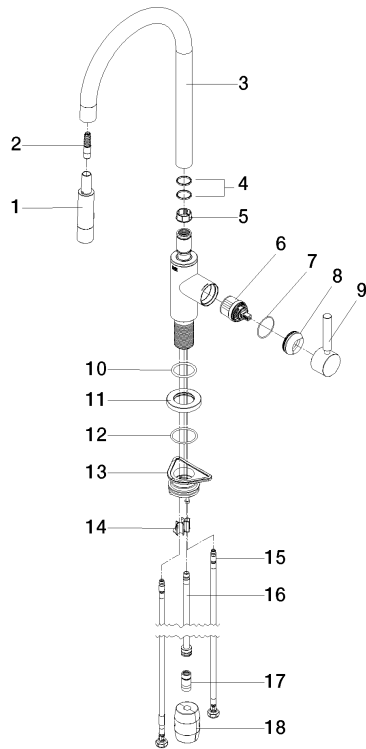

33 870 888

- 240mm projection
- pivotable spout 360°
- Optional swivel limiter available with swivel limiter set 12 823 970 90
- laminar and spray flow
- 1800 mm metal shower hose
- sprayface with anti-scaling system
- max. flow 10.4 l/min at 3 bar flow pressure
- lead-free
- This product can help a building meet the requirements of Green Building Rating Systems, e.g. LEED®, BREEAM®, DGNB

Recommended miscellaneous

	Dispenser with rosette - Brushed Platinum	82 444 970-06
---	--	---------------

33 870 888

Flow rate chart

Codes & Standards

DIN 4109

EN 1717

ISO 3822

Ü-Zeichen

TARA Single-lever mixer Pull-down with spray function - Brushed Platinum

TARA

33 870 888

Certificates

LGA_38

Belgaqua_24-005-2

33 870 888

Product version from 2/1/2023

TARA Single-lever mixer Pull-down with spray function - Brushed Platinum

TARA

33 870 888

Spare parts list

Product version from 2/1/2023

No.	Item Number	Name	Quantity used	Delivery time
	90 12 11 148 00-06	shower	20	10