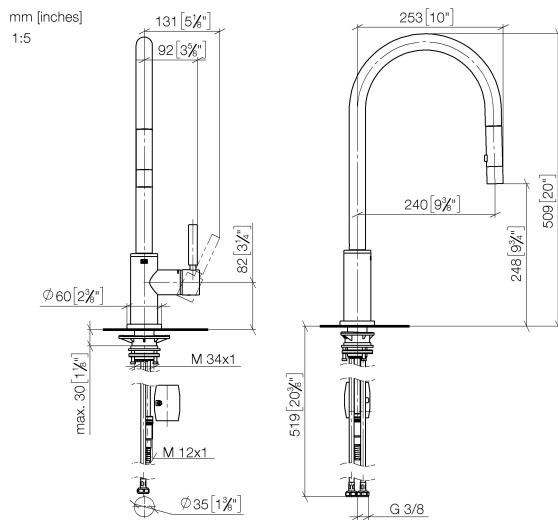

33 870 888

- 240mm projection
- pivotable spout 360°
- Optional swivel limiter available with swivel limiter set 12 823 970 90
- laminar and spray flow
- 1800 mm metal shower hose
- sprayface with anti-scaling system
- max. flow 10.4 l/min at 3 bar flow pressure
- lead-free
- This product can help a building meet the requirements of Green Building Rating Systems, e.g. LEED®, BREEAM®, DGNB

82 444 970-09

33 870 888

Flow rate chart

Certificates

LGA_38636.

Belgaqua_24-005-
27_3.

33 870 888

TARA Single-lever mixer Pull-down with spray function - Durabrass (23kt Gold)

TARA

33 870 888

Spare parts list

No.	Item Number	Name	Quantity used	Delivery time
1	90 12 11 148 00-09	shower	1	-
Spare part can no longer be ordered, please order the replacement item				
2	04 30 02 120 00-85	hose	1	30
3	90 28 22 304 00-09	spout	1	40
4	09 28 10 160 90	ring	2	2
5	09 18 40 186 90	sleeve	1	2
6	90 15 05 064 05 90	cartridge	1	2
7	09 14 10 190 90	seal	1	2
8	09 28 30 030-09	cover	1	40
9	90 20 66 027 00-09	handle	1	40
10	09 14 10 036 90	seal	1	2
11	90 27 22 047 00-09	rosette	1	-
Spare part can no longer be ordered, please order the replacement item				
12	09 14 10 050 90	seal	1	2
13	04 30 11 040 00 90	fixing set	1	2
14	09 20 93 056 90	insert	1	2
15	04 30 04 101 00 90	hose	2	2
16	04 28 20 067 00 90	pipe	1	2
17	90 24 03 253 00 90	adaptor	1	2
18	04 21 50 010 00 90	accessories	1	2