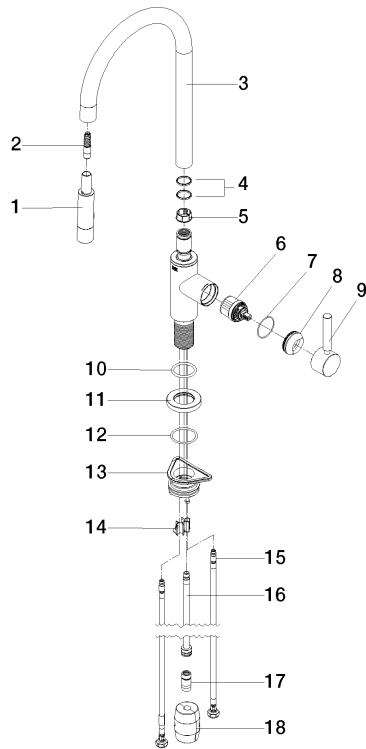

33 870 888

- 240mm projection
- pivotable spout 360°
- Optional swivel limiter available with swivel limiter set 12 823 970 90
- laminar and spray flow
- 1800 mm metal shower hose
- sprayface with anti-scaling system
- max. flow 10.4 l/min at 3 bar flow pressure
- lead-free
- This product can help a building meet the requirements of Green Building Rating Systems, e.g. LEED®, BREEAM®, DGNB

## TARA Single-lever mixer Pull-down with spray function - Dark Chrome

---

TARA

33 870 888

### Certificates

---

LGA\_38

Belgaqua\_24-005-2

33 870 888

Product version from 2/1/2023

TARA Single-lever mixer Pull-down with spray function - Dark Chrome

TARA

33 870 888

**Spare parts list**

**Product version from 2/1/2023**

No.	Item Number	Name	Quantity used	Delivery time
	90 12 11 148 00-19	shower	20	20