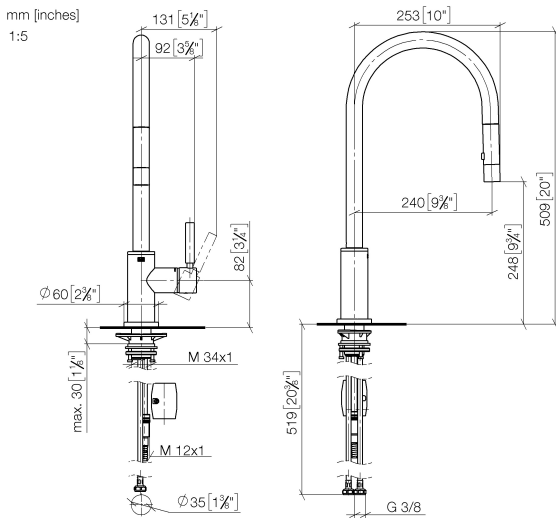

33 870 888

Flow rate chart

Codes & Standards

DIN 4109

EN 1717

ISO 3822

Ü-Zeichen