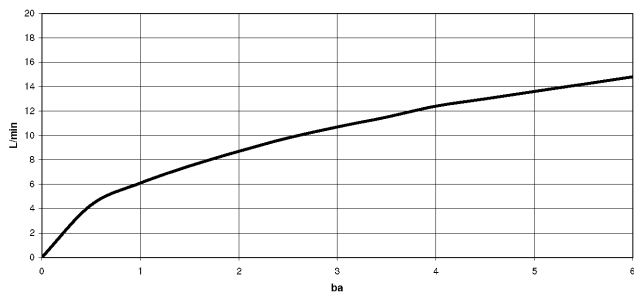

TARA Single-lever mixer Pull-down with spray function - Brushed Durabron (23kt Gold)

TARA

33 870 888

- 240mm projection
- pivotable spout 360°
- Optional swivel limiter available with swivel limiter set 12 823 970 90
- laminar and spray flow
- 1800 mm metal shower hose
- sprayface with anti-scaling system
- max. flow 10.4 l/min at 3 bar flow pressure
- lead-free
- This product can help a building meet the requirements of Green Building Rating Systems, e.g. LEED®, BREEAM®, DGNB

33 870 888

mm [inches]

1:5

Flow rate chart

Certificates

LGA_38636.

Belgaqua_24-005-
27_3.

33 870 888