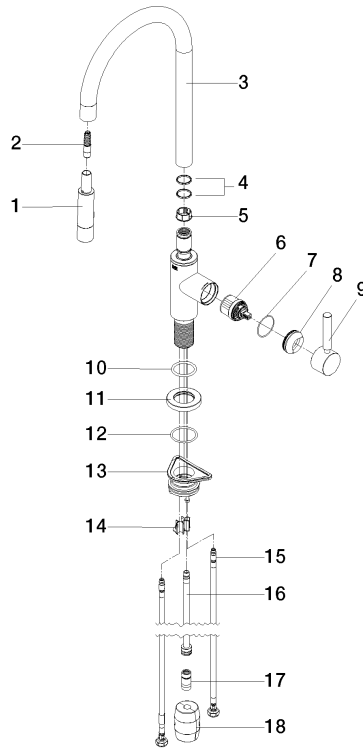

TARA Single-lever mixer Pull-down with spray function - Brushed Durabron (23kt Gold)

TARA

33 870 888

- 240mm projection
- pivotable spout 360°
- Optional swivel limiter available with swivel limiter set 12 823 970 90
- laminar and spray flow
- 1800 mm metal shower hose
- sprayface with anti-scaling system
- max. flow 10.4 l/min at 3 bar flow pressure
- lead-free
- This product can help a building meet the requirements of Green Building Rating Systems, e.g. LEED®, BREEAM®, DGNB

33 870 888

mm [inches]

1:5

Flow rate chart

Certificates

LGA_38636.

Belgaqua_24-005-
27_3.

33 870 888

Spare parts list

No.	Item Number	Name	Quantity used	Delivery time
1	90 12 11 148 00-28	shower	1	20
2	04 30 02 120 00-85	hose	1	30
3	90 28 22 304 00-28	spout	1	20
4	09 28 10 160 90	ring	2	2
5	09 18 40 186 90	sleeve	1	2
6	90 15 05 064 05 90	cartridge	1	2
7	09 14 10 190 90	seal	1	2
8	09 28 30 030-28	cover	1	20
9	90 20 66 027 00-28	handle	1	20
10	09 14 10 036 90	seal	1	2
11	90 27 22 047 00-28	rosette	1	-
Spare part can no longer be ordered, please order the replacement item				
12	09 14 10 050 90	seal	1	2
13	04 30 11 040 00 90	fixing set	1	2
14	09 20 93 056 90	insert	1	2
15	04 30 04 101 00 90	hose	2	2
16	04 28 20 067 00 90	pipe	1	2
17	90 24 03 253 00 90	adaptor	1	2
18	04 21 50 010 00 90	accessories	1	2