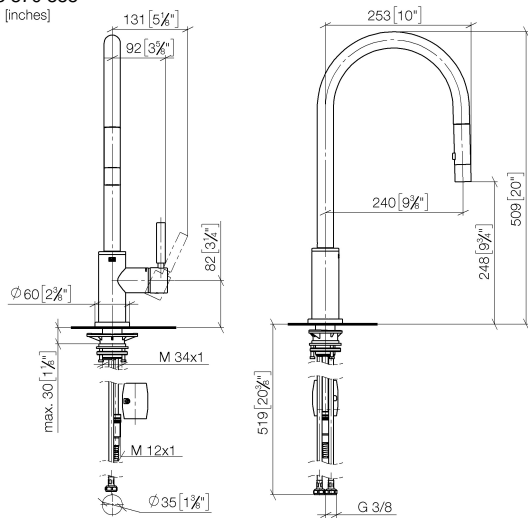

TARA Single-lever mixer Pull-down with spray function - Brushed Durabron (23kt Gold)

TARA

33 870 888

- 240mm projection
- pivotable spout 360°
- Optional swivel limiter available with swivel limiter set 12 823 970 90
- laminar and spray flow
- 1800 mm metal shower hose
- sprayface with anti-scaling system
- max. flow 10.4 l/min at 3 bar flow pressure
- lead-free
- This product can help a building meet the requirements of Green Building Rating Systems, e.g. LEED®, BREEAM®, DGNB

33 870 888

mm [inches]

1:5

Flow rate chart

Certificates

LGA_38636.

Belgaqua_24-005-
27_3.

33 870 888

Spare parts list

No.	Item Number	Name	Quantity used	Delivery time
1	90 12 11 148 00-28	shower	1	20
2	04 30 02 120 00-85	hose	1	30
3	90 28 22 304 00-28	spout	1	20
4	09 28 10 160 90	ring	2	2
5	09 18 40 186 90	sleeve	1	2
6	90 15 05 064 05 90	cartridge	1	2
7	09 14 10 190 90	seal	1	2
8	09 28 30 030-28	cover	1	20
9	90 20 66 027 00-28	handle	1	20
10	09 14 10 036 90	seal	1	2
11	90 27 22 047 00-28	rosette	1	-
Spare part can no longer be ordered, please order the replacement item				
12	09 14 10 050 90	seal	1	2
13	04 30 11 040 00 90	fixing set	1	2
14	09 20 93 056 90	insert	1	2
15	04 30 04 101 00 90	hose	2	2
16	04 28 20 067 00 90	pipe	1	2
17	90 24 03 253 00 90	adaptor	1	2
18	04 21 50 010 00 90	accessories	1	2