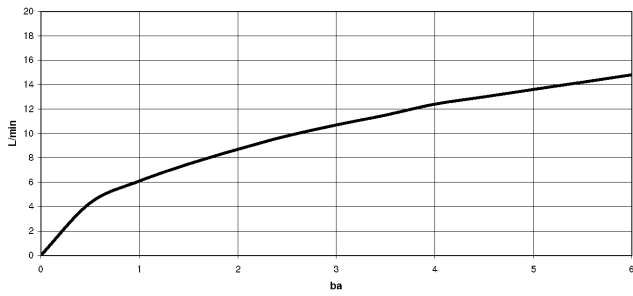

TARA Single-lever mixer Pull-down with spray function - Brushed Bronze

33 870 888 Product version from 2/1/2023

- 240mm projection
- pivotable spout 360°
- Optional swivel limiter available with swivel limiter set 12 823 970 90
- laminar and spray flow
- 1800 mm metal shower hose
- sprayface with anti-scaling system
- max. flow 10.4 l/min at 3 bar flow pressure
- lead-free
- Flow modes can be changed while the water is running
- This product can help a building meet the requirements of Green Building Rating Systems, e.g. LEED®, BREEAM®, DGNB

Recommended miscellaneous

Swivel limitation set -

12 823 970 90

Recommended miscellaneous

Strainer waste with control handle - Brushed Bronze 10 710 970-42

TARA Single-lever mixer Pull-down with spray function - Brushed Bronze

33 870 888 Product version from 2/1/2023

Flow rate chart

Codes & Standards

DIN 4109

EN 1717

ISO 3822

Ü-Zeichen

TARA Single-lever mixer Pull-down with spray function - Brushed Bronze