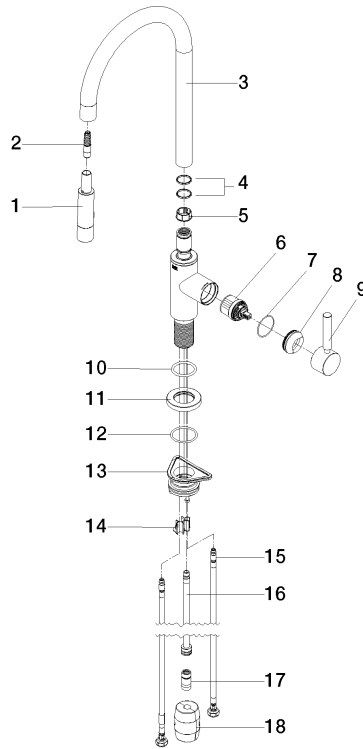

TARA Single-lever mixer Pull-down with spray function - Brushed Bronze

33 870 888 Product version from 2/1/2023

- 240mm projection
- pivotable spout 360°
- Optional swivel limiter available with swivel limiter set 12 823 970 90
- laminar and spray flow
- 1800 mm metal shower hose
- sprayface with anti-scaling system
- max. flow 10.4 l/min at 3 bar flow pressure
- lead-free
- Flow modes can be changed while the water is running
- This product can help a building meet the requirements of Green Building Rating Systems, e.g. LEED®, BREEAM®, DGNB

33 870 888 Product version from 2/1/2023

Flow rate chart

Codes & Standards

DIN 4109

EN 1717

ISO 3822

Ü-Zeichen

TARA Single-lever mixer Pull-down with spray function - Brushed Bronze

33 870 888 Product version from 2/1/2023

Certificates

LGA_38

Belgaqua_24-005-2

TARA Single-lever mixer Pull-down with spray function - Brushed Bronze

33 870 888 Product version from 2/1/2023

Spare parts list

No.	Item Number	Name	Quantity used	Delivery time
1	90 12 11 148 00-42	shower	1	60
2	04 30 02 120 00-85	hose	1	10
3	90 28 22 304 00-42	spout	1	30
4	09 28 10 160 90	ring	2	2
5	09 18 40 186 90	sleeve	1	2
6	90 15 05 064 05 90	cartridge	1	2
7	09 14 10 190 90	seal	1	2
8	09 28 30 030-42	cover	1	60
9	90 20 66 027 00-42	handle	1	30
10	09 14 10 036 90	seal	1	2
11	90 27 22 047 00-42	rosette	1	30
12	09 14 10 050 90	seal	1	2
13	04 30 11 040 00 90	fixing set	1	2
14	09 20 93 056 90	insert	1	2
15	04 30 04 101 00 90	hose	2	2
16	04 28 20 067 00 90	pipe	1	2
17	90 24 03 253 00 90	adaptor	1	2
18	04 21 50 010 00 90	accessories	1	2