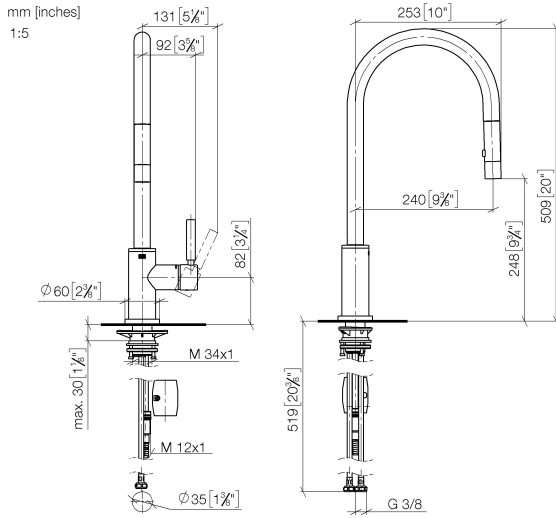

TARA Single-lever mixer Pull-down with spray function - Brushed Bronze

33 870 888 Product version from 2/1/2023

- 240mm projection
- pivotable spout 360°
- Optional swivel limiter available with swivel limiter set 12 823 970 90
- laminar and spray flow
- 1800 mm metal shower hose
- sprayface with anti-scaling system
- max. flow 10.4 l/min at 3 bar flow pressure
- lead-free
- Flow modes can be changed while the water is running
- This product can help a building meet the requirements of Green Building Rating Systems, e.g. LEED®, BREEAM®, DGNB

33 870 888 Product version from 2/1/2023

Flow rate chart

Codes & Standards

DIN 4109

EN 1717

ISO 3822

Ü-Zeichen

TARA Single-lever mixer Pull-down with spray function - Brushed Bronze

33 870 888 Product version from 2/1/2023

Certificates

LGA_38

Belgaqua_24-005-2

TARA Single-lever mixer Pull-down with spray function - Brushed Bronze

33 870 888 Product version from 2/1/2023

Spare parts list

No.	Item Number	Name	Quantity used	Delivery time
1	90 12 11 148 00-42	shower	1	60
2	04 30 02 120 00-85	hose	1	10
3	90 28 22 304 00-42	spout	1	30
4	09 28 10 160 90	ring	2	2
5	09 18 40 186 90	sleeve	1	2
6	90 15 05 064 05 90	cartridge	1	2
7	09 14 10 190 90	seal	1	2
8	09 28 30 030-42	cover	1	60
9	90 20 66 027 00-42	handle	1	30
10	09 14 10 036 90	seal	1	2
11	90 27 22 047 00-42	rosette	1	30
12	09 14 10 050 90	seal	1	2
13	04 30 11 040 00 90	fixing set	1	2
14	09 20 93 056 90	insert	1	2
15	04 30 04 101 00 90	hose	2	2
16	04 28 20 067 00 90	pipe	1	2
17	90 24 03 253 00 90	adaptor	1	2
18	04 21 50 010 00 90	accessories	1	2