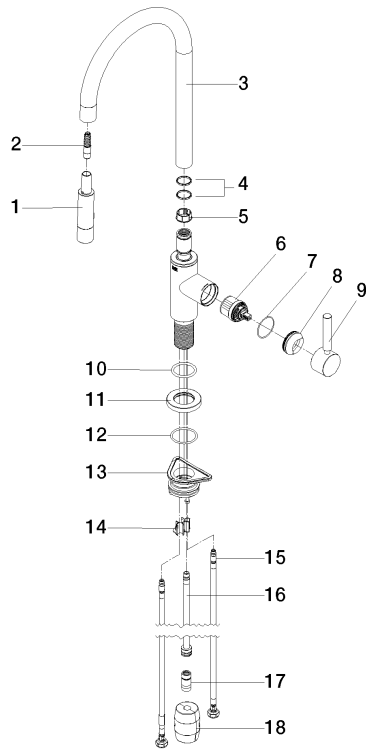

**Strainer waste with control handle - Brushed Champagne (22kt Gold)** 10 710 970-46

33 870 888

mm [inches]

1:5

**Flow rate chart**

**Codes & Standards**

DIN 4109

EN 1717

LGA\_38

Belgaqua\_24-005-2

# TARA Single-lever mixer Pull-down with spray function - Brushed Champagne (22kt Gold)

TARA

33 870 888

**Product version from 2/1/2023**

TARA Single-lever mixer Pull-down with spray function - Brushed Champagne  
(22kt Gold)

TARA

33 870 888

**Spare parts list**

**Product version from 2/1/2023**

No.	Item Number	Name	Quantity used	Delivery time
	90 12 11 148 00-46	shower	20	-

Spare part can no longer be ordered, please order the replacement item