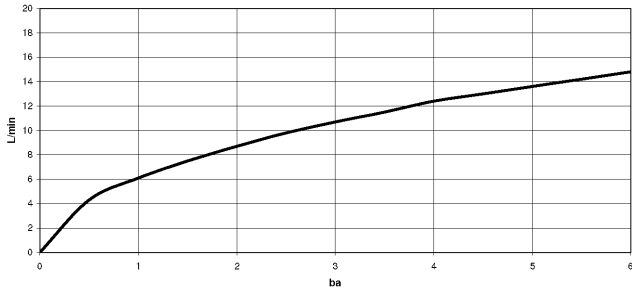

**Strainer waste with control handle - Brushed Champagne (22kt Gold)** 10 710 970-46

33 870 888

mm [inches]

1:5

**Flow rate chart**

**Codes & Standards**

DIN 4109

EN 1717