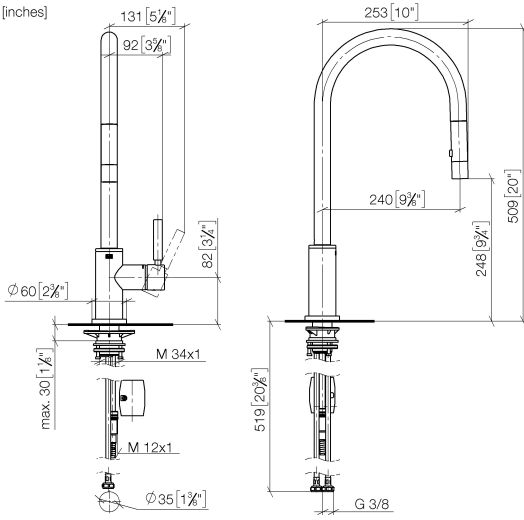

**TARA Single-lever mixer Pull-down with spray function - Brushed Champagne (22kt Gold)**

TARA

33 870 888

- 240mm projection
- pivotable spout 360°
- Optional swivel limiter available with swivel limiter set 12 823 970 90
- laminar and spray flow
- 1800 mm metal shower hose
- sprayface with anti-scaling system
- max. flow 10.4 l/min at 3 bar flow pressure
- lead-free
- This product can help a building meet the requirements of Green Building Rating Systems, e.g. LEED®, BREEAM®, DGNB

**Strainer waste with control handle - Brushed Champagne (22kt Gold)** 10 710 970-46

33 870 888

mm [inches]

1:5

**Flow rate chart**

**Codes & Standards**

DIN 4109

EN 1717