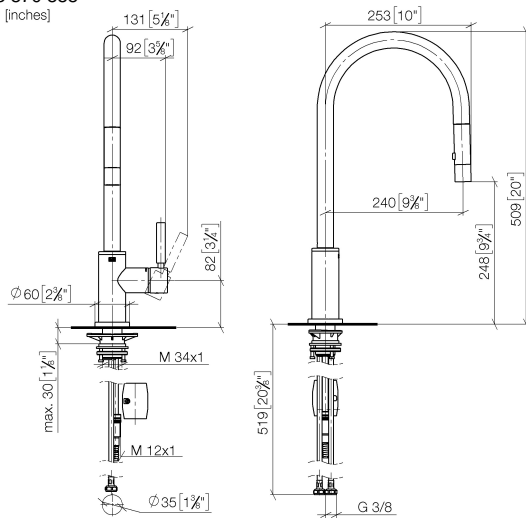

TARA Single-lever mixer Pull-down with spray function - Champagne (22kt Gold)

TARA

33 870 888

- 240mm projection
- pivotable spout 360°
- Optional swivel limiter available with swivel limiter set 12 823 970 90
- laminar and spray flow
- 1800 mm metal shower hose
- sprayface with anti-scaling system
- max. flow 10.4 l/min at 3 bar flow pressure
- lead-free
- This product can help a building meet the requirements of Green Building Rating Systems, e.g. LEED®, BREEAM®, DGNB

10 710 970-47

33 870 888

mm [inches]

1:5

Flow rate chart

Certificates

LGA_38636.

Belgaqua_24-005-
27_3.

33 870 888

TARA Single-lever mixer Pull-down with spray function - Champagne (22kt Gold)

TARA

33 870 888

Spare parts list

No.	Item Number	Name	Quantity used	Delivery time
1	90 12 11 148 00-47	shower	1	-
Spare part can no longer be ordered, please order the replacement item				
2	04 30 02 120 00-85	hose	1	30
3	90 28 22 304 00-47	spout	1	30
4	09 28 10 160 90	ring	2	2
5	09 18 40 186 90	sleeve	1	2
6	90 15 05 064 05 90	cartridge	1	2
7	09 14 10 190 90	seal	1	2
8	09 28 30 030-47	cover	1	60
9	90 20 66 027 00-47	handle	1	30
10	09 14 10 036 90	seal	1	2
11	90 27 22 047 00-47	rosette	1	-
Spare part can no longer be ordered, please order the replacement item				
12	09 14 10 050 90	seal	1	2
13	04 30 11 040 00 90	fixing set	1	2
14	09 20 93 056 90	insert	1	2
15	04 30 04 101 00 90	hose	2	2
16	04 28 20 067 00 90	pipe	1	2
17	90 24 03 253 00 90	adaptor	1	2
18	04 21 50 010 00 90	accessories	1	2