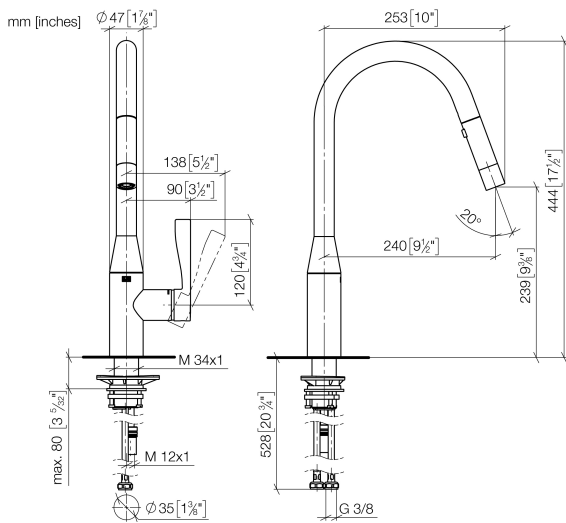

33 870 895

- 240mm projection
- pivotable spout 360°
- Optional swivel limiter available with swivel limiter set 12 821 970 90
- laminar and spray flow
- height of mixer 444 mm
- height up to laminar flow regulator 240 mm
- hole diameter 35 mm
- 1800 mm metal shower hose
- sprayface with anti-scaling system
- max. flow 10.4 l/min at 3 bar flow pressure
- lead-free
- This product can help a building meet the requirements of Green Building Rating Systems, e.g. LEED®, BREEAM®, DGNB

**Recommended miscellaneous**

**Swivel limitation set -** 12 821 970 90

**Recommended miscellaneous**

**Strainer waste with control handle - Brushed Platinum** 10 712 970-06

**Recommended miscellaneous**

**Dispenser without rosette - Brushed Platinum** 82 424 970-06

33 870 895

**Flow rate chart**

**Certificates**

Belgaqua\_21-027- 27\_3. LGA\_28657. GDV\_0400314.

33 870 895

Spare parts list

No.	Item Number	Name	Quantity used	Delivery time
1	90 12 11 148 00-06	shower	1	10
2	04 30 02 120 00-85	hose	1	30
3	90 28 22 302 00-06	spout	1	10
4	09 28 10 160 90	ring	1	2
5	09 28 10 162 90	ring	1	2
6	09 28 10 161 90	ring	1	2
7	90 15 05 064 00 90	cartridge	1	2
8	09 23 10 072 90	nut	1	60
9	09 14 10 190 90	seal	1	2
10	09 28 30 030-06	cover	1	10
11	09 20 89 020-06	handle	1	10
12	90 31 11 063 00 90	pin	1	2
13	90 31 20 087 00-06	plug	1	10
14	04 30 04 101 00 90	hose	2	2
15	04 28 20 067 00 90	pipe	1	2
16	04 30 11 040 00 90	fixing set	1	2
17	09 20 93 056 90	insert	1	2
18	90 24 03 253 00 90	adaptor	1	2
19	09 30 03 038 90	hose	1	2
20	04 21 50 010 00 90	accessories	1	2
21	90 30 09 031 00 90	key	1	2