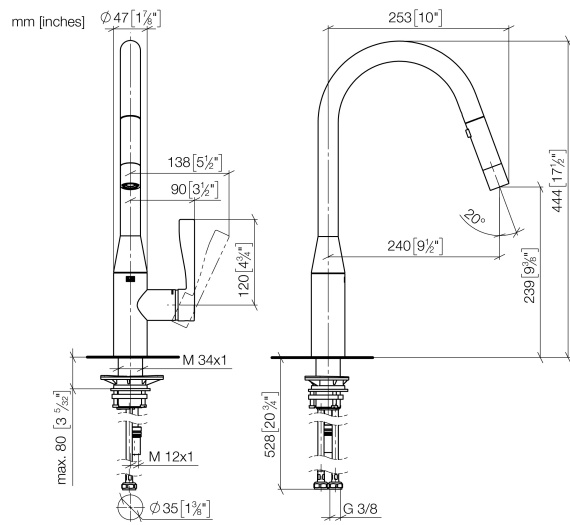

33 870 895

- 240mm projection
- pivatable spout 360°
- Optional swivel limiter available with swivel limiter set 12 821 970 90
- laminar and spray flow
- height of mixer 444 mm
- height up to laminar flow regulator 240 mm
- hole diameter 35 mm
- 1800 mm metal shower hose
- sprayface with anti-scaling system
- max. flow 10.4 l/min at 3 bar flow pressure
- lead-free
- This product can help a building meet the requirements of Green Building Rating Systems, e.g. LEED®, BREEAM®, DGNB

Recommended miscellaneous

Swivel limitation set - 12 821 970 90

Recommended miscellaneous

Strainer waste with control handle - Platinum 10 712 970-08

Recommended miscellaneous

Dispenser without rosette - Platinum 82 424 970-08

33 870 895

Flow rate chart

Certificates

Belgaqua_21-027- 27_3. LGA_28657. GDV_0400314.

33 870 895

Spare parts list

No.	Item Number	Name	Quantity used	Delivery time
1	90 12 11 148 00-08	shower	1	40
2	04 30 02 120 00-85	hose	1	30
3	90 28 22 302 00-08	spout	1	40
4	09 28 10 160 90	ring	1	2
5	09 28 10 162 90	ring	1	2
6	09 28 10 161 90	ring	1	2
7	90 15 05 064 00 90	cartridge	1	2
8	09 23 10 072 90	nut	1	60
9	09 14 10 190 90	seal	1	2
10	09 28 30 030-08	cover	1	40
11	09 20 89 020-08	handle	1	40
12	90 31 11 063 00 90	pin	1	2
13	90 31 20 087 00-08	plug	1	40
14	04 30 04 101 00 90	hose	2	2
15	04 28 20 067 00 90	pipe	1	2
16	04 30 11 040 00 90	fixing set	1	2
17	09 20 93 056 90	insert	1	2
18	90 24 03 253 00 90	adaptor	1	2
19	09 30 03 038 90	hose	1	2
20	04 21 50 010 00 90	accessories	1	2
21	90 30 09 031 00 90	key	1	2